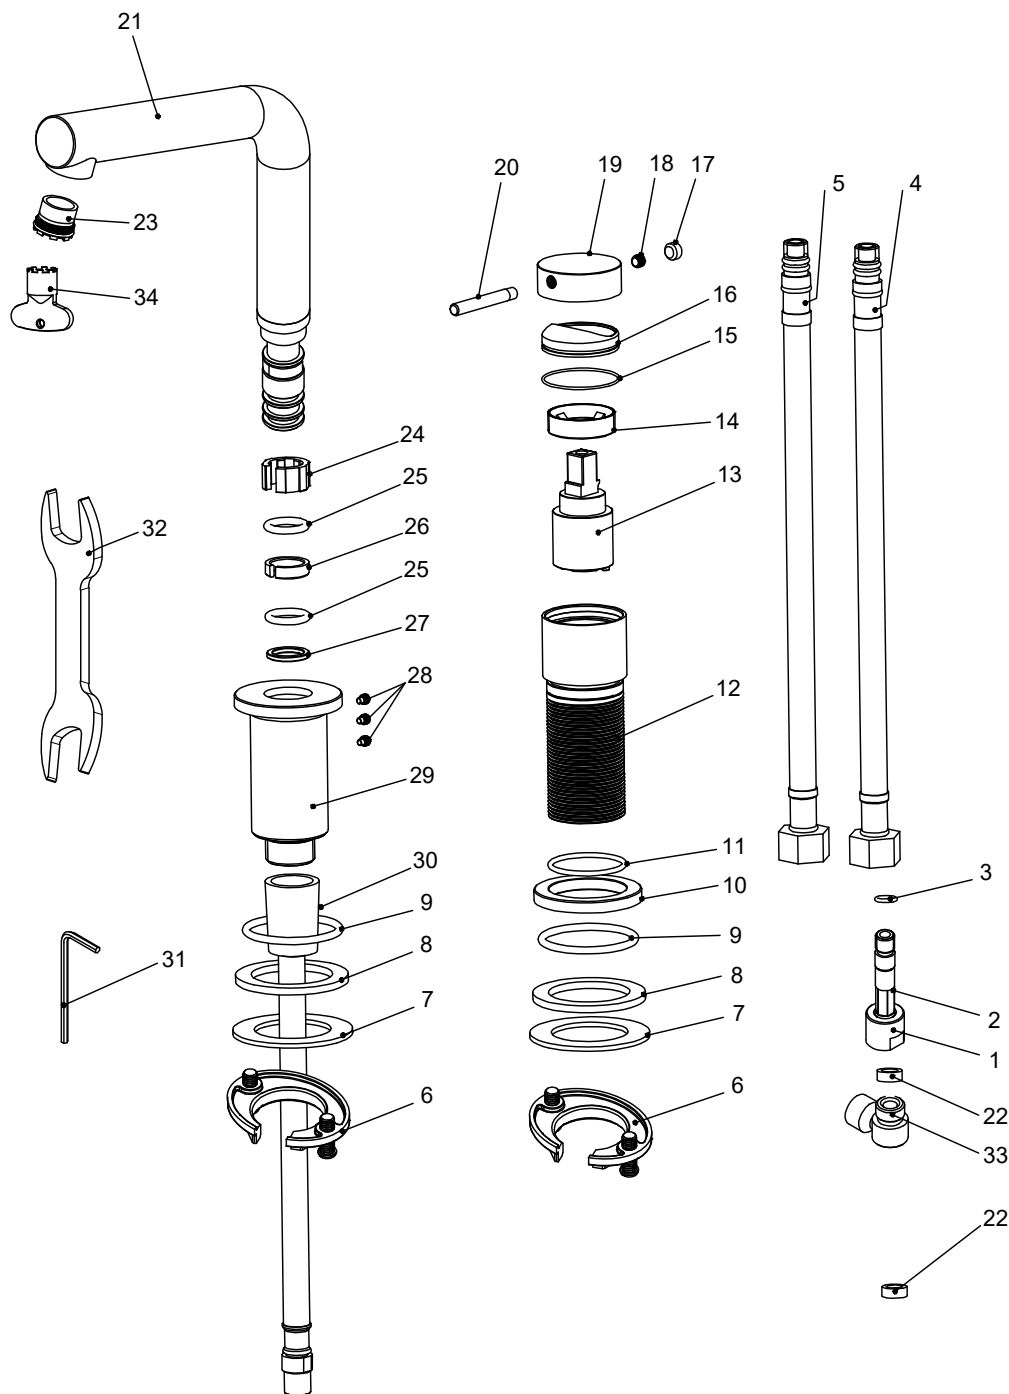

SCANDTAP

BATHROOM & KITCHEN

Edition: 2024-10-11

- 1 M8 extended pipe
- 2 M12*1 Screw
- 3 O-ring
- 4 Flexible hose
- 5 Flexible hose
- 6 Screw nut
- 7 Gasket
- 8 Flat rubber ring
- 9 O-ring
- 10 Mixer base
- 11 O-ring
- 12 Body
- 13 Cartridge
- 14 Cartridge cover
- 15 O-ring
- 16 Decorative cup
- 17 Rubber plug
- 18 Hexagon screw
- 19 Handle
- 20 Handle bar
- 21 Spout
- 22 Flat rubber ring
- 23 Aerator
- 24 Rubber ring
- 25 Anti-wear ring
- 26 Hexagonal screw
- 27 Spout base
- 28 Connecting hose
- 29 Hexagon wrench
- 30 Open-end wrench
- 31 Adapter
- 32 Aerator wrench

Harmonized B2

Colour	Art no	RSK	Colour	Art no	RSK
Original	10260	8275936	Shadow	10268	8275939
Sand	10266	8275937	Classic	10269	8275943
Amber	10267	8275938			