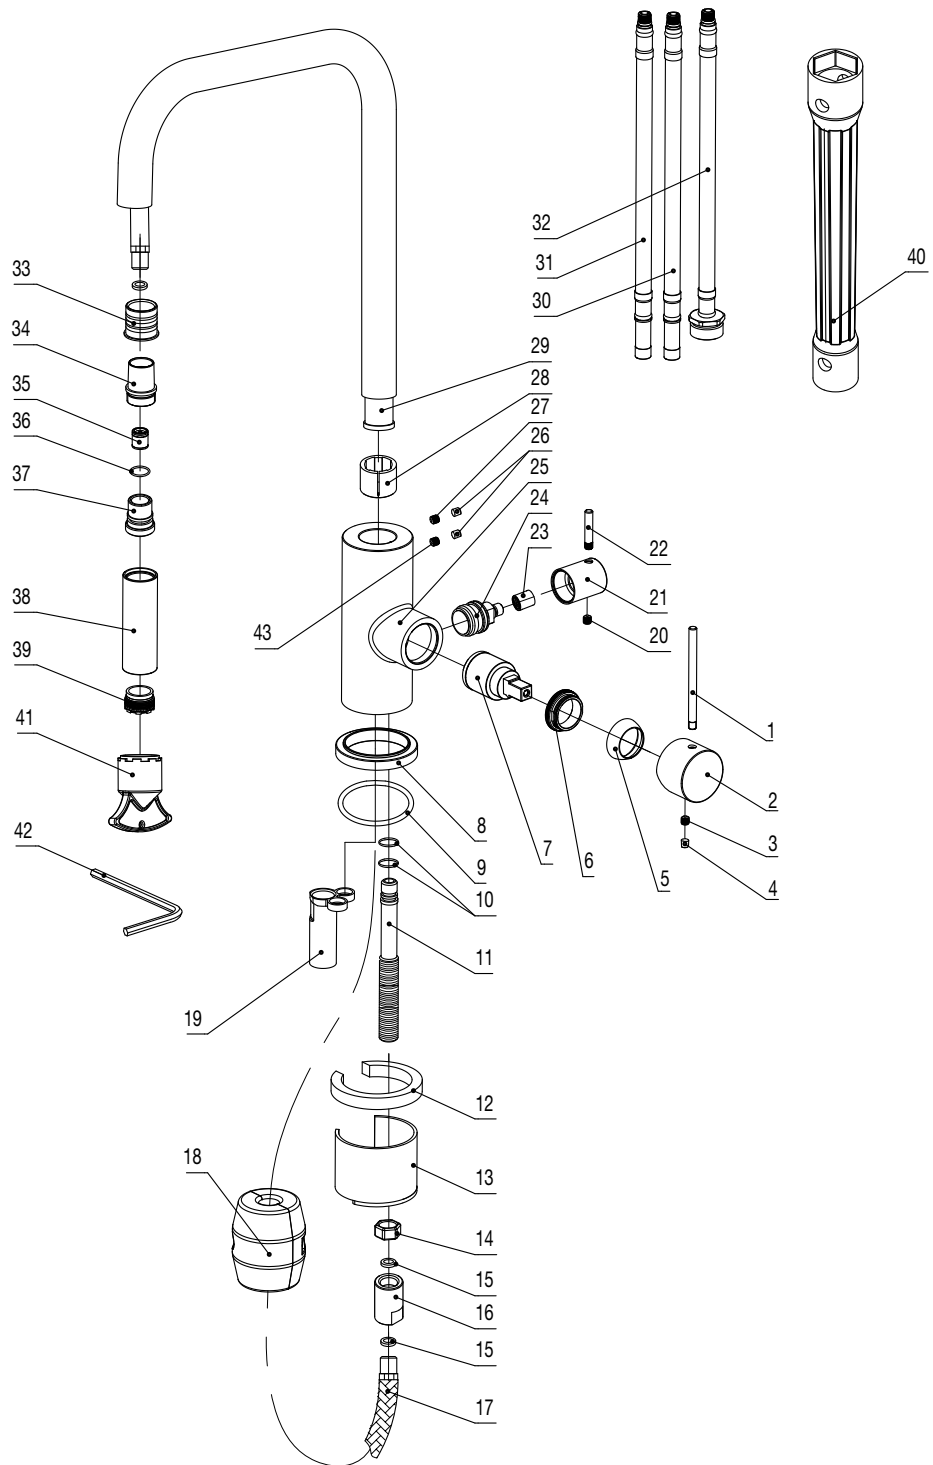

- 1 Handle bar
- 2 Handle base
- 3 Inner hex screw
- 4 Rubber
- 5 Cover ring
- 6 Screw nut
- 7 Cartridge
- 8 Base
- 9 O ring
- 10 O ring
- 11 Outlet connection
- 12 Plastic horseshoe
- 13 Horseshoe
- 14 Hex nut
- 15 Flat rubber gasket
- 16 Connector
- 17 Flexible hose
- 18 Weight
- 19 Sleeve
- 20 Inner hex screw
- 21 Handle bar
- 22 Handle base
- 23 Spline sleeve
- 24 Cartridge
- 25 Body
- 26 Decoration cover
- 27 Inner hex screw
- 28 Rubber
- 29 Spout
- 30 Flexible hose
- 31 Flexible hose
- 32 Flexible hose
- 33 Sleeve
- 34 Shower head joint
- 35 Check valve
- 36 O ring
- 37 Inner shower joint
- 38 Shower head cover
- 39 Aerator
- 40 Wrench
- 41 Wrench
- 42 Wrench
- 43 Inner hex screw

# Accent Square Rust D

Art no: 32115 RSK: 8311237

**SCANDTAP®**  
BATHROOM CONCEPTS

Scandtap AB, Olofsdalsvägen 21, 302 41 Halmstad, Sweden  
info@scandtap.com, www.scandtap.com