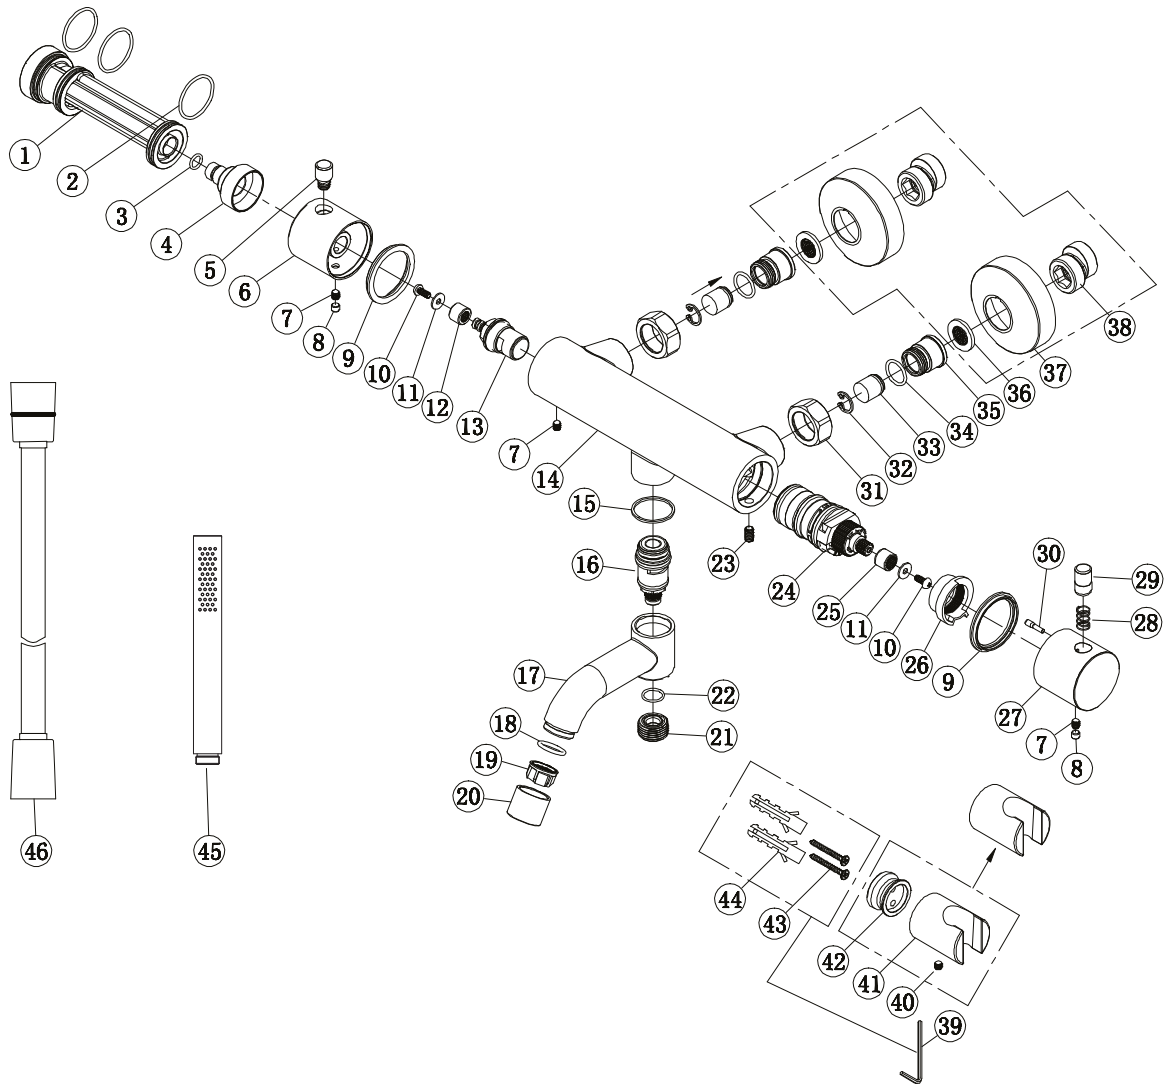

- 1 Core of body
- 2 o ring
- 3 o ring
- 4 house for cartridge
- 5 handwheel bar
- 6 handwheel
- 7 inner hex screw
- 8 separation rubber
- 9 spring washer
- 10 round screw nut
- 11 washer
- 12 splined hub
- 13 cartridge
- 14 body
- 15 washer
- 16 spout cartridge
- 17 bath spout
- 18 o ring
- 19 aerator
- 20 aerator cover
- 21 connector
- 22 o ring
- 23 inner hex screw
- 24 thermostatic cartridge
- 25 drive gear
- 26 temp. limiting ring
- 27 therm. handwheel
- 28 button spring
- 29 handwheel button
- 30 handwheel plug
- 31 foot nut
- 32 c ring
- 33 check valve
- 34 o ring
- 35 connector
- 36 G3/4 washer
- 37 decoration cover
- 38 connector
- 39 inner hex spanner
- 40 inner hex screw
- 41 holder body
- 42 fixing base
- 43 screw
- 44 plastic screw
- 45 handshower
- 46 shower hose

Pleasure 4 Rust

Art no: 20041 RSK: 8362141

SCANDTAP®
BATHROOM CONCEPTS

Scandtap AB, Olofsdalsvägen 21, 302 41 Halmstad, Sweden
info@scandtap.com, www.scandtap.com