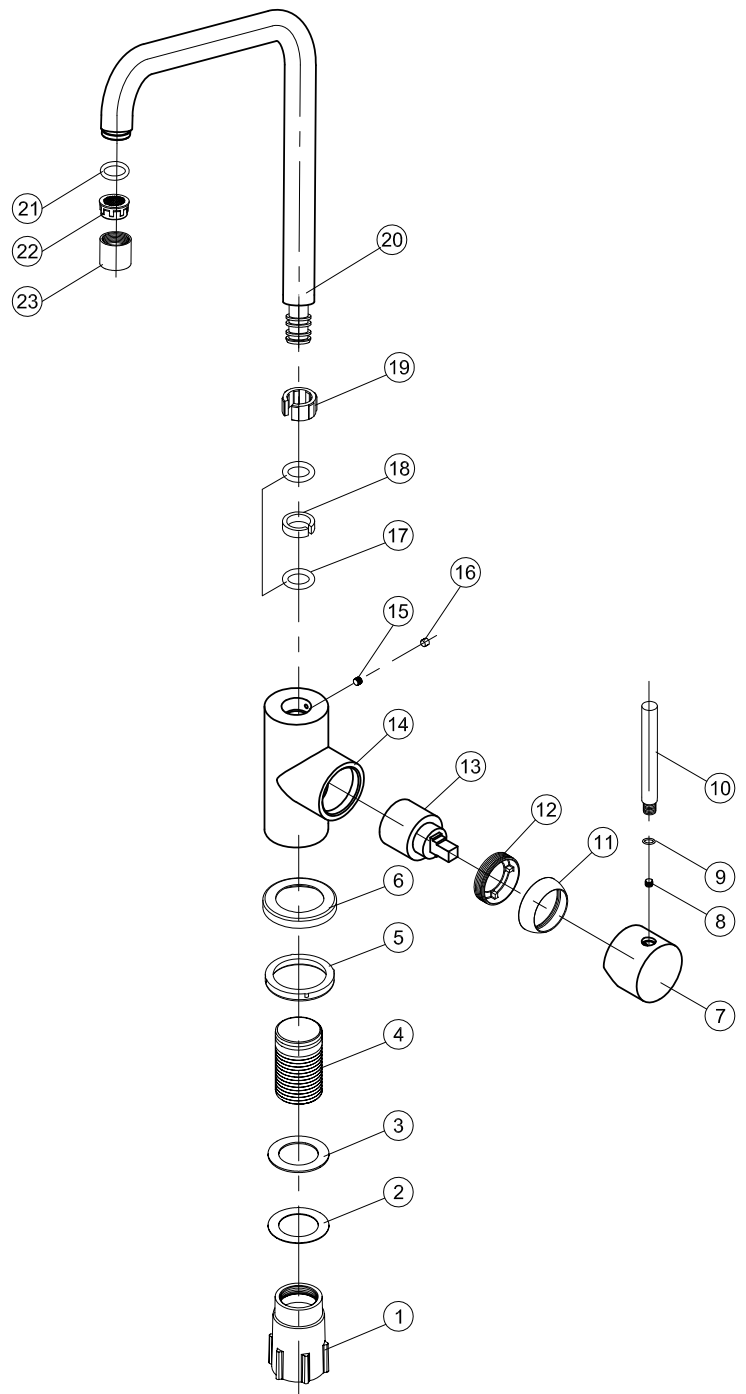

- 1 Fixing bushing
- 2 Washer
- 3 Rubber
- 4 Threaded tube
- 5 Base Rubber
- 6 Base
- 7 Handle base
- 8 Inner hex screw
- 9 O ring
- 10 Handle bar
- 11 Cover ring
- 12 Screw nut
- 13 Cartridge
- 14 Body
- 15 Inner hex screw
- 16 Decoration rubber
- 17 O ring
- 18 C ring
- 19 C ring
- 20 Bottom spout
- 21 O ring
- 22 Aerator
- 23 Aerator cover
- 24 Flexible hose
- 25 Flexible hose

Square Coal

Art no: 32012 RSK: 8311050

SCANDTAP®
BATHROOM CONCEPTS

Scandtap AB, Olofsdalsvägen 21, 302 41 Halmstad, Sweden
info@scandtap.com, www.scandtap.com