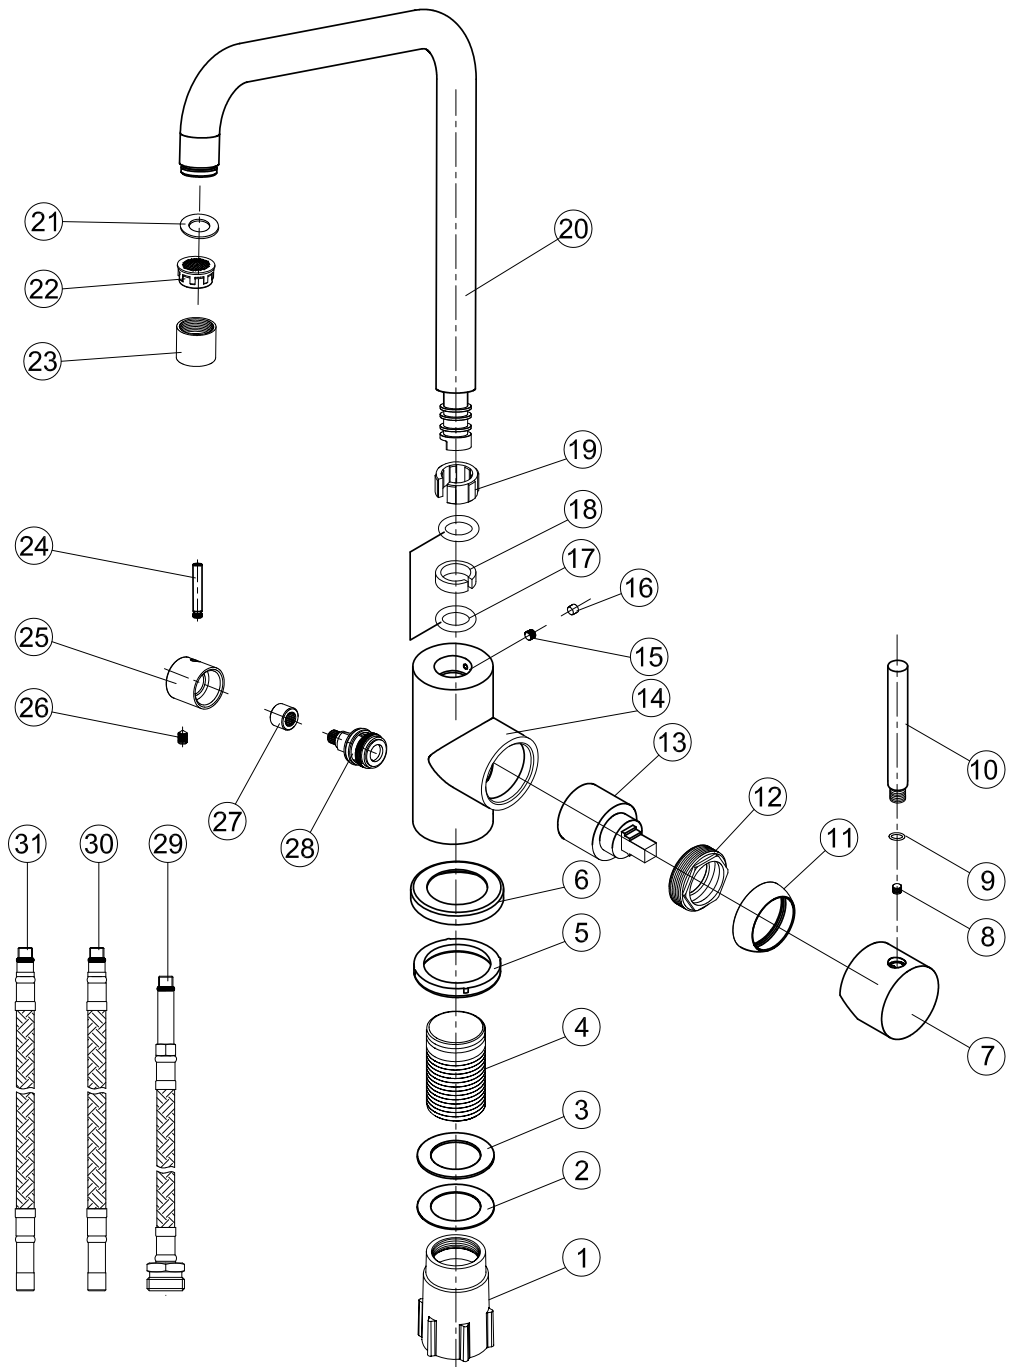

- 1 Fixing bushing
- 2 Washer
- 3 Rubber
- 4 Threaded tube
- 5 Base Rubber
- 6 Base
- 7 Handle base
- 8 Inner hex screw
- 9 O ring
- 10 Handle bar
- 11 Cover ring
- 12 Screw nut
- 13 Cartridge
- 14 Body
- 15 Inner hex screw
- 16 Decoration rubber
- 17 O ring
- 18 C ring
- 19 C ring
- 20 Spout
- 21 O ring
- 22 Aerator
- 23 Aerator cover
- 24 Handle bar
- 25 Handle base
- 26 Inner hex screw
- 27 Splined hub
- 28 Cartridge
- 29 Flexible hose
- 30 Flexible hose
- 31 Flexible hose

Square Rust D

Art no: 32015 RSK: 8311056

SCANDTAP®
BATHROOM CONCEPTS

Scandtap AB, Olofsdalsvägen 21, 302 41 Halmstad, Sweden
info@scandtap.com, www.scandtap.com