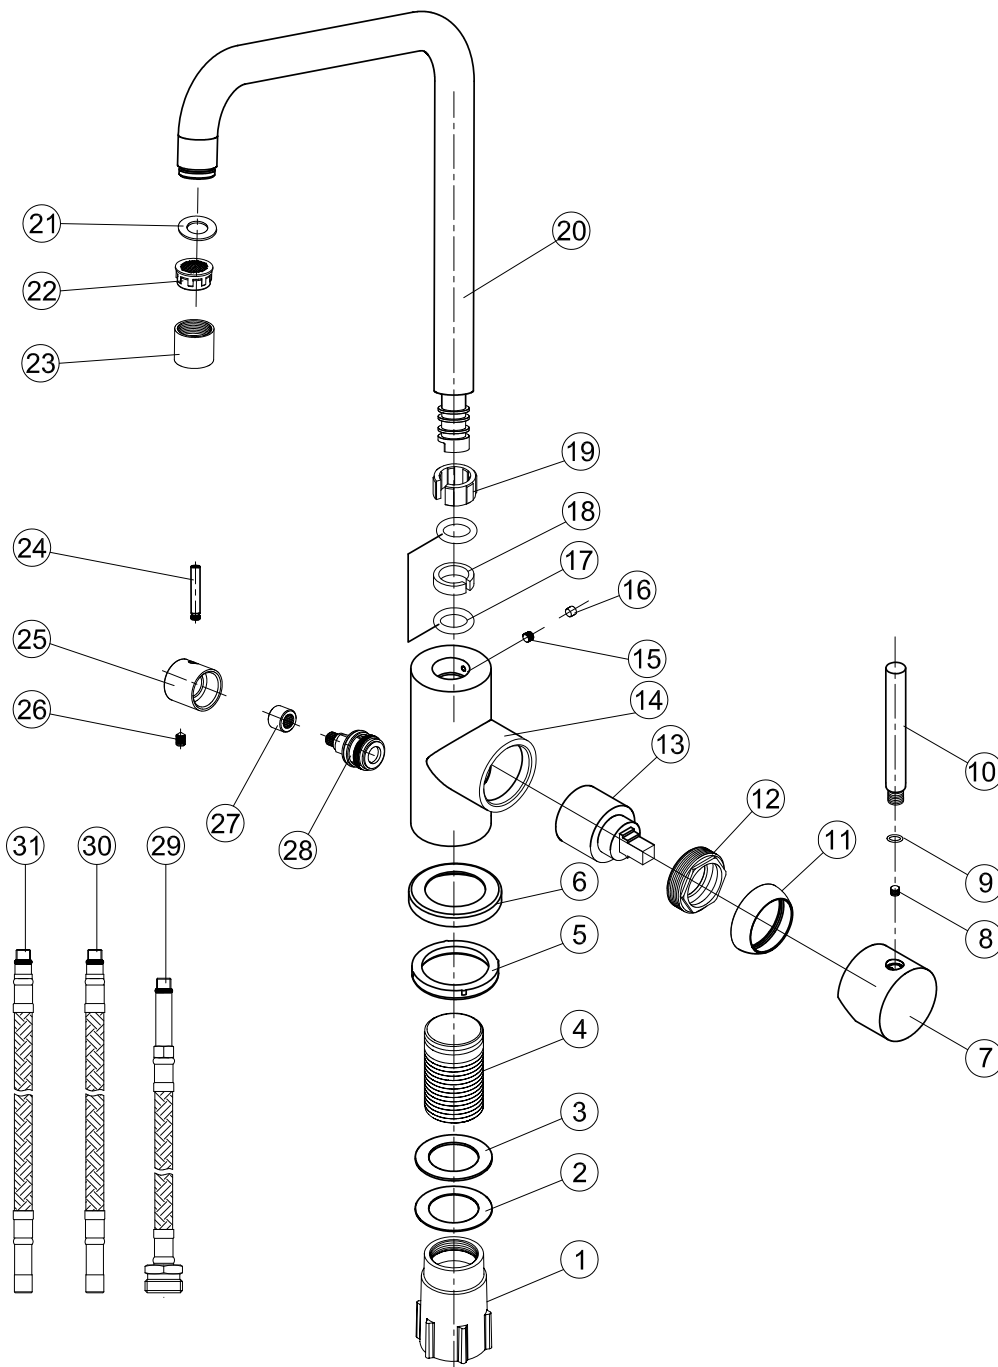

- 1 Fixing bushing
- 2 Washer
- 3 Rubber
- 4 Threaded tube
- 5 Base Rubber
- 6 Base
- 7 Handle base
- 8 Inner hex screw
- 9 O ring
- 10 Handle bar
- 11 Cover ring
- 12 Screw nut
- 13 Cartridge
- 14 Body
- 15 Inner hex screw
- 16 Decoration rubber
- 17 O ring
- 18 C ring
- 19 C ring
- 20 Spout
- 21 O ring
- 22 Aerator
- 23 Aerator cover
- 24 Handle bar
- 25 Handle base
- 26 Inner hex screw
- 27 Splined hub
- 28 Cartridge
- 29 Flexible hose
- 30 Flexible hose
- 31 Flexible hose

# Square Scrap D

Art no: 32016 RSK: 8311057

**SCANDTAP®**  
BATHROOM CONCEPTS

Scandtap AB, Olofsdalsvägen 21, 302 41 Halmstad, Sweden  
info@scandtap.com, www.scandtap.com