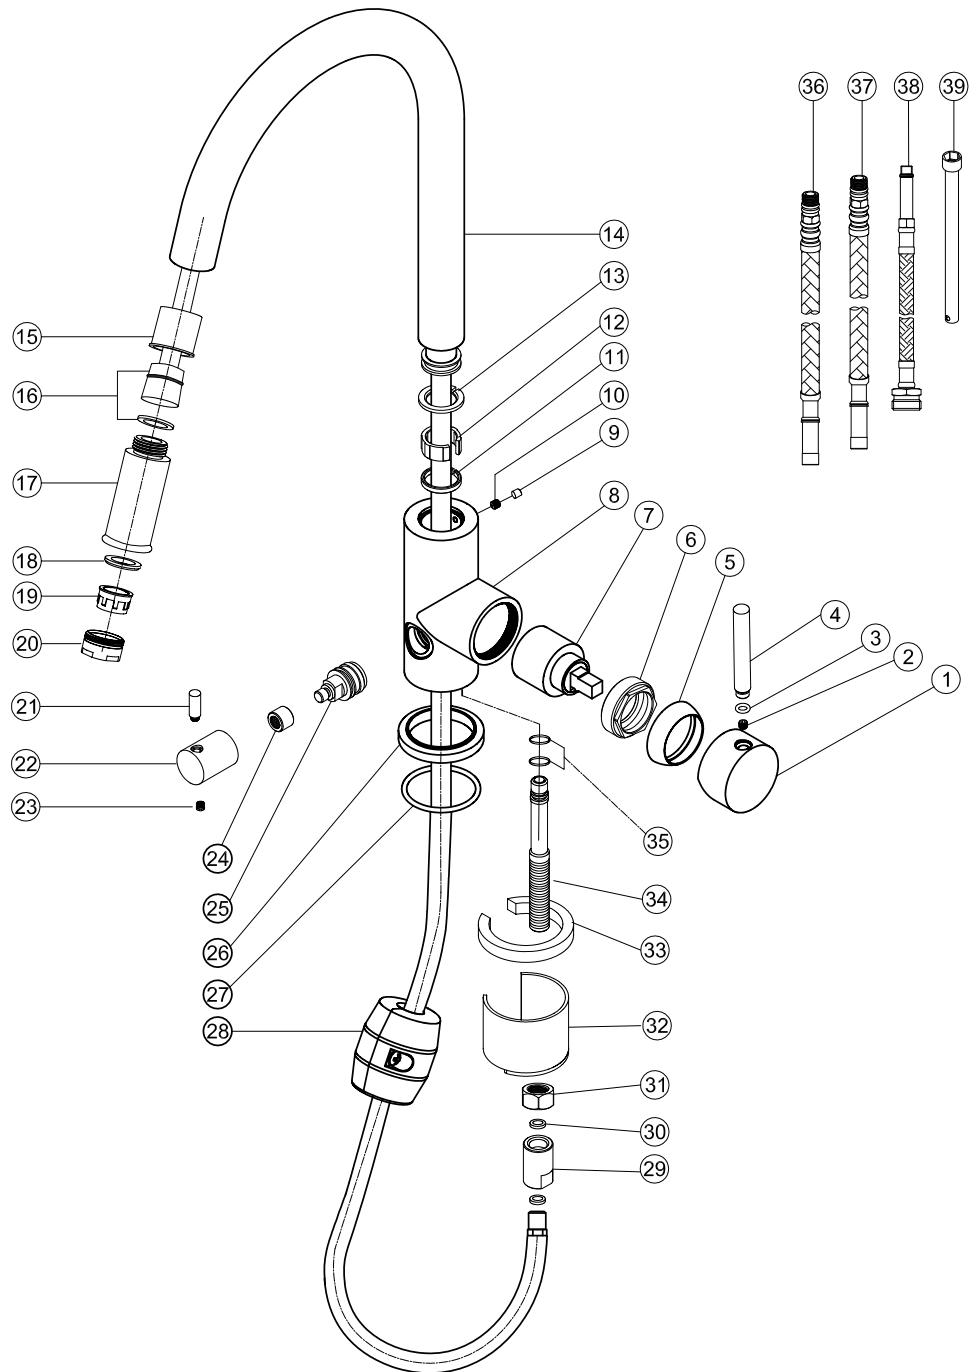

- 1 Handle base
- 2 Inner hex screw
- 3 O ring
- 4 Handle bar
- 5 Decoration cover
- 6 Screw nut
- 7 Cartridge
- 8 Body
- 9 Decoration rubber
- 10 Inner hex screw
- 11 O ring
- 12 C ring
- 13 C ring
- 14 Spout
- 15 Bushing
- 16 Hose
- 17 Spout head
- 18 O ring
- 19 Aerator
- 20 Aerator cover
- 21 Handle bar
- 22 Handle base
- 23 Inner hex screw
- 24 Splined hub
- 25 Cartridge
- 26 Base Rubber
- 27 O ring
- 28 Weight
- 29 Connector
- 30 Plane ring-sealing
- 31 Nut
- 32 Fixing sheet
- 33 Rubber
- 34 Connector tube
- 35 O ring
- 36 Flexible hose
- 37 Flexible hose
- 38 Hose
- 39 Tool

Steel Access Amber D

Art no: 30047 RSK: 8310437

SCANDTAP®
BATHROOM CONCEPTS

Scandtap AB, Olofsdalsvägen 21, 302 41 Halmstad, Sweden
info@scandtap.com, www.scandtap.com