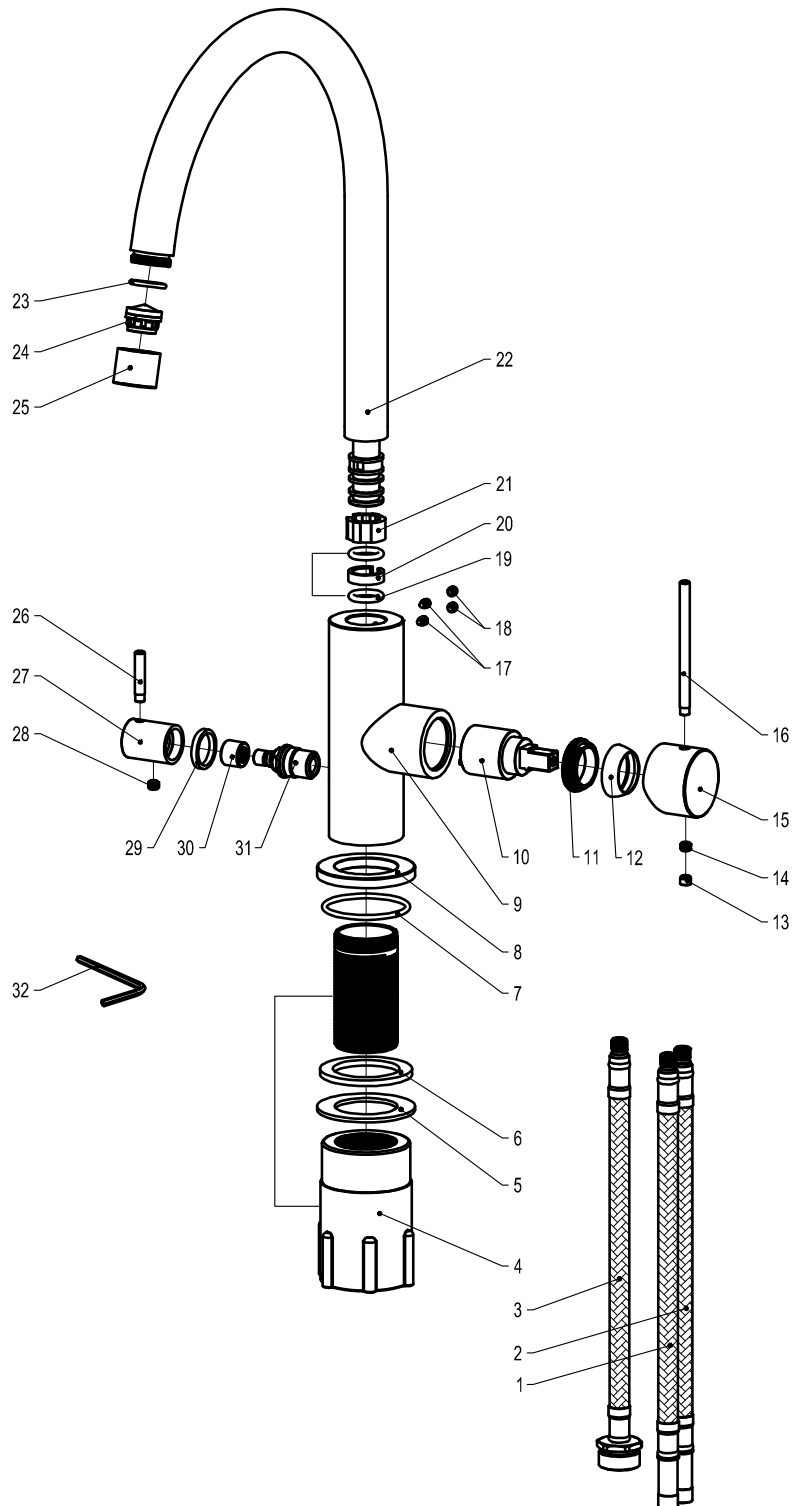

- 1 Flexible hose
- 2 Flexible hose
- 3 Flexible hose
- 4 Fixing bushing
- 5 Washer
- 6 Washer
- 7 O ring
- 8 Base
- 9 Body
- 10 Cartridge
- 11 Screw nut
- 12 Cover ring
- 13 Rubber
- 14 Inner hex screw
- 15 Handle base
- 16 Handle bar
- 17 Inner hex screw
- 18 Rubber
- 19 O ring
- 20 Rubber
- 21 Rubber
- 22 Spout
- 23 O ring
- 24 Aerator
- 25 Aerator Cover
- 26 Handle bar
- 27 Handle base
- 28 Inner hex screw
- 29 Rubber
- 30 Splined hub
- 31 Cartridge
- 32 Wrench

Steel Equip Amber D

Art no: 30127 RSK: 8311210

SCANDTAP®
BATHROOM CONCEPTS

Scandtap AB, Olofsdalsvägen 21, 302 41 Halmstad, Sweden
info@scandtap.com, www.scandtap.com