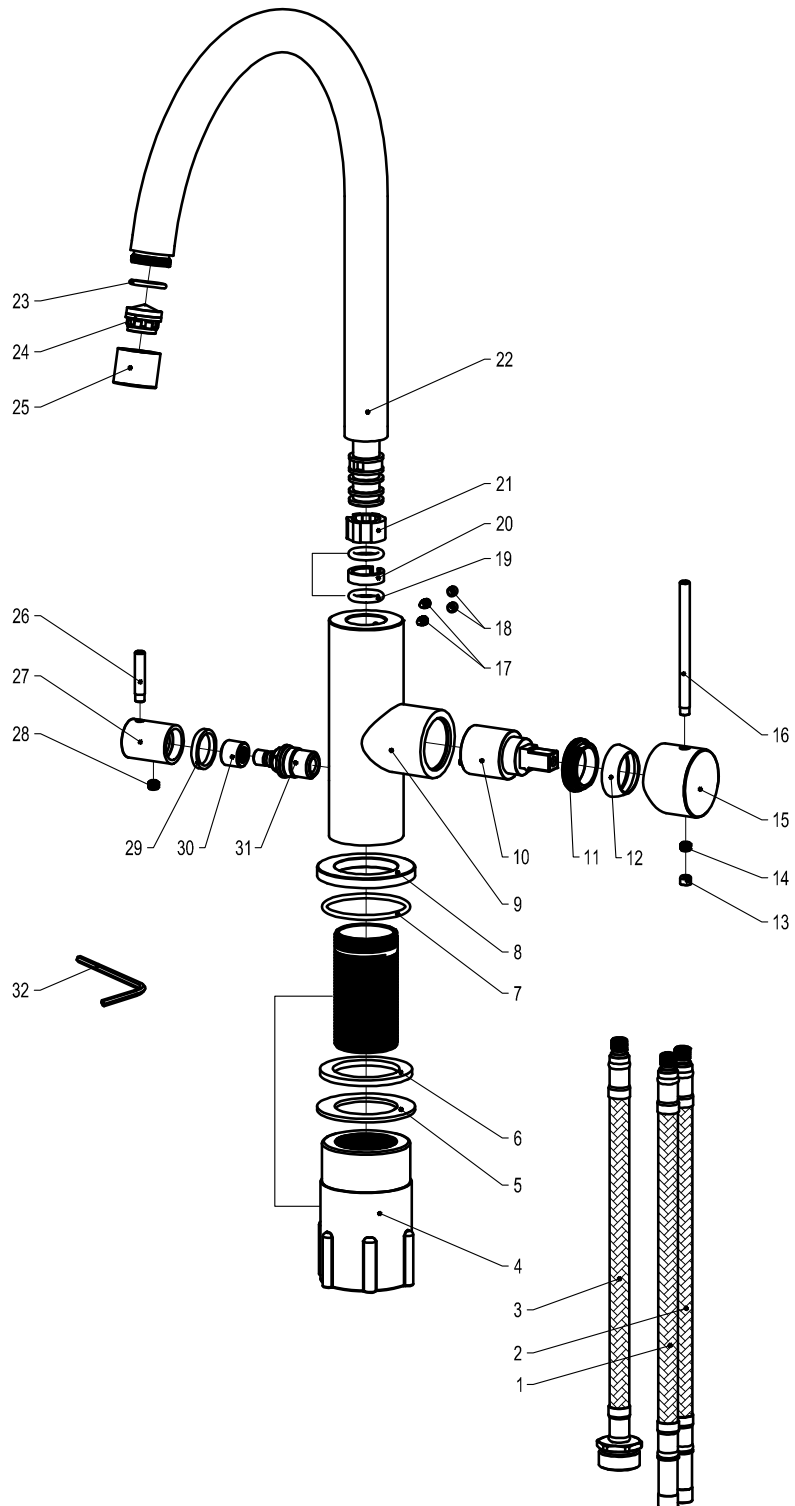

- 1 Flexible hose
- 2 Flexible hose
- 3 Flexible hose
- 4 Fixing bushing
- 5 Washer
- 6 Washer
- 7 O ring
- 8 Base
- 9 Body
- 10 Cartridge
- 11 Screw nut
- 12 Cover ring
- 13 Rubber
- 14 Inner hex screw
- 15 Handle base
- 16 Handle bar
- 17 Inner hex screw
- 18 Rubber
- 19 O ring
- 20 Rubber
- 21 Rubber
- 22 Spout
- 23 O ring
- 24 Aerator
- 25 Aerator Cover
- 26 Handle bar
- 27 Handle base
- 28 Inner hex screw
- 29 Rubber
- 30 Splined hub
- 31 Cartridge
- 32 Wrench

Steel Equip D

Art no: 30125 RSK: 8311208

SCANDTAP®
BATHROOM CONCEPTS

Scandtap AB, Olofsdalsvägen 21, 302 41 Halmstad, Sweden
info@scandtap.com, www.scandtap.com