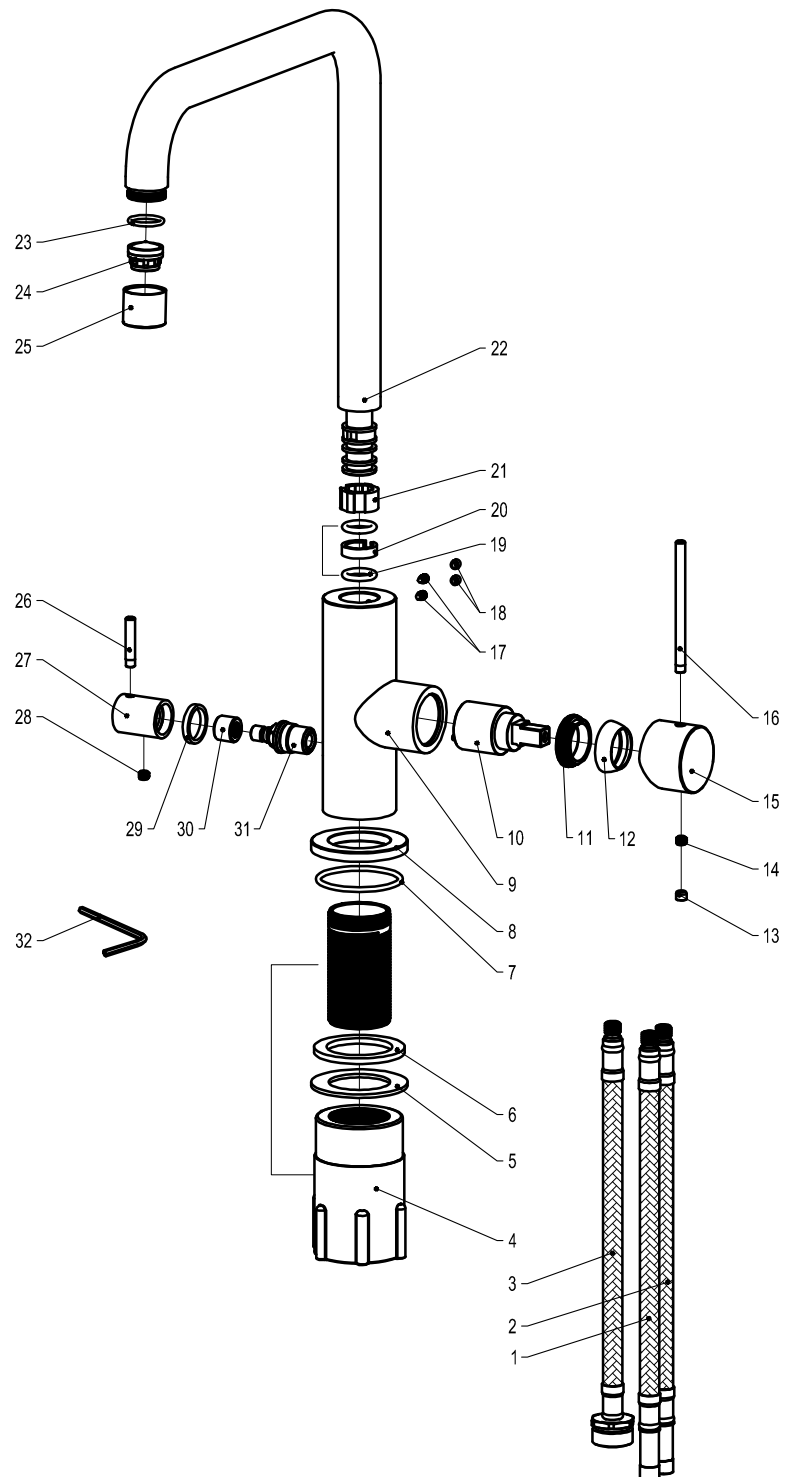

- 1 Flexible hose
- 2 Flexible hose
- 3 Flexible hose
- 4 Fixing bushing
- 5 Washer
- 6 Washer
- 7 O ring
- 8 Base
- 9 Body
- 10 Cartridge
- 11 Screw nut
- 12 Cover ring
- 13 Rubber
- 14 Inner hex screw
- 15 Handle base
- 16 Handle bar
- 17 Inner hex screw
- 18 Rubber
- 19 O ring
- 20 Rubber
- 21 Rubber
- 22 Spout
- 23 O ring
- 24 Aerator
- 25 Aerator Cover
- 26 Handle bar
- 27 Handle base
- 28 Inner hex screw
- 29 Rubber
- 30 Splined hub
- 31 Cartridge
- 32 Wrench

Steel Mood D

Art no: 30135 RSK: 8311221

SCANDTAP[®]
BATHROOM CONCEPTS

Scandtap AB, Olofsdalsvägen 21, 302 41 Halmstad, Sweden
info@scandtap.com, www.scandtap.com