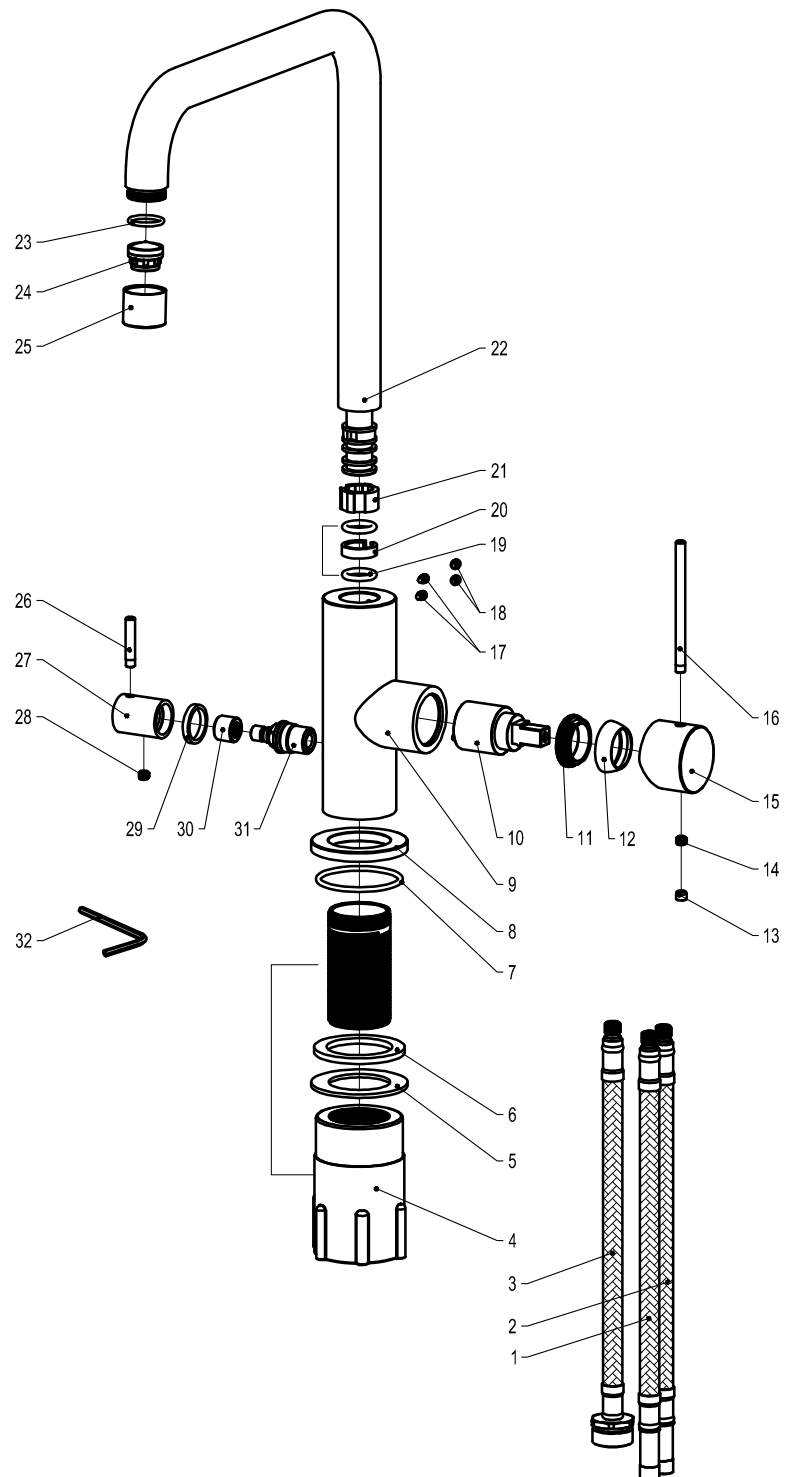

- 1 Flexible hose
- 2 Flexible hose
- 3 Flexible hose
- 4 Fixing bushing
- 5 Washer
- 6 Washer
- 7 O ring
- 8 Base
- 9 Body
- 10 Cartridge
- 11 Screw nut
- 12 Cover ring
- 13 Rubber
- 14 Inner hex screw
- 15 Handle base
- 16 Handle bar
- 17 Inner hex screw
- 18 Rubber
- 19 O ring
- 20 Rubber
- 21 Rubber
- 22 Spout
- 23 O ring
- 24 Aerator
- 25 Aerator Cover
- 26 Handle bar
- 27 Handle base
- 28 Inner hex screw
- 29 Rubber
- 30 Splined hub
- 31 Cartridge
- 32 Wrench

Steel Mood Shadow D

Art no: 30136 RSK: 8311222

SCANDTAP®
BATHROOM CONCEPTS

Scandtap AB, Olofsdalsvägen 21, 302 41 Halmstad, Sweden
info@scandtap.com, www.scandtap.com