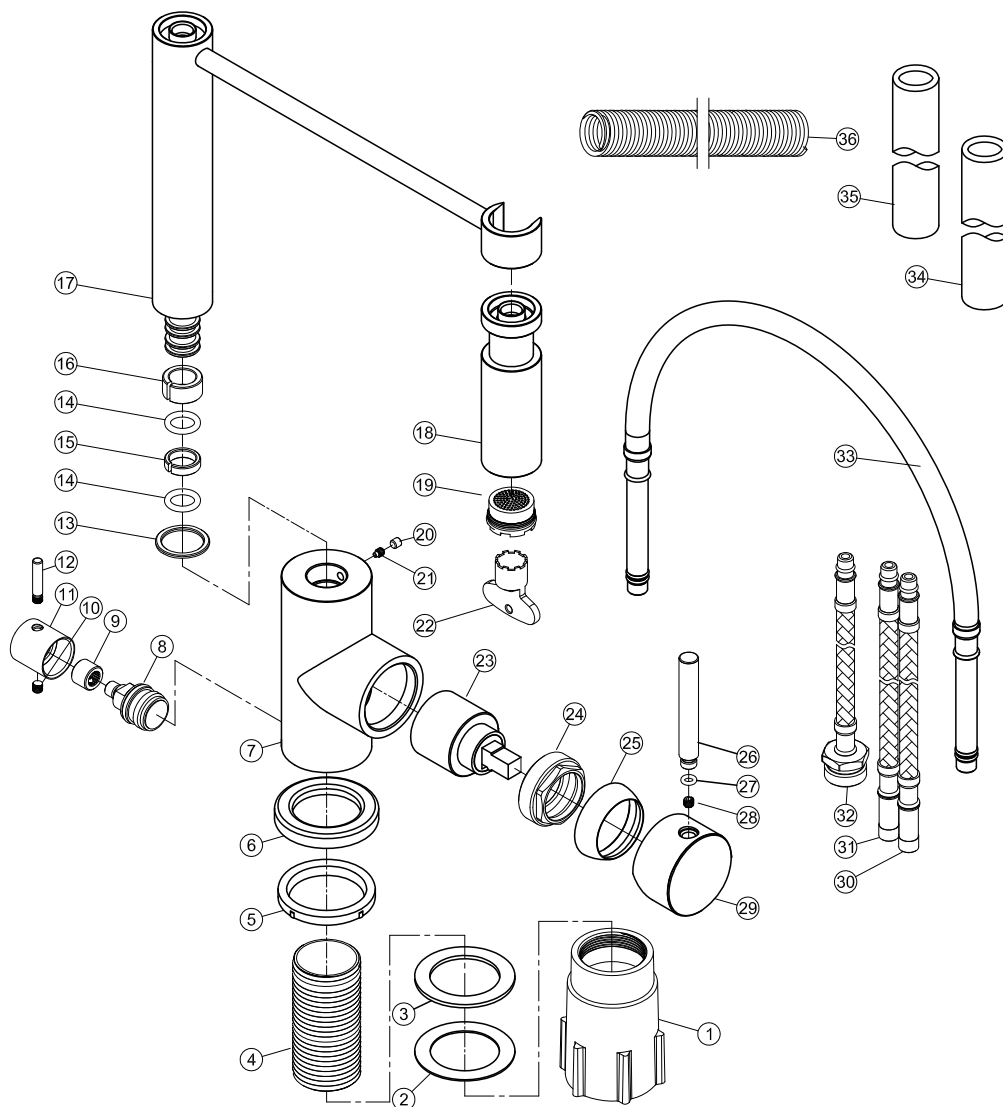

- 1 Fixing bushing
- 2 Washer
- 3 Rubber
- 4 Threaded tube
- 5 Base Rubber
- 6 Base
- 7 Body
- 8 Cartridge
- 9 Splined hub
- 10 Inner hex screw
- 11 Handle base
- 12 Handle bar
- 13 O ring
- 14 O ring
- 15 C ring
- 16 C ring
- 17 Spout
- 18 Spout head
- 19 Aerator
- 20 Decoration rubber
- 21 Inner hex screw
- 22 M24 Wrench
- 23 Cartridge
- 24 Screw nut
- 25 Cover ring
- 26 Handle bar
- 27 O ring
- 28 Inner hex screw
- 29 Handle base
- 30 Flexible hose
- 31 Flexible hose
- 32 Flexible hose
- 33 Spout hose
- 34 Color hose
- 35 Color hose
- 36 Spring hose

# Steel Pro Amber D

Art no: 30087 RSK: 8311457

**SCANDTAP®**  
BATHROOM CONCEPTS

Scandtap AB, Olofsdalsvägen 21, 302 41 Halmstad, Sweden  
info@scandtap.com, www.scandtap.com