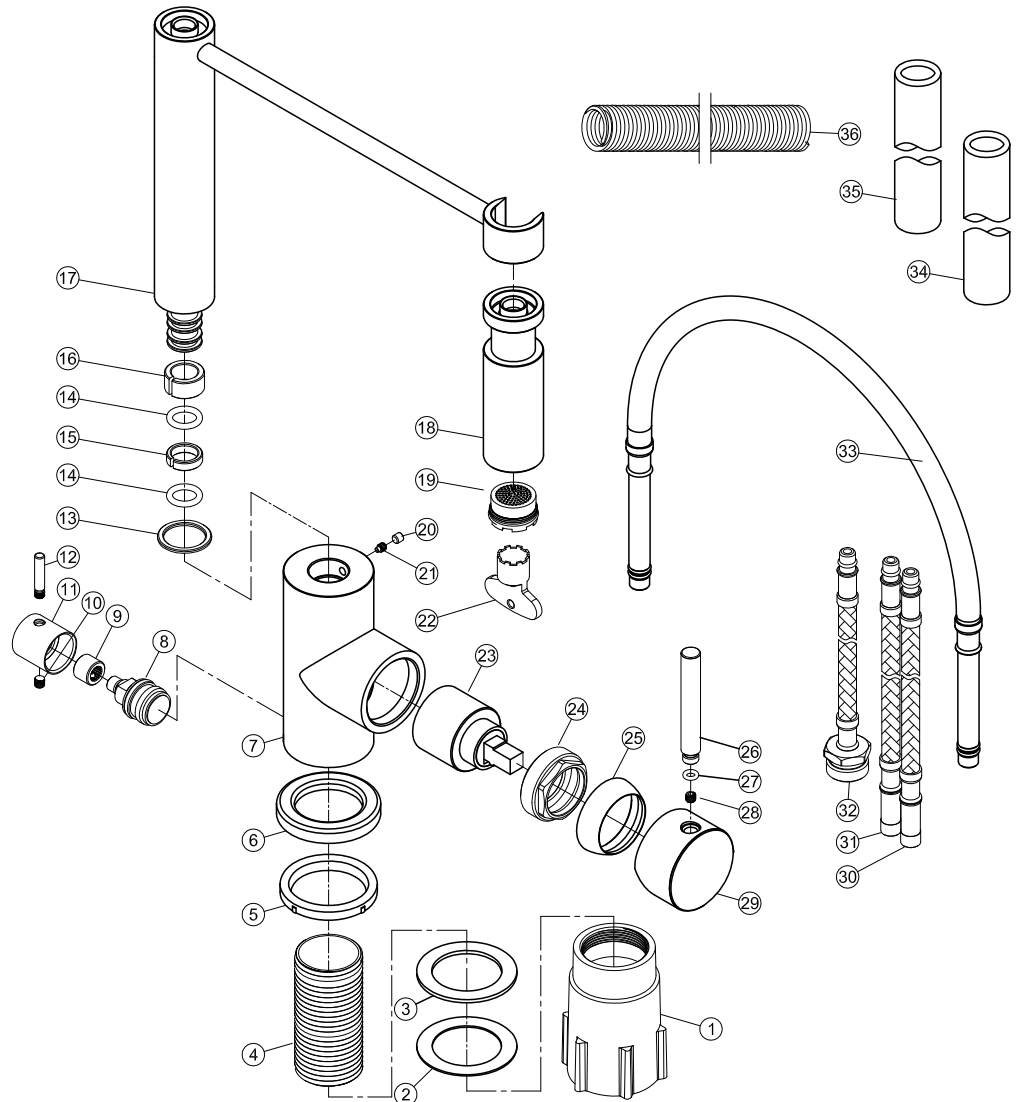

- 1 Fixing bushing
- 2 Washer
- 3 Rubber
- 4 Threaded tube
- 5 Base Rubber
- 6 Base
- 7 Body
- 8 Cartridge
- 9 Splined hub
- 10 Inner hex screw
- 11 Handle base
- 12 Handle bar
- 13 O ring
- 14 O ring
- 15 C ring
- 16 C ring
- 17 Spout
- 18 Spout head
- 19 Aerator
- 20 Decoration rubber
- 21 Inner hex screw
- 22 M24 Wrench
- 23 Cartridge
- 24 Screw nut
- 25 Cover ring
- 26 Handle bar
- 27 O ring
- 28 Inner hex screw
- 29 Handle base
- 30 Flexible hose
- 31 Flexible hose
- 32 Flexible hose
- 33 Spout hose
- 34 Color hose
- 35 Color hose
- 36 Spring hose

Steel Pro Shadow D

Art no: 30088 RSK: 8311458

SCANDTAP®
BATHROOM CONCEPTS

Scandtap AB, Olofsdalsvägen 21, 302 41 Halmstad, Sweden
info@scandtap.com, www.scandtap.com