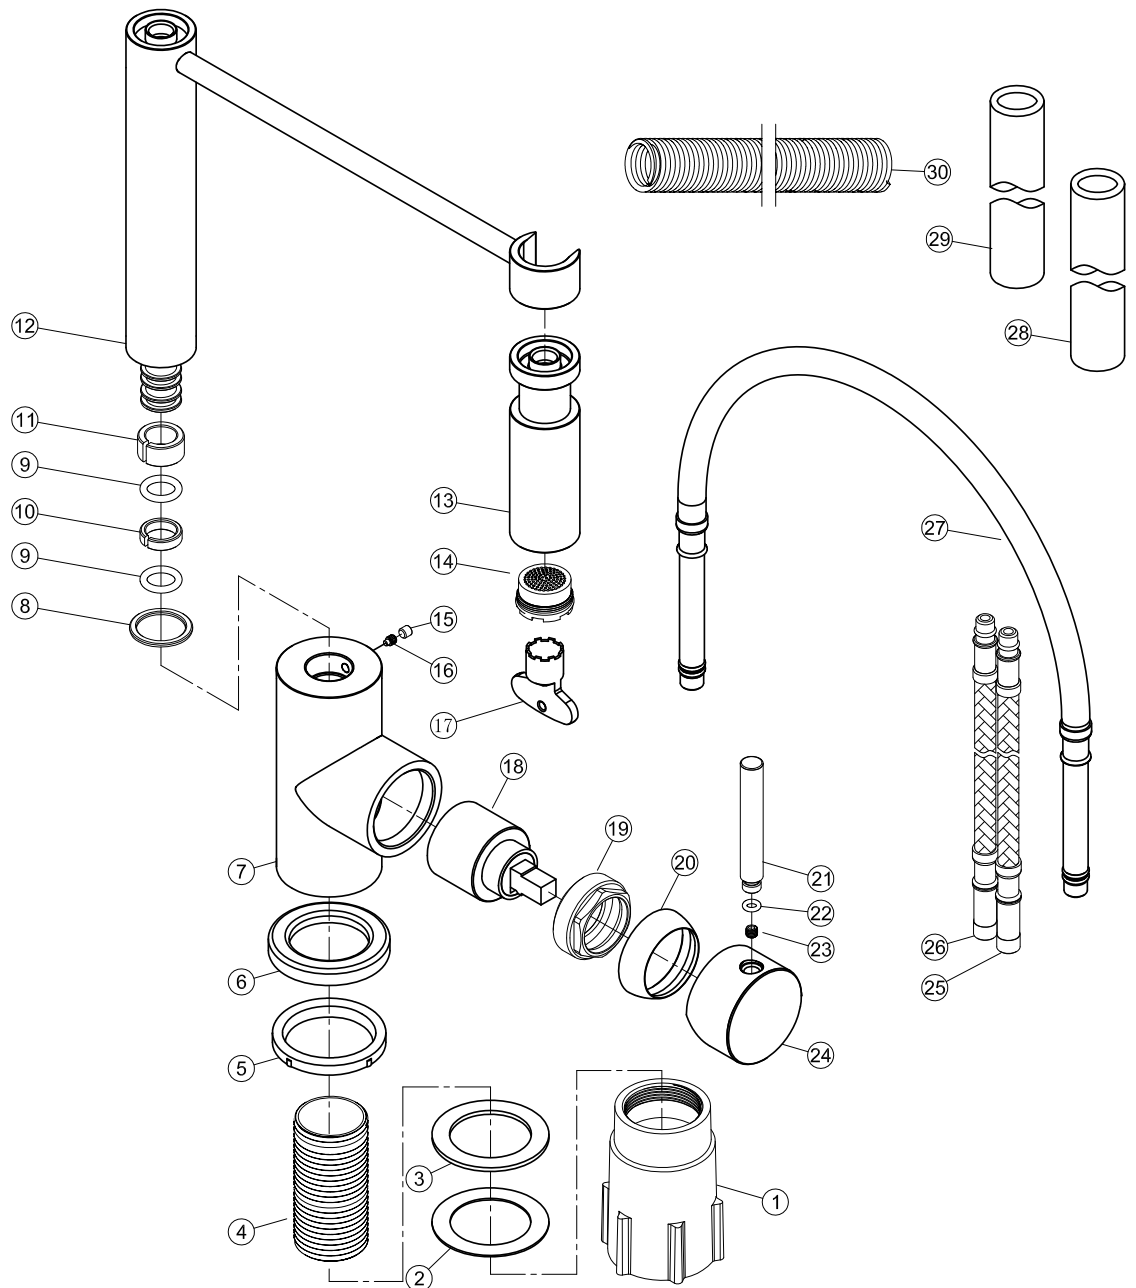

- 1 Fixing bushing
- 2 Washer
- 3 Rubber
- 4 Threaded tube
- 5 Base Rubber
- 6 Base
- 7 Body
- 8 O ring
- 9 O ring
- 10 C ring
- 11 C ring
- 12 Bottom spout
- 13 Spout head
- 14 Aerator
- 15 Decoration rubber
- 16 Inner hex screw
- 17 M24Wrench
- 18 Cartridge
- 19 Screw nut
- 20 Cover ring
- 21 Handle bar
- 22 O ring
- 23 Inner hex screw
- 24 Handle base
- 25 Flexible hose
- 26 Flexible hose
- 27 Spout hose
- 28 Color hose
- 29 Color hose
- 30 Spring hose

Steel Pro Shadow

Art no: 30083 RSK: 8311455

SCANDTAP®
BATHROOM CONCEPTS

Scandtap AB, Olofsdalsvägen 21, 302 41 Halmstad, Sweden
info@scandtap.com, www.scandtap.com