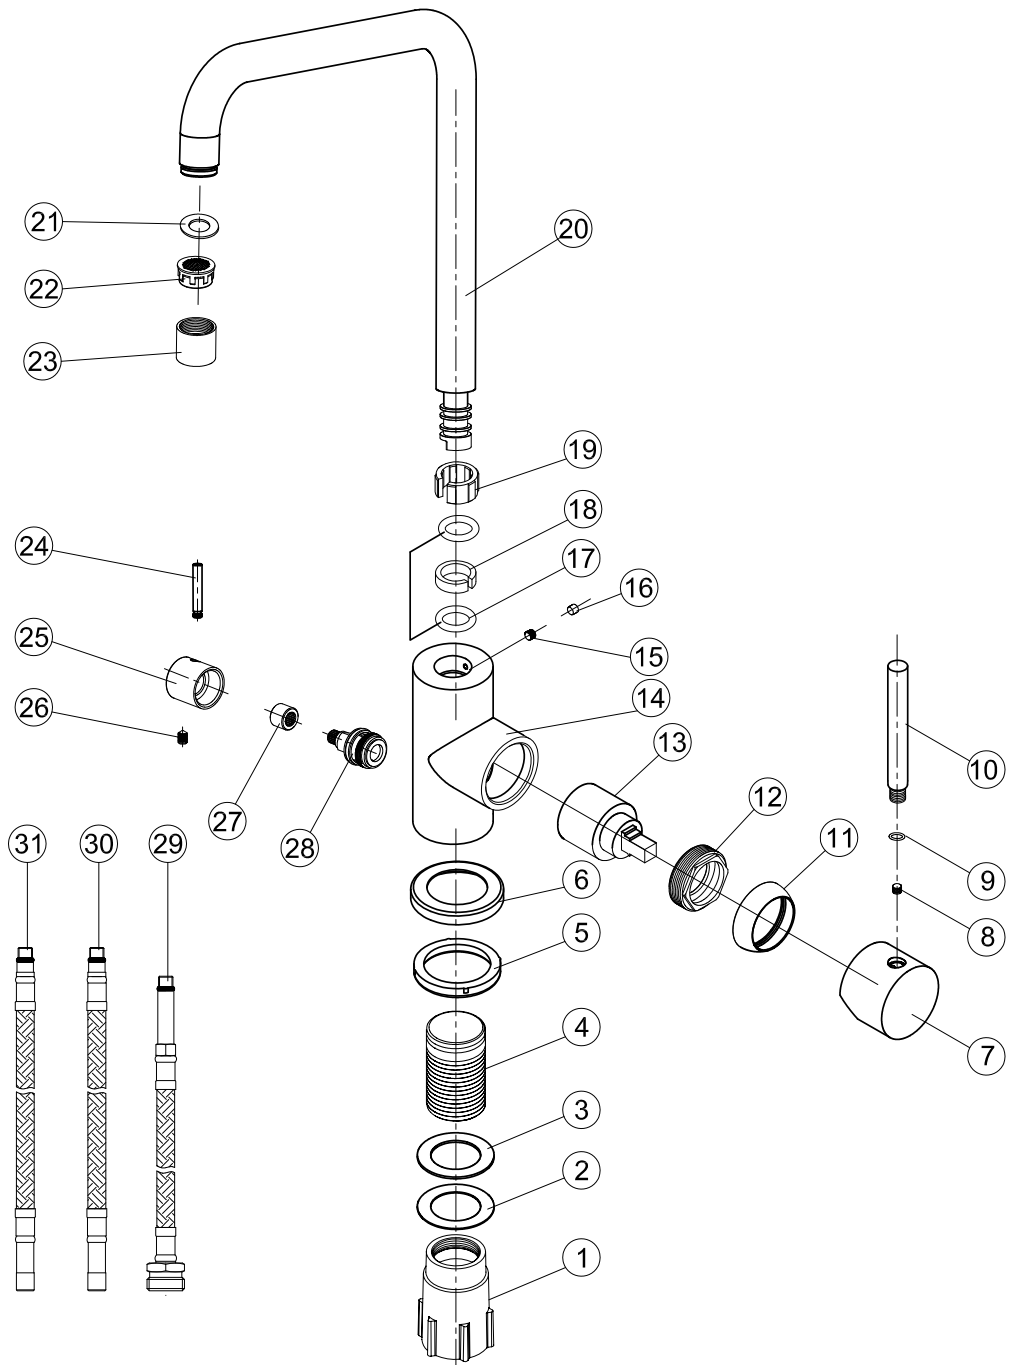

- 1 Fixing bushing
- 2 Washer
- 3 Rubber
- 4 Threaded tube
- 5 Base Rubber
- 6 Base
- 7 Handle base
- 8 Inner hex screw
- 9 O ring
- 10 Handle bar
- 11 Cover ring
- 12 Screw nut
- 13 Cartridge
- 14 Body
- 15 Inner hex screw
- 16 Decoration rubber
- 17 O ring
- 18 C ring
- 19 C ring
- 20 Spout
- 21 O ring
- 22 Aerator
- 23 Aerator cover
- 24 Handle bar
- 25 Handle base
- 26 Inner hex screw
- 27 Splined hub
- 28 Cartridge
- 29 Flexible hose
- 30 Flexible hose
- 31 Flexible hose

# Steel Square Shadow D

**Art no:** 30018 **RSK:** 8310667

**SCANDTAP®**  
BATHROOM CONCEPTS

Scandtap AB, Olofsdalsvägen 21, 302 41 Halmstad, Sweden  
info@scandtap.com, www.scandtap.com