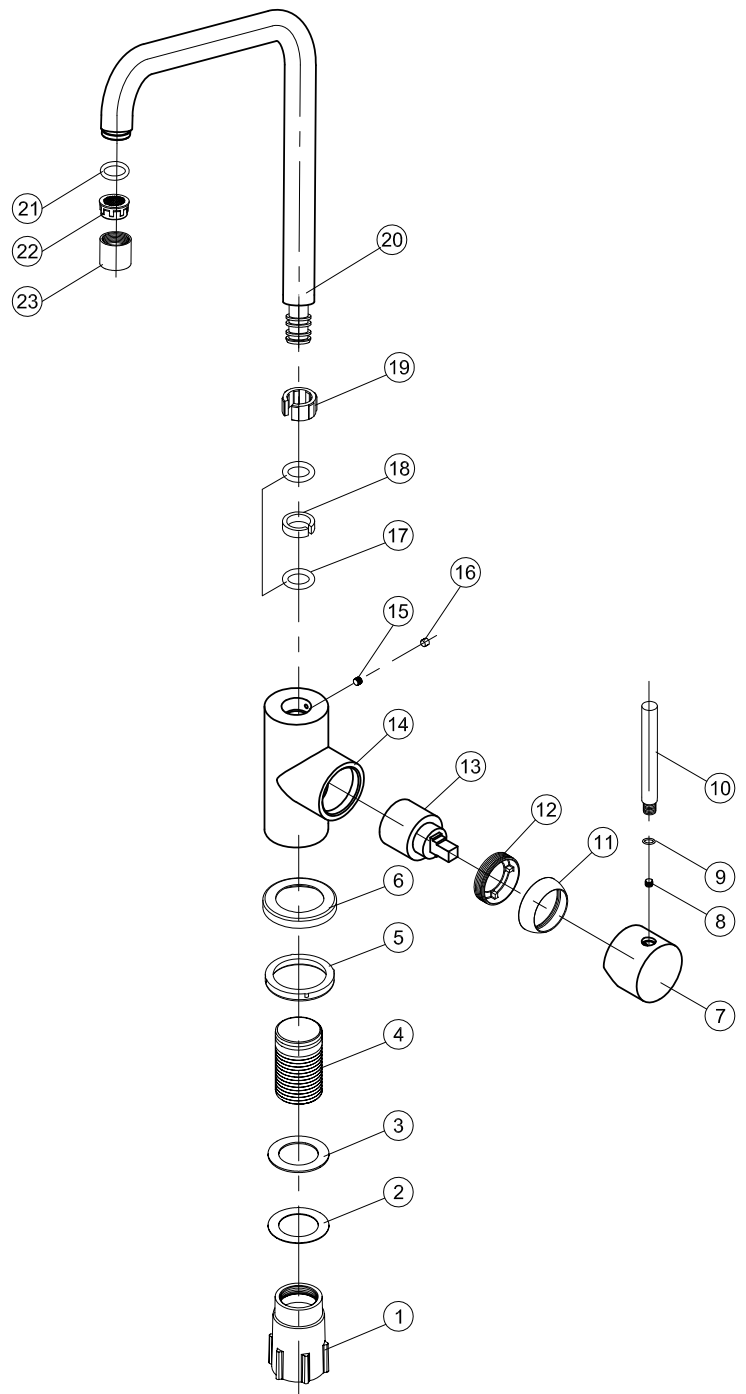

- 1 Fixing bushing
- 2 Washer
- 3 Rubber
- 4 Threaded tube
- 5 Base Rubber
- 6 Base
- 7 Handle base
- 8 Inner hex screw
- 9 O ring
- 10 Handle bar
- 11 Cover ring
- 12 Screw nut
- 13 Cartridge
- 14 Body
- 15 Inner hex screw
- 16 Decoration rubber
- 17 O ring
- 18 C ring
- 19 C ring
- 20 Bottom spout
- 21 O ring
- 22 Aerator
- 23 Aerator cover
- 24 Flexible hose
- 25 Flexible hose

Steel Square Shadow

Art no: 30013 RSK: 8310666

SCANDTAP®
BATHROOM CONCEPTS

Scandtap AB, Olofsdalsvägen 21, 302 41 Halmstad, Sweden
info@scandtap.com, www.scandtap.com