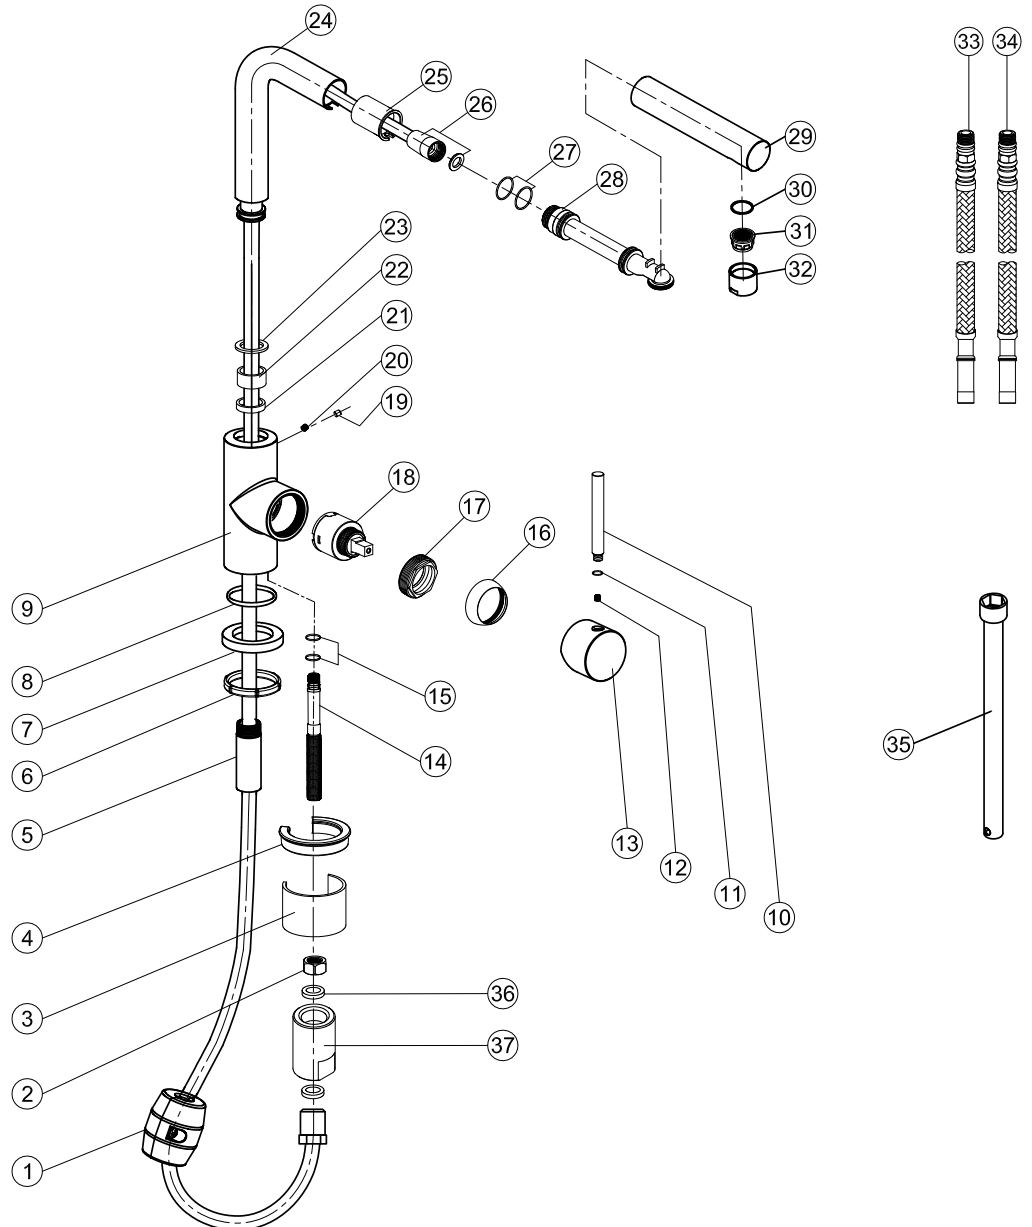

- 1 Weight
- 2 S17 Nut
- 3 Fixing sheet
- 4 Rubber
- 5 Cover
- 6 Base
- 7 Base Rubber
- 8 O ring
- 9 Body
- 10 Handle bar
- 11 O ring
- 12 Inner hex screw
- 13 Handle cover
- 14 Spout connector
- 15 O ring
- 16 Decoration cover
- 17 Screw nut
- 18 Cartridge
- 19 Decoration rubber
- 20 Inner hex screw
- 21 O ring
- 22 C ring
- 23 C ring
- 24 Bottom spout
- 25 Bushing
- 26 Hose
- 27 O ring
- 28 Plastic head
- 29 Spout head
- 30 O ring
- 31 Aerator
- 32 Aerator cover
- 33 Flexible hose
- 34 Flexible hose
- 35 Tools
- 36 Plane ring-sealing
- 37 Connector

## Steel Vision

Art no: 30050 RSK: 8318335

**SCANDTAP**<sup>®</sup>  
BATHROOM CONCEPTS

Scandtap AB, Olofsdalsvägen 21, 302 41 Halmstad, Sweden  
info@scandtap.com, www.scandtap.com