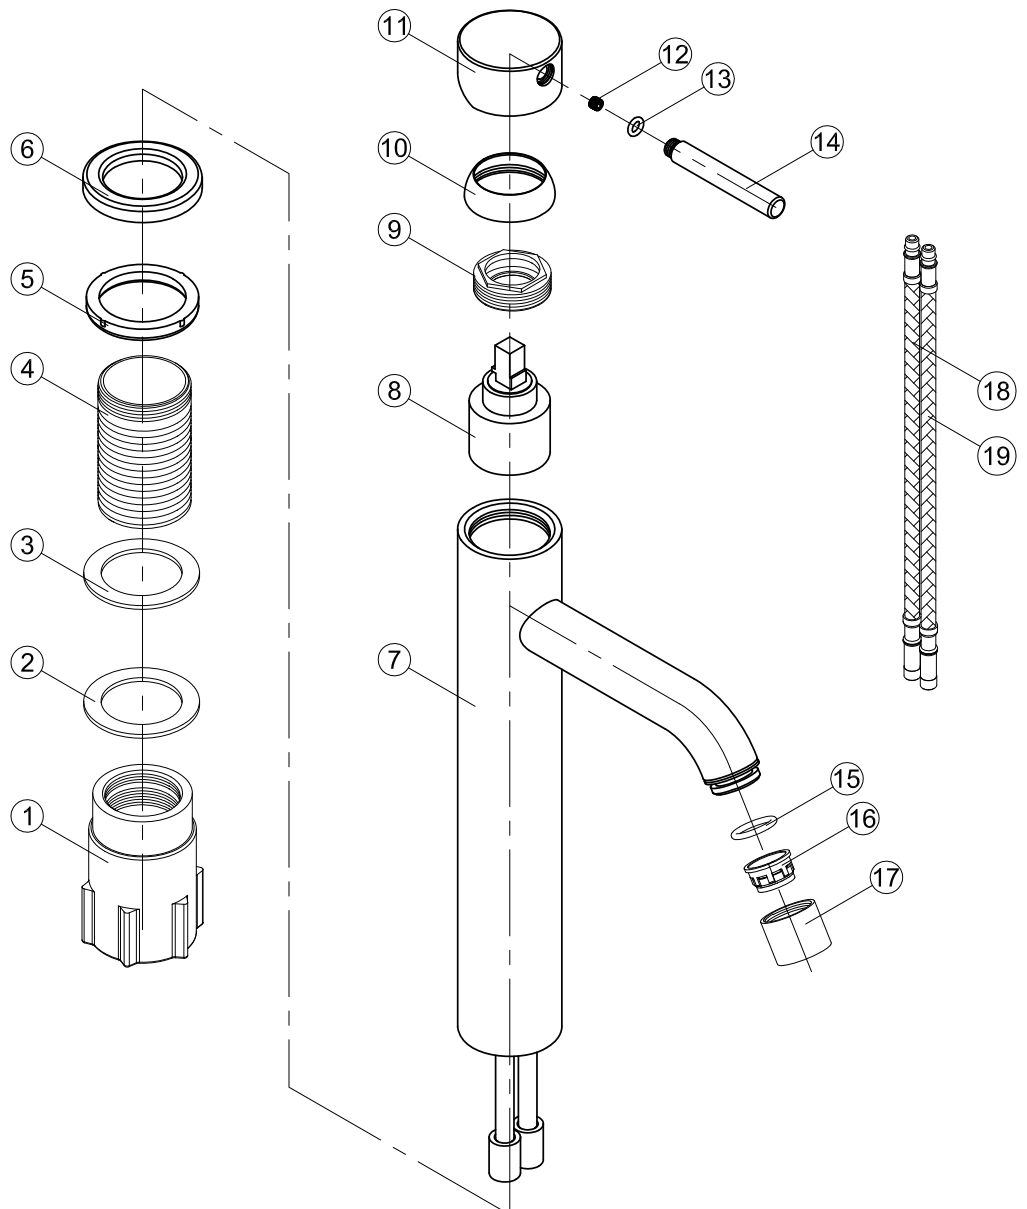

- 1 Fixing bushing
- 2 Washer
- 3 Rubber
- 4 Threaded tube
- 5 Base Rubber
- 6 Base
- 7 Body
- 8 Cartridge
- 9 Screw nut
- 10 Cover ring
- 11 Handle base
- 12 Inner hex screw
- 13 O ring
- 14 Handle bar
- 15 O ring
- 16 Aerator
- 17 Aerator cover
- 18 Flexible hose
- 19 Flexible hose

# Steel Wave High

Art no: 10015 RSK: 8344560

**SCANDTAP**<sup>®</sup>  
BATHROOM CONCEPTS

Scandtap AB, Olofsdalsvägen 21, 302 41 Halmstad, Sweden  
info@scandtap.com, www.scandtap.com