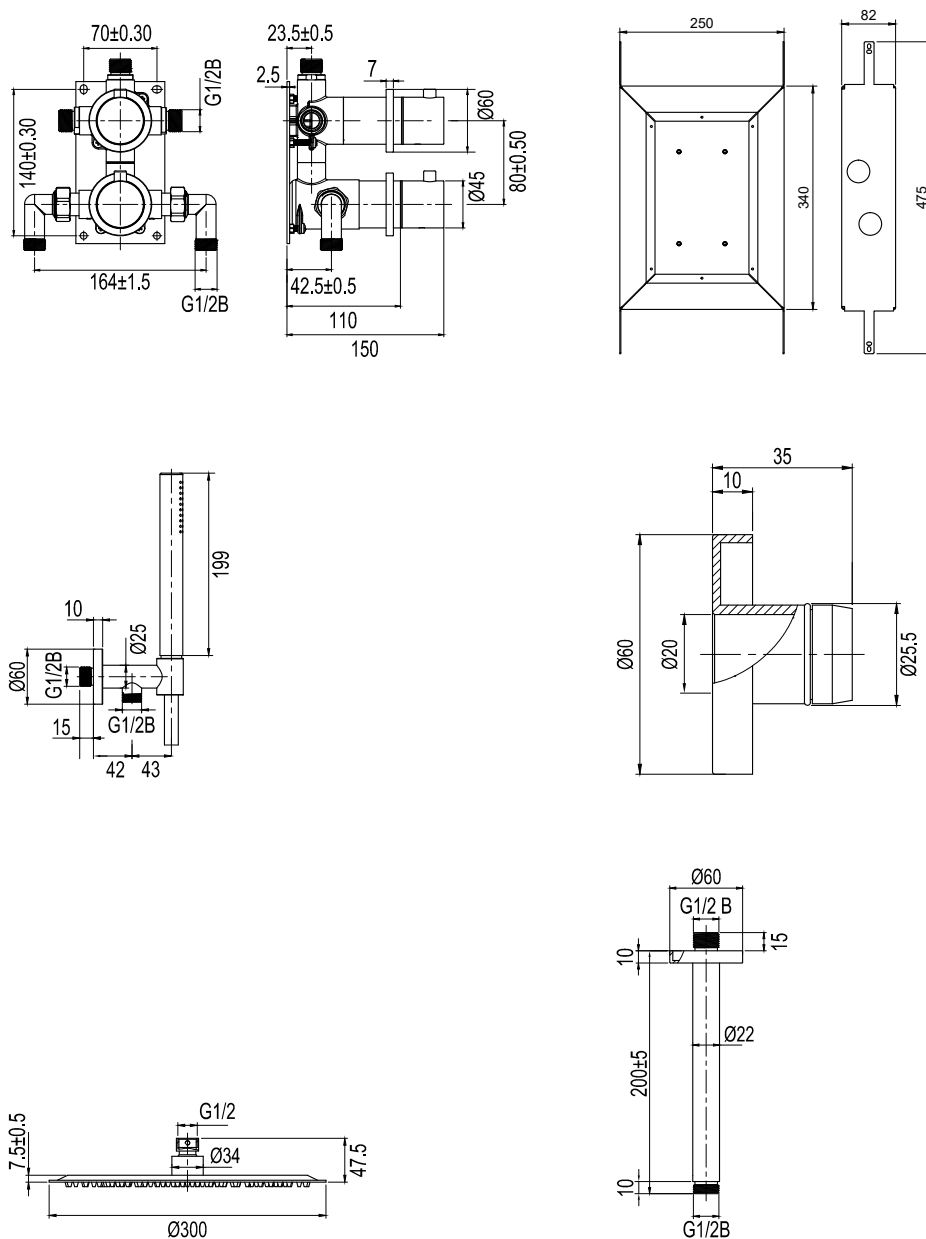

Technische Daten:

Deckenmontierter Kopfbrausenhalter: CC 200 mm (die endgültige Länge des Kopfbrausenhalters hängt von der Dicke der Gipsplatten und/oder anderem Deckenmaterial ab) | Kopfbrause: Ø300 mm | Duschschlauch: 1,5 m

SCANDTAP
BATHROOM CONCEPTS

Scandtap AB, Olofsdalsvägen 21, 302 41 Halmstad, Sweden
info@scandtap.com, www.scandtap.com

Typgodkännande
Nr: 1786-1787

EN

Built-in thermostatic mixer with elegant slimline details. Concealed installation behind the wall gives the bathroom a harmonious, minimalist look. Includes a thin, wide, wall-mounted ceiling shower head and a cylindrical hand shower that delivers a soft, comfortable, wide jet. Timeless design combined with Scandinavian style. • Two functions: Ceiling shower and hand shower • Made of stainless steel • Approved by SINTEF and KIWA • Two separate levers for adjusting temperature and water pressure • Ceiling-mounted ceiling shower head • Tiltable ceiling shower head • Anti-twist hose • Anti-limescale feature allows easy cleaning of the hand shower and ceiling shower head even if the water is hard • Reliable thermostat that is also resistant to hard water • Supplied with certified Scandtap Box 1 installation box in stainless steel, which protects against water leakage behind wall • Supplied with cover in matching colour for the leak indicator

Technical data:

Ceiling-mounted ceiling shower bracket: CC 200 mm (the ceiling shower bracket's ultimate length depends on the thickness of the plasterboard and/or other ceiling materials) | Ceiling shower head: Ø300 mm | Shower hose: 1.5 m

Mått / Dimensjoner / Måle / Mitat / Abmessungen / Dimensions

SCANDTAP

BATHROOM CONCEPTS

Scandtap AB, Olofsdalsvägen 21, 302 41 Halmstad, Sweden
info@scandtap.com, www.scandtap.com

Typgodkännande
Nr: 1786-1787