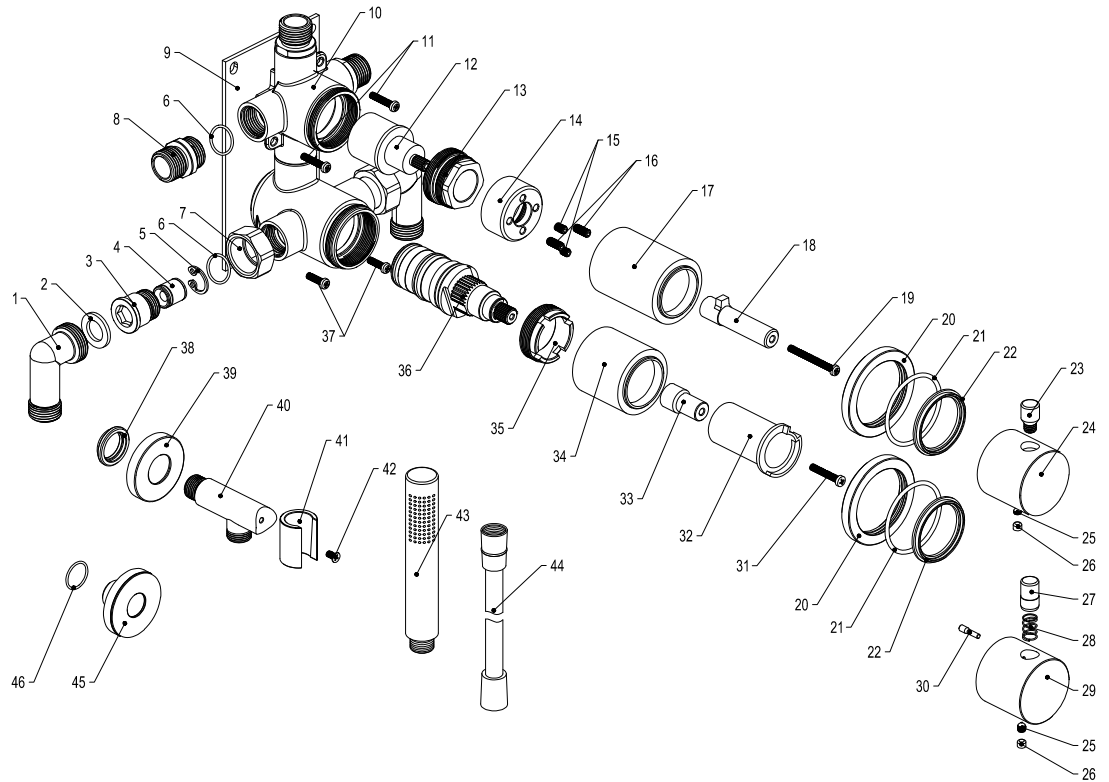

# SCANDTAP

BATHROOM & KITCHEN

Edition: 2024-10-01

- 1 90° connector
- 2 Gasket
- 3 Connector
- 4 Check valve
- 5 c-ring
- 6 o-ring
- 7 Foot nut
- 8 Connector
- 9 Fastening plate
- 10 Body
- 11 Fixing screws
- 12 Diverter
- 13 Lock nut
- 14 Limiter
- 15 Hex screws
- 16 Limiter screws
- 17 Diverter cover
- 18 Splined extender
- 19 Screw
- 20 Decorative cover ring
- 21 o-ring
- 22 Washer
- 23 Handwheel bar
- 24 Handwheel
- 25 Inner hex screw
- 26 Decoration rubber
- 27 Handwheel bar
- 28 Button spring
- 29 Thermostatic handle
- 30 Handwheel plug
- 31 Screw
- 32 Temperature limiter
- 33 Spine bushing
- 34 Thermostat cover
- 35 Thermostat lock nut
- 36 Thermostatic cartridge
- 37 Fixing screws
- 38 Gasket
- 39 Decorative cover ring
- 40 Hand shower holder pipe
- 41 Hand shower holder pipe
- 42 Screw
- 43 Hand shower holder pipe
- 44 Hose
- 45 Tattle pipe cover
- 46 o-ring

## Harmonized 2x

Colour	Art no	RSK	Colour	Art no	RSK
Original	21020	8351516	Classic	21029	8295123
Sand	21026	8351517	Rust	21021	8351520
Amber	21027	8351518	Scrap	21022	8351521
Shadow	21028	8351519	Coal	21023	8351522