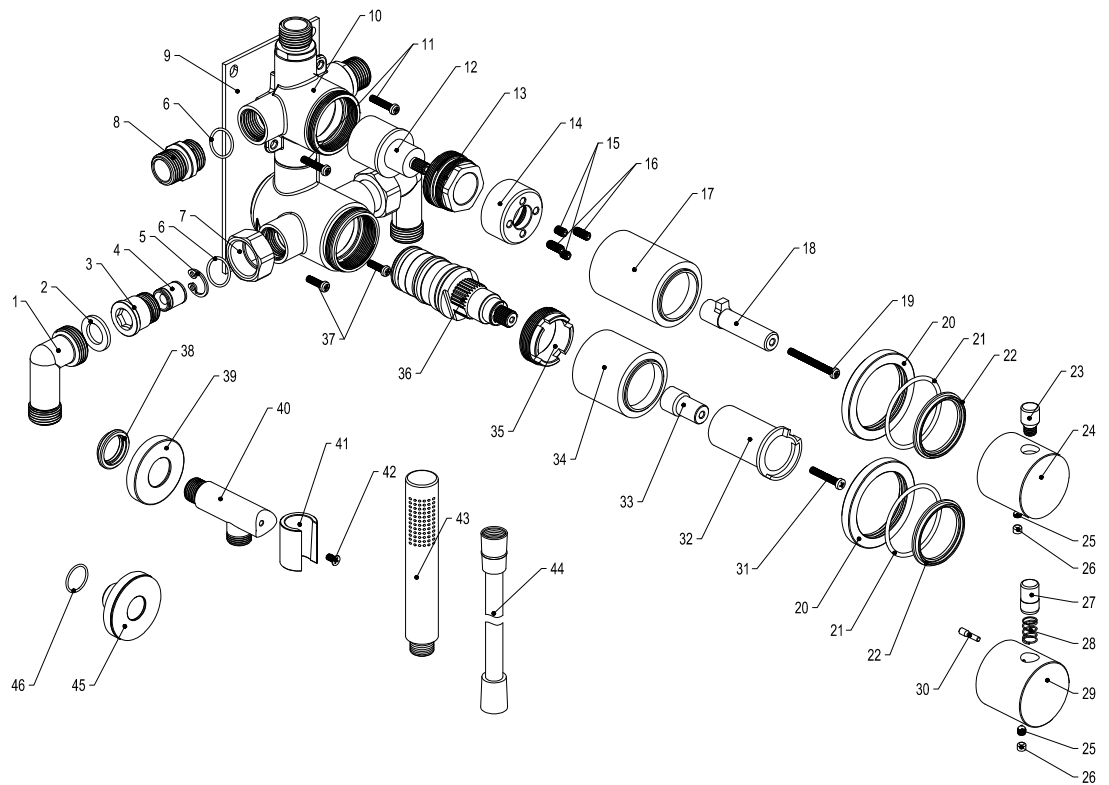

SCANDTAP

BATHROOM & KITCHEN

Edition: 2024-10-01

- 1 90° connector
- 2 Gasket
- 3 Connector
- 4 Check valve
- 5 c-ring
- 6 o-ring
- 7 Foot nut
- 8 Connector
- 9 Fastening plate
- 10 Body
- 11 Fixing screws
- 12 Diverter
- 13 Lock nut
- 14 Limiter
- 15 Hex screws
- 16 Limiter screws
- 17 Diverter cover
- 18 Splined extender
- 19 Screw
- 20 Decorative cover ring
- 21 o-ring
- 22 Washer
- 23 Handwheel bar
- 24 Handwheel
- 25 Inner hex screw
- 26 Decoration rubber
- 27 Handwheel bar
- 28 Button spring
- 29 Thermostatic handle
- 30 Handwheel plug
- 31 Screw
- 32 Temperature limiter
- 33 Spine bushing
- 34 Thermostat cover
- 35 Thermostat lock nut
- 36 Thermostatic cartridge
- 37 Fixing screws
- 38 Gasket
- 39 Decorative cover ring
- 40 Hand shower holder pipe
- 41 Hand shower holder pipe
- 42 Screw
- 43 Hand shower holder pipe
- 44 Hose
- 45 Tattle pipe cover
- 46 o-ring

Harmonized 2z

Colour	Art no	RSK	Colour	Art no	RSK
Original	21040	8351530	Classic	21049	8295129
Sand	21046	8351531	Rust	21041	8351534
Amber	21047	8351532	Scrap	21042	8351535
Shadow	21048	8351533	Coal	21043	8351536