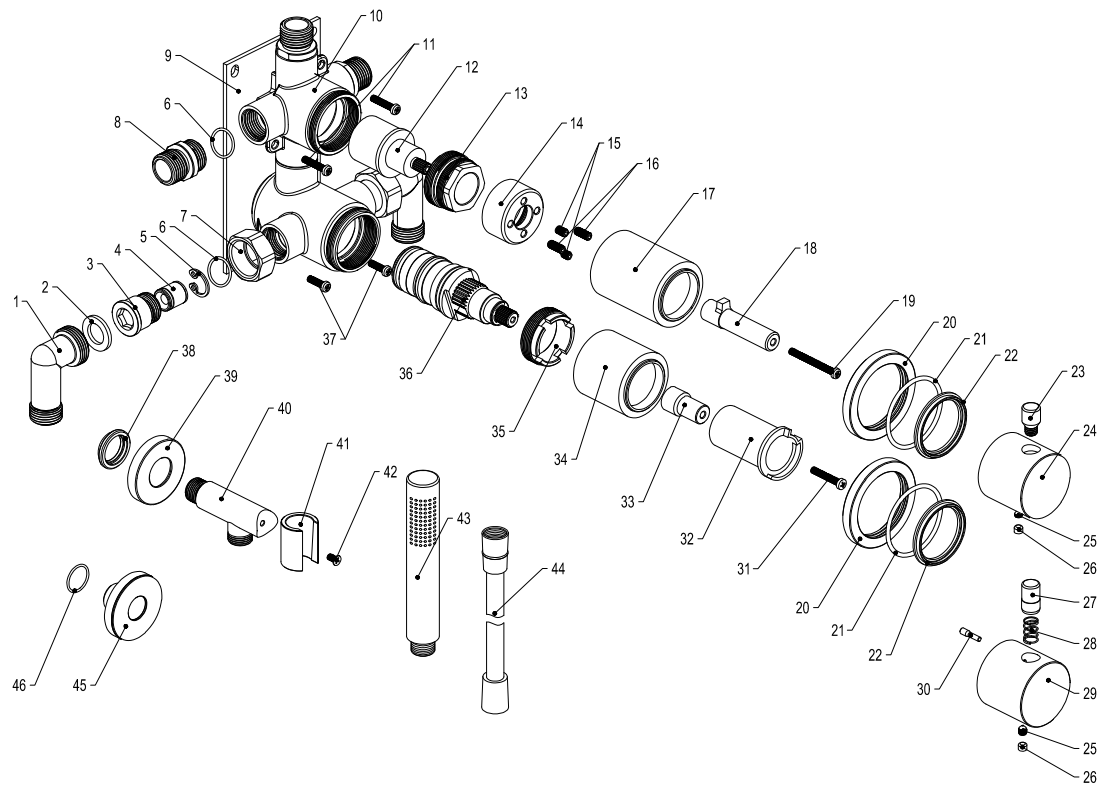

# SCANDTAP

BATHROOM & KITCHEN

Edition: 2024-10-01

- 1 90° connector
- 2 Gasket
- 3 Connector
- 4 Check valve
- 5 c-ring
- 6 o-ring
- 7 Foot nut
- 8 Connector
- 9 Fastening plate
- 10 Body
- 11 Fixing screws
- 12 Diverter
- 13 Lock nut
- 14 Limiter
- 15 Hex screws
- 16 Limiter screws
- 17 Diverter cover
- 18 Splined extender
- 19 Screw
- 20 Decorative cover ring
- 21 o-ring
- 22 Washer
- 23 Handwheel bar
- 24 Handwheel
- 25 Inner hex screw
- 26 Decoration rubber
- 27 Handwheel bar
- 28 Button spring
- 29 Thermostatic handle
- 30 Handwheel plug
- 31 Screw
- 32 Temperature limiter
- 33 Spine bushing
- 34 Thermostat cover
- 35 Thermostat lock nut
- 36 Thermostatic cartridge
- 37 Fixing screws
- 38 Gasket
- 39 Decorative cover ring
- 40 Hand shower holder pipe
- 41 Hand shower holder pipe
- 42 Screw
- 43 Hand shower holder pipe
- 44 Hose
- 45 Tattle pipe cover
- 46 o-ring

## Harmonized 3x

Colour	Art no	RSK	Colour	Art no	RSK
Original	21050	8351537	Classic	21059	8295130
Sand	21056	8351538	Rust	21051	8351541
Amber	21057	8351539	Scrap	21052	8351542
Shadow	21058	8351540	Coal	21053	8351543