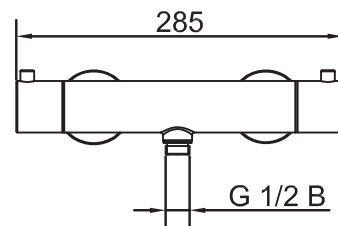

SCANDTAP®
BATHROOM CONCEPTS

Scandtap AB, Olofsdalsvägen 21, 302 41 Halmstad, Sweden
info@scandtap.com, www.scandtap.com