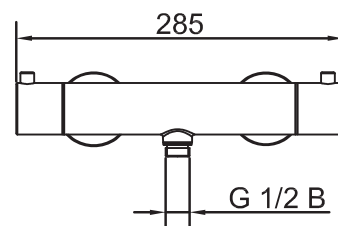

SCANDTAP®
BATHROOM CONCEPTS

Scandtap AB, Olofsdalsvägen 21, 302 41 Halmstad, Sweden
info@scandtap.com, www.scandtap.com