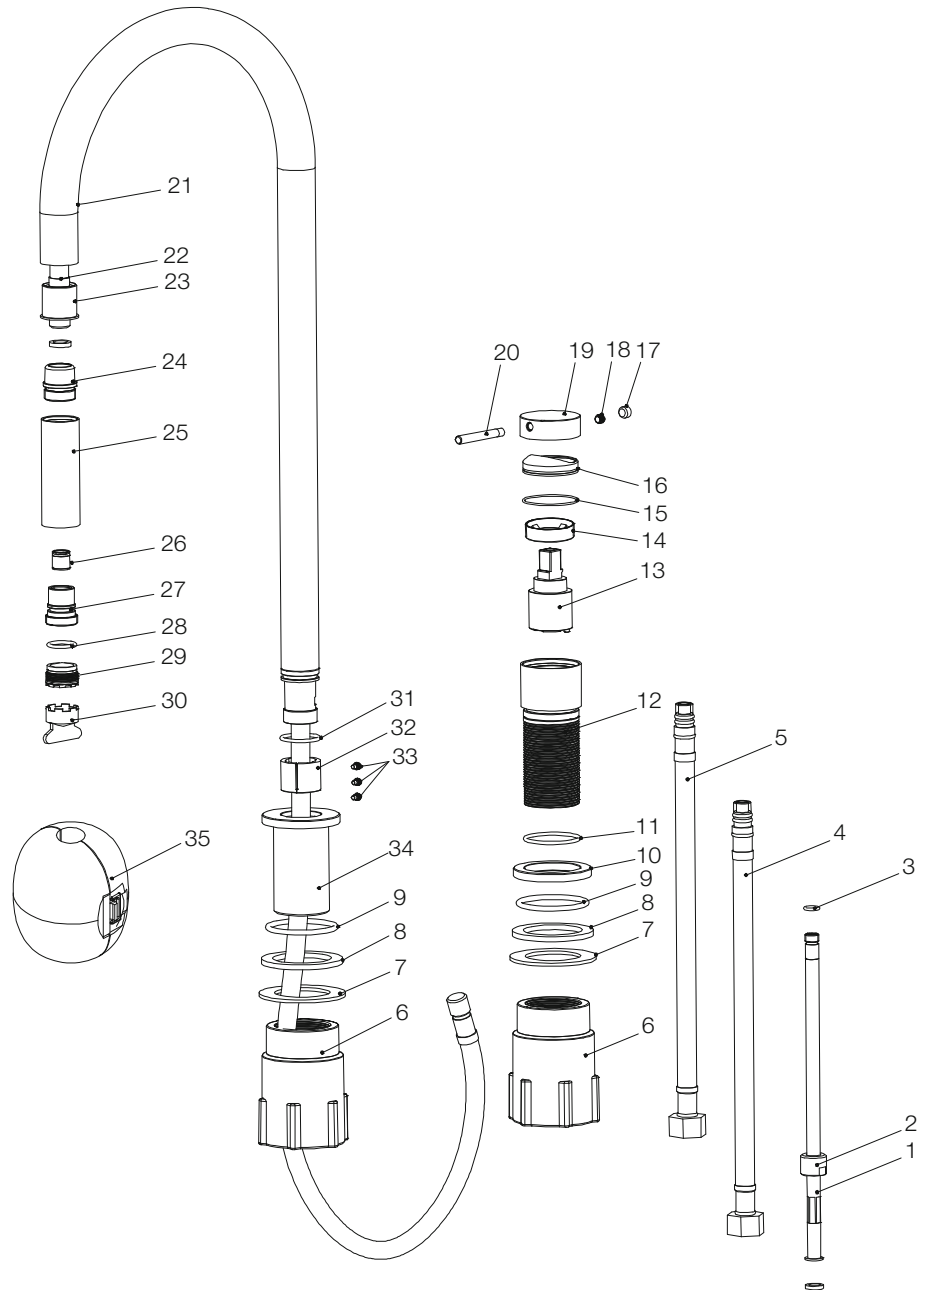

1. Extension pipe
2. Connector
3. o-ring
4. Flexible hose
5. Flexible hose
6. Lock nut
7. Washer
8. Flat washer
9. o-ring
10. Base
11. o-ring
12. Body
13. Cartridge
14. Valve cover
15. o-ring
16. Cover cup
17. Rubber
18. Hex screw
19. Handle base
20. Handle bar
21. Spout
22. Flexible hose
23. Bushing
24. Connector
25. Nozzle body
26. Check valve
27. Connector
28. o-ring
29. Aerator
30. Tool for aerator
31. o-ring
32. Chafing ring
33. Screw
34. Component for spout
35. Weight

## Harmonized K2P Classic

Art no: 30149 RSK: 8312078

**Primy**  
Stainless Steel  
Kitchen & Bathroom

Scandtap AB, Olofsdalsvägen 21, 302 41 Halmstad, Sweden  
info@scandtap.com, www.scandtap.com