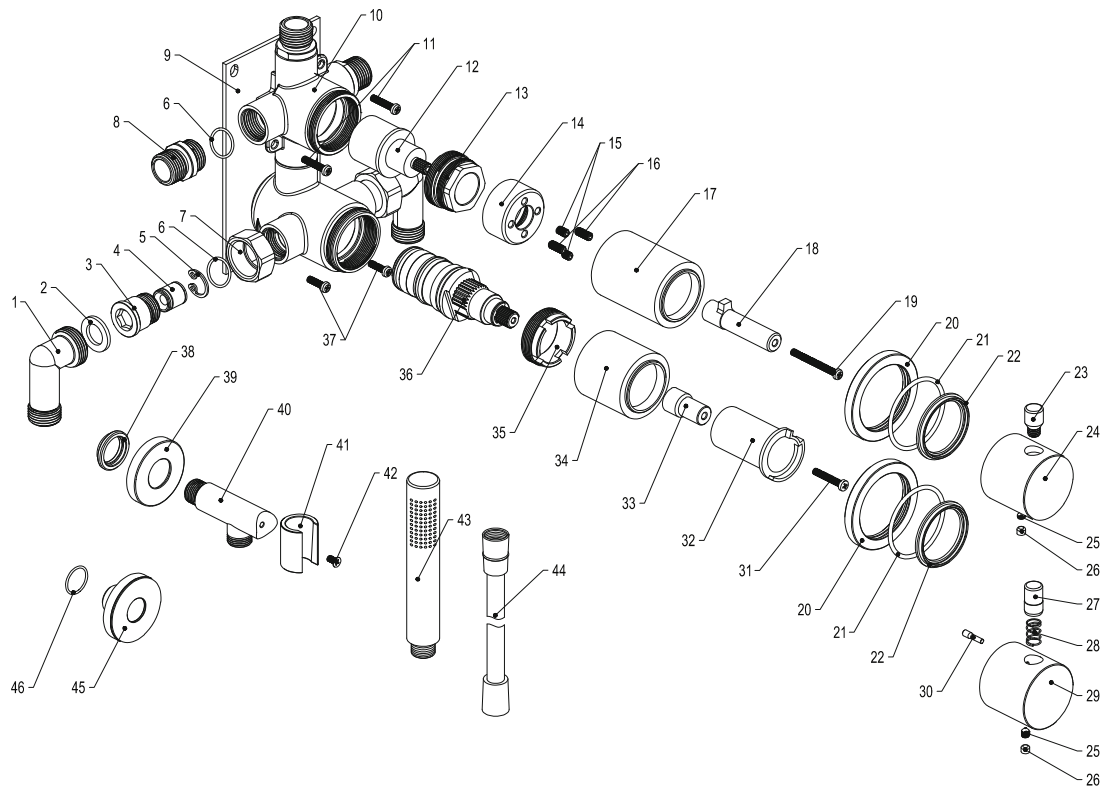

- 1 90° connector
- 2 Gasket
- 3 Connector
- 4 Check valve
- 5 c-ring
- 6 o-ring
- 7 Foot nut
- 8 Connector
- 9 Fastening plate
- 10 Body
- 11 Fixing screws
- 12 Diverter
- 13 Lock nut
- 14 Limiter
- 15 Hex screws
- 16 Limiter screws
- 17 Diverter cover
- 18 Splined extender
- 19 Screw
- 20 Decorative cover ring
- 21 o-ring
- 22 Washer
- 23 Handwheel bar
- 24 Handwheel
- 25 Inner hex screw
- 26 Decoration rubber
- 27 Handwheel bar
- 28 Button spring
- 29 Thermostatic handle
- 30 Handwheel plug
- 31 Screw
- 32 Temperature limiter
- 33 Spline bushing
- 34 Thermostat cover
- 35 Thermostat lock nut
- 36 Thermostatic cartridge
- 37 Fixing screws
- 38 Gasket
- 39 Decorative cover ring
- 40 Hand shower holder pipe
- 41 Hand shower holder pipe
- 42 Screw
- 43 Hand shower holder pipe
- 44 Hose
- 45 Tattle pipe cover
- 46 o-ring

Harmonized mixer body and peripherals Classic

Art no: 21159 RSK: 8295126

Primy
Stainless Steel
Kitchen & Bathroom

Scandtap AB, Olofsdalsvägen 21, 302 41 Halmstad, Sweden
info@scandtap.com, www.scandtap.com