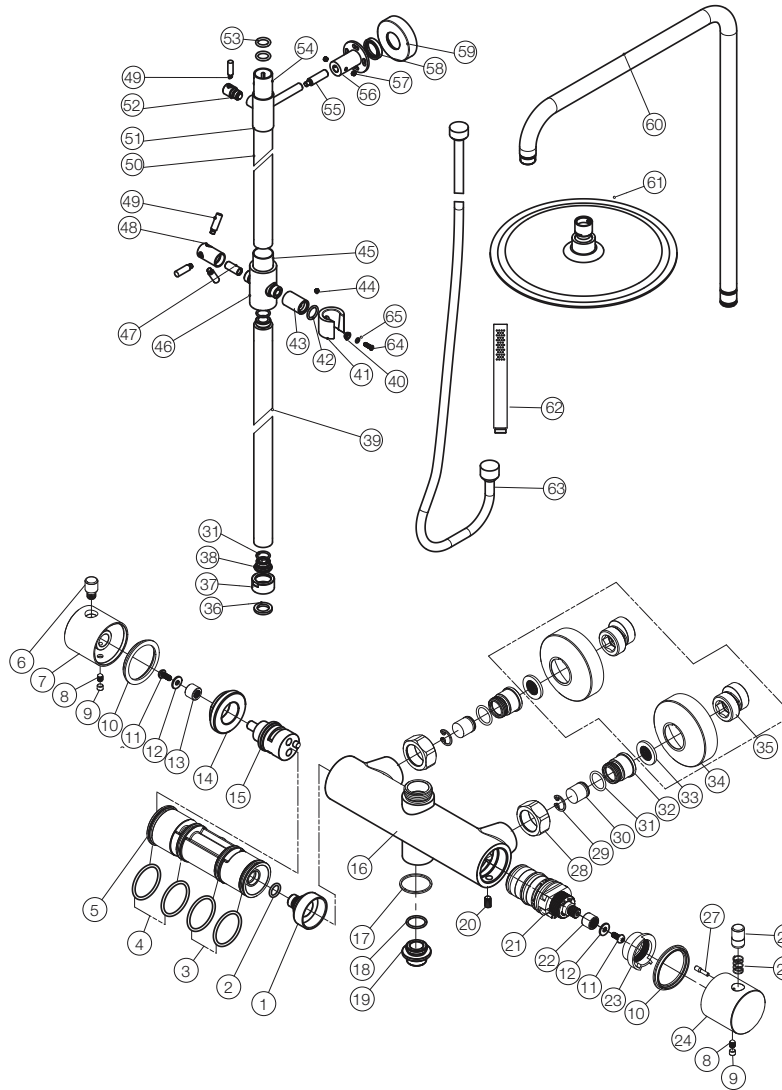

- 1 House of cartridge
- 2 o-ring
- 3 o-ring
- 4 o-ring
- 5 Core of body
- 6 Handwheel bar
- 7 Handwheel
- 8 Inner hex screw
- 9 Decoration rubber
- 10 Spring washer
- 11 Round screw nut
- 12 Washer
- 13 Splined hub
- 14 Lock nut
- 15 Diverter
- 16 Body
- 17 Washer
- 18 o-ring
- 19 Connector
- 20 Inner hex screw
- 21 Cartridge
- 22 Splined hub
- 23 Temp. Limit ring
- 24 Thermostatic handle
- 25 Button spring
- 26 Handwheel bar
- 27 Handwheel plug
- 28 foot nut
- 29 c ring
- 30 check valve

- 31 o-ring
- 32 connector
- 33 washer
- 34 Decoration cover
- 35 Connector
- 36 o-ring
- 37 Lock nut
- 38 Connector
- 39 Pipe
- 40 Screw
- 41 Holder
- 42 o-ring
- 43 Tube
- 44 Inner hex screw
- 45 Plastic sleeve
- 46 Holder body
- 47 Locking lever
- 48 Handle bar body
- 49 Handle bar
- 50 Pipe
- 51 Wall bracket body
- 52 Locking lever
- 53 o-ring
- 54 Plastic sleeve
- 55 Extension
- 56 Wall bracket
- 57 Inner hex screw
- 58 Rubber
- 59 Decoration cover
- 60 Bent tube
- 61 Head shower

## Pleasure 2 Classic

Art no: 20019 RSK: 8283339

**Primy**  
Stainless Steel  
Kitchen & Bathroom

Scandtap AB, Olofsdalsvägen 21, 302 41 Halmstad, Sweden  
info@scandtap.com, www.scandtap.com