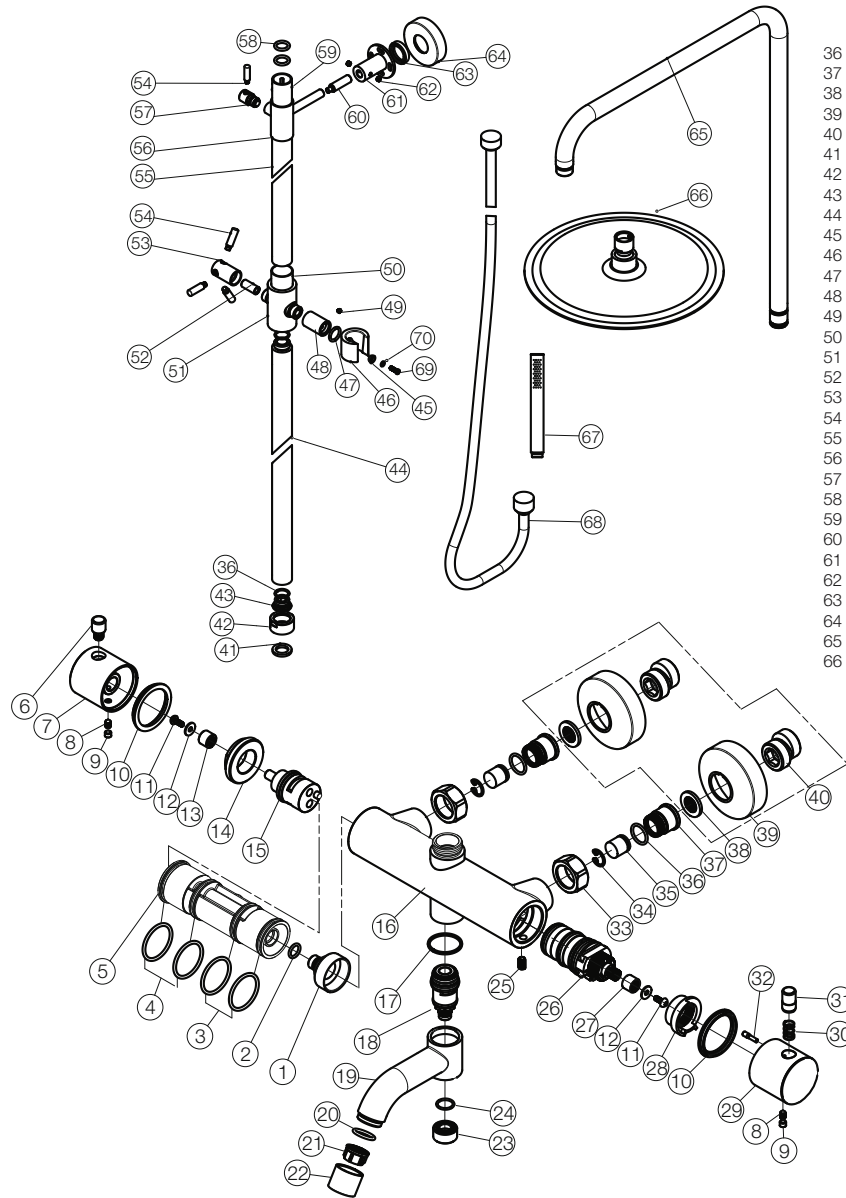

- 1 House of cartridge
- 2 o-ring
- 3 o-ring
- 4 o-ring
- 5 Core of body
- 6 Handwheel bar
- 7 Handwheel
- 8 Inner hex screw
- 9 Decoration rubber
- 10 Spring washer
- 11 Round screw nut
- 12 Washer
- 13 Splined hub
- 14 Lock nut
- 15 Diverter
- 16 Body
- 17 Washer
- 18 Spout cartridge
- 19 Spout
- 20 o-ring
- 21 Aerator
- 22 Aerator cover
- 23 Connector
- 24 o-ring
- 25 Inner hex screw
- 26 Cartridge
- 27 Drivegear
- 28 Temp.Limit ring
- 29 Therm handle
- 30 Button spring
- 31 Handwheel bar
- 32 Handwheel plug
- 33 Foot nut
- 34 c-ring
- 35 Check valve

- 36 o-ring
- 37 Connector
- 38 Washer
- 39 Decoration cover
- 40 Connector
- 41 o-ring
- 42 Lock nut
- 43 Connector
- 44 Pipe
- 45 Screw
- 46 Holder
- 47 o-ring
- 48 Tube
- 49 Inner hex screw
- 50 Plastic sleeve
- 51 Holder body
- 52 Locking lever
- 53 Handle bar body
- 54 Handle bar
- 55 Pipe
- 56 Wall bracket body
- 57 Locking lever
- 58 o-ring
- 59 Plastic sleeve
- 60 Extension
- 61 Wall bracket
- 62 Inner hex screw
- 63 Rubber
- 64 Decoration cover
- 65 Bent tube
- 66 Head shower

Pleasure 3 Classic

Art no: 20029 RSK: 8283340

Primy
Stainless Steel
Kitchen & Bathroom

Scandtap AB, Olofsdalsvägen 21, 302 41 Halmstad, Sweden
info@scandtap.com, www.scandtap.com

STF
23-0960-TH3

Vi har produkter anpassade
Branschregler Söker
Vatteninstallation 2021t.