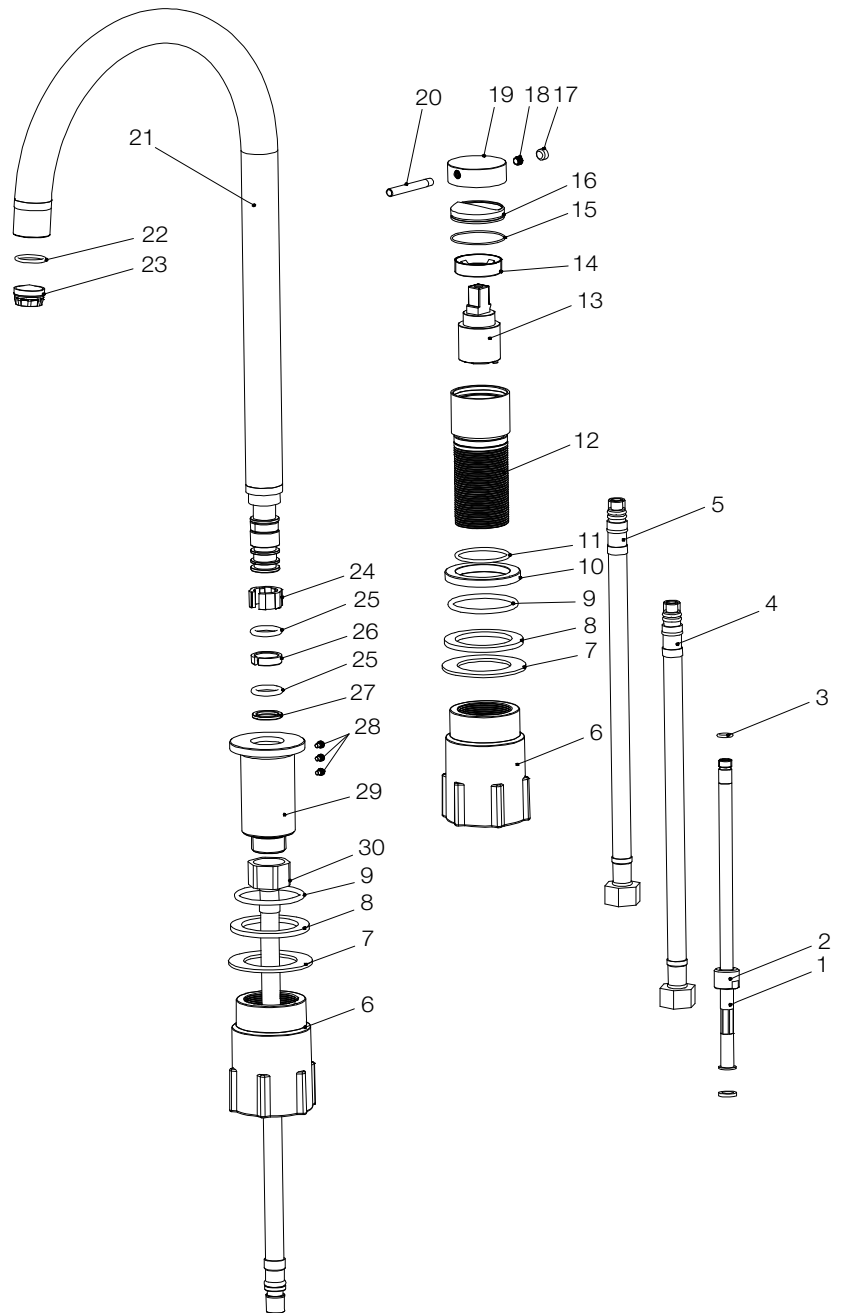

# SCANDTAP

BATHROOM & KITCHEN

Edition: 2024-10-01

1. Extension pipe
2. Connector
3. o-ring
4. Flexible hose
5. Flexible hose
6. Lock nut
7. Washer
8. Flat washer
9. o-ring
10. Base
11. o-ring
12. Body
13. Cartridge
14. Valve cover
15. o-ring
16. Cover cup
17. Rubber
18. Hex screw
19. Handle base
20. Handle bar
21. Spout
22. o-ring
23. Aerator
24. C ring
25. o-ring
26. C ring
27. Chafing ring
28. Screw
29. Component for spout
30. Connecting hose

## Harmonized K2

Colour	Art no	RSK
Original	30140	8312069
Sand	30141	8312070
Amber	30142	8312117
Shadow	30143	8312071
Classic	30144	8312072