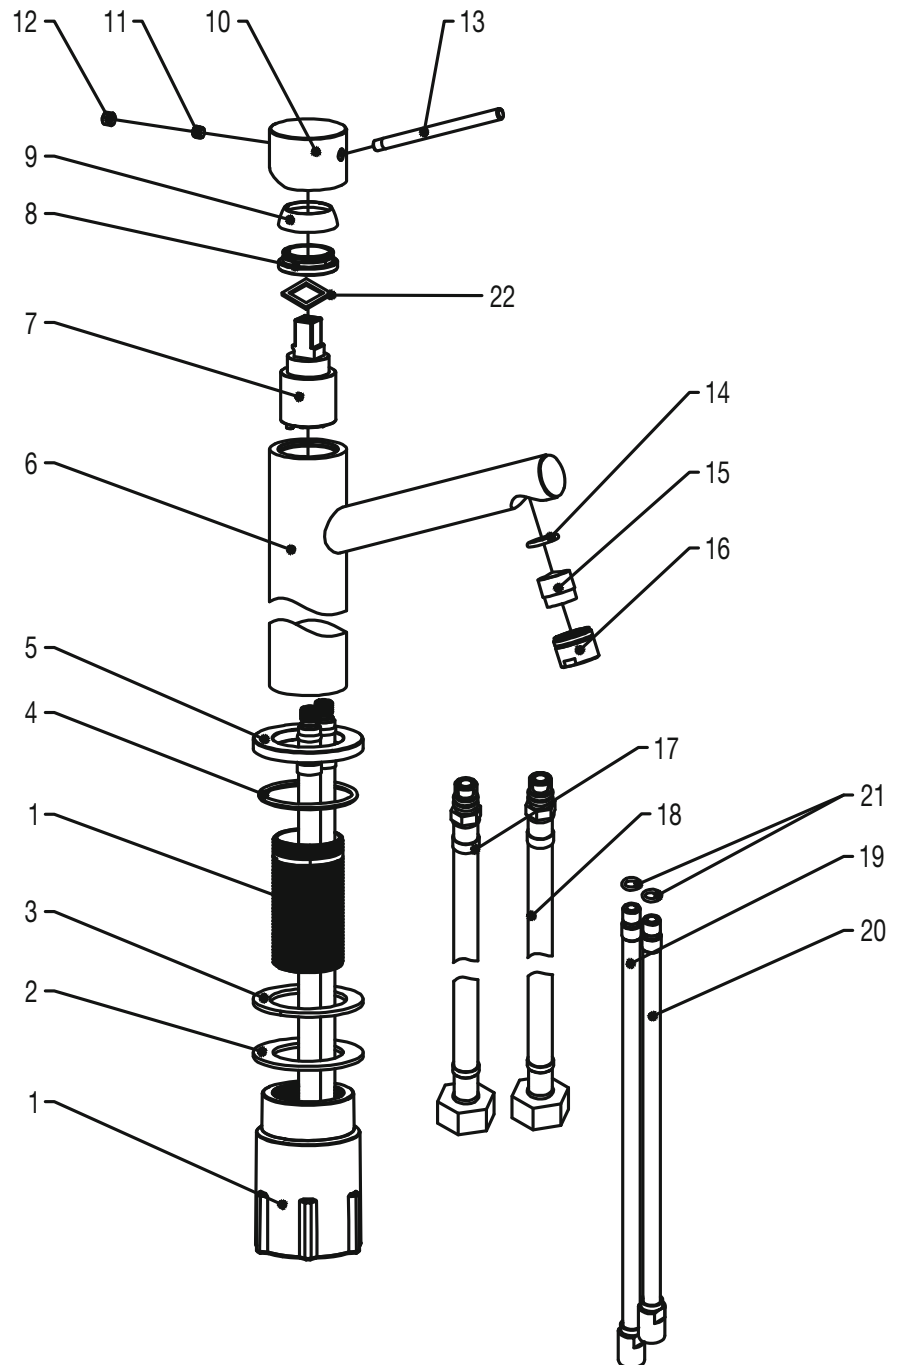

- 1 Fixing bushing
- 2 Washer
- 3 Washer
- 4 O ring
- 5 Base
- 6 Body
- 7 Cartridge
- 8 Screw nut
- 9 Cover ring
- 10 Handle base
- 11 Rubber
- 12 Inner hex screw
- 13 Handle bar
- 14 O ring
- 15 Aerator cover
- 16 Aerator
- 17 Flexible hose
- 18 Flexible hose
- 19 Long connective pipe
- 20 Short Connect pipe
- 21 O ring
- 22 Gasket

Vector Medium Classic

Art no: 10259 RSK: 8275732

Primy
Stainless Steel
Kitchen & Bathroom

Scandtap AB, Olofsdalsvägen 21, 302 41 Halmstad, Sweden
info@scandtap.com, www.scandtap.com