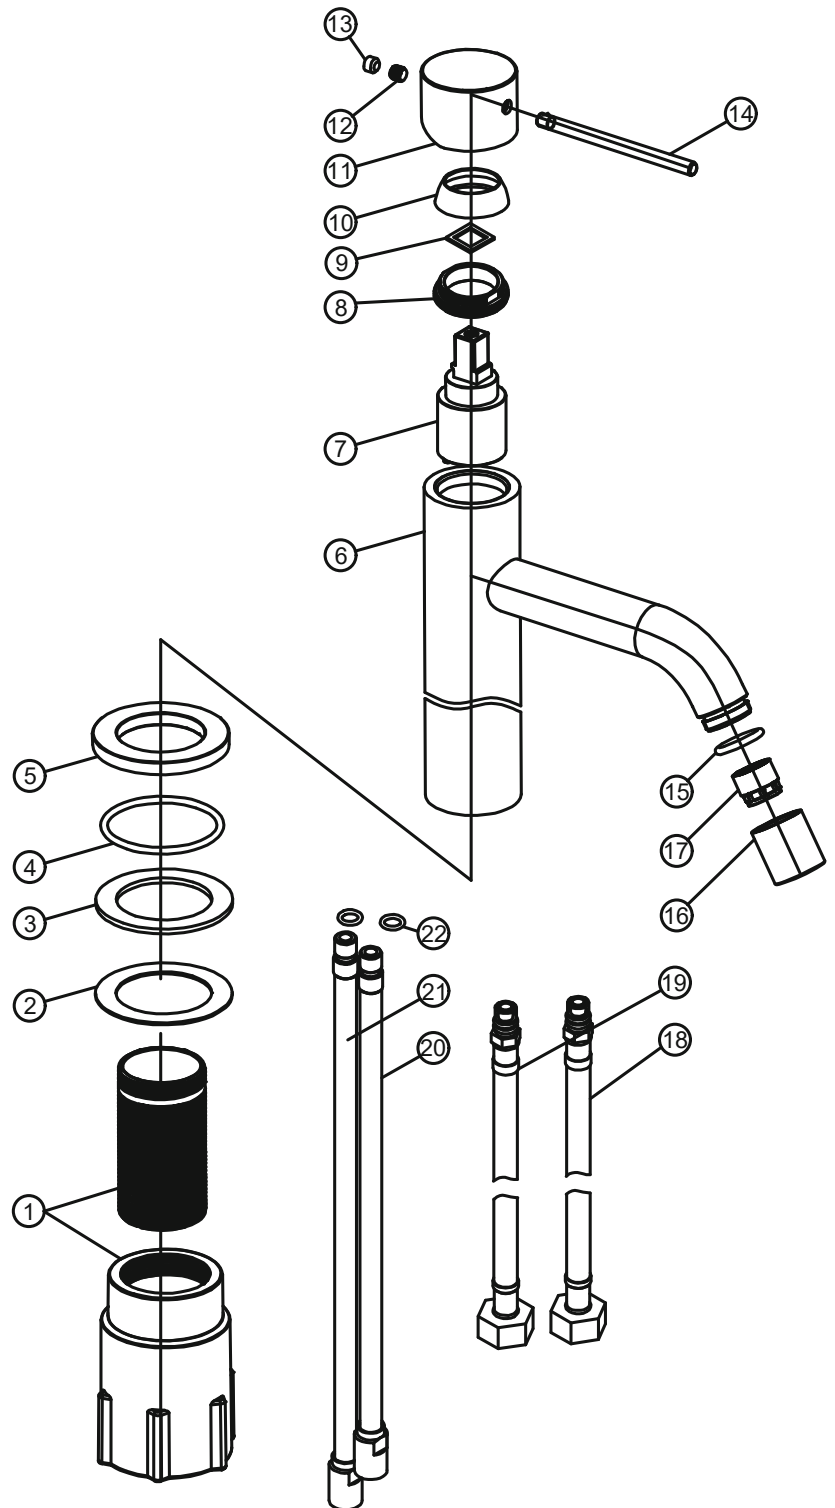

- 1 Fixing bushing
- 2 Washer
- 3 Washer
- 4 O ring
- 5 Base
- 6 Body
- 7 Cartridge
- 8 Screw nut
- 9 Gasket
- 10 Cover ring
- 11 Handle base
- 12 Inner hex screw
- 13 Rubber
- 14 Handle bar
- 15 O ring
- 16 Aerator cover
- 17 Aerator
- 18 Flexible hose
- 19 Flexible hose
- 20 Short Connect pipe
- 21 Long connective pipe
- 22 O ring

Voyage Medium Classic

Art no: 10214 RSK: 8275720

Primy
Stainless Steel
Kitchen & Bathroom

Scandtap AB, Olofsdalsvägen 21, 302 41 Halmstad, Sweden
info@scandtap.com, www.scandtap.com

STF
23-0960-TH1

Vi har produkter anpassade
Branschregler Söker
Vatteninstallation 2021:1.