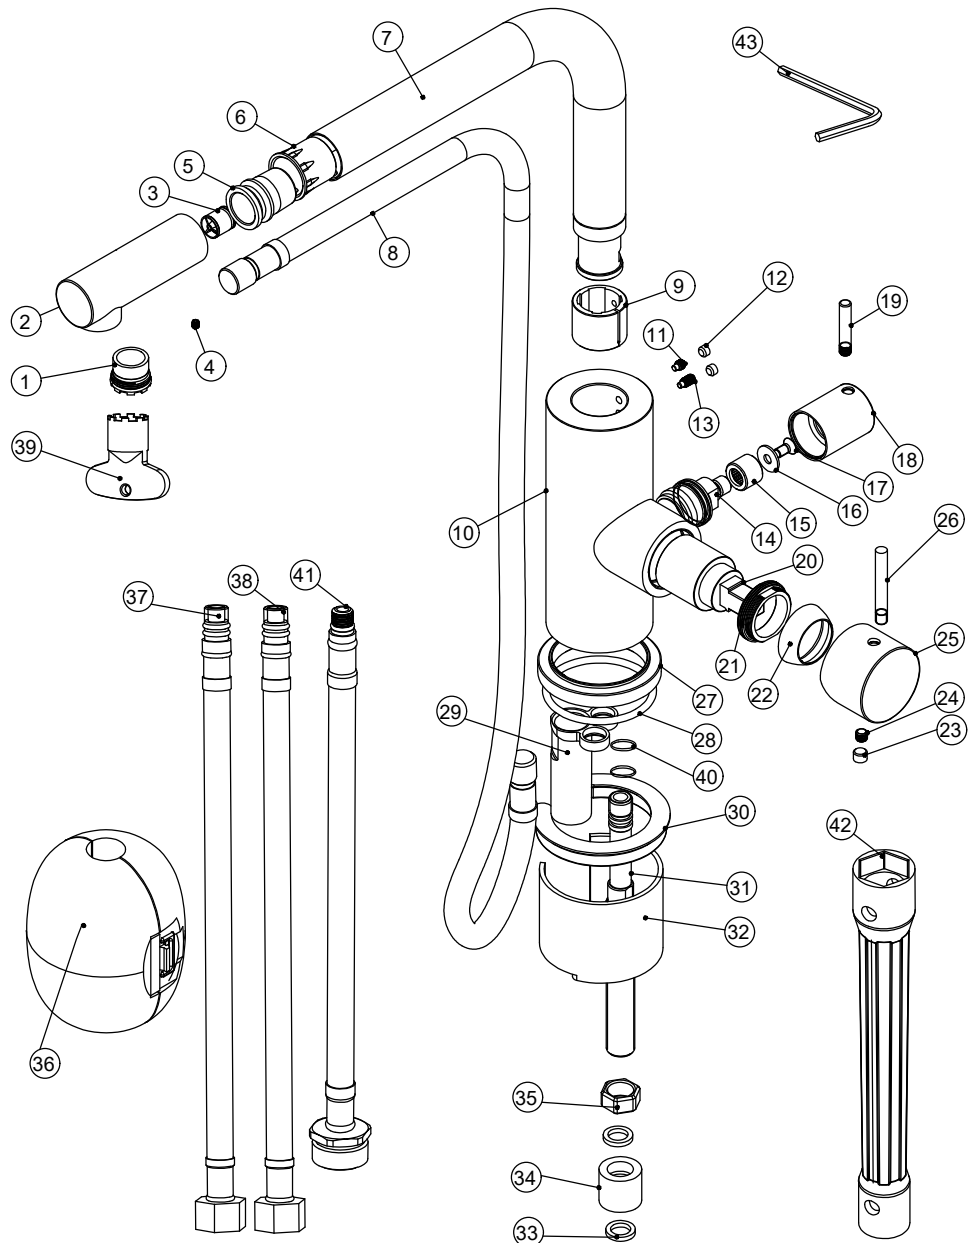

SCANDTAP

BATHROOM & KITCHEN

Edition: 2024-09-02

- 1 Aerator
- 2 Nozzle
- 3 Check valve
- 4 Hexagonal screw
- 5 Connector
- 6 Pull out bushing component
- 7 Spout
- 8 Pull-out hose
- 9 Rubber ring
- 10 Mixer body
- 11 Hexagonal screw
- 12 Rubber plug
- 13 Hexagonal screw
- 14 Dishwasher control cartridge
- 15 Cartridg cover
- 16 Flat gasket
- 17 Hexagonal screw
- 18 Handle
- 19 Handle bar
- 20 Cartridge
- 21 Cartridge cover
- 22 Decorative cup
- 23 Rubber plug
- 24 Hexagonal screw
- 25 Handle
- 26 Handle bar
- 27 Mixer base
- 28 O-ring
- 29 Protective cover for pull-out hose
- 30 Rubber ring
- 31 Extended pipe
- 32 Screw nut
- 33 Flat ruber ring
- 34 Connector
- 35 Screw nut
- 36 Weight
- 37 Flexible hose
- 38 Flexible hose
- 39 Aerator wrench
- 40 O-ring
- 41 Socket wrench
- 42 Hexagon wrench

Accent 90 Amber D

Art no: 30187 RSK: 8312245