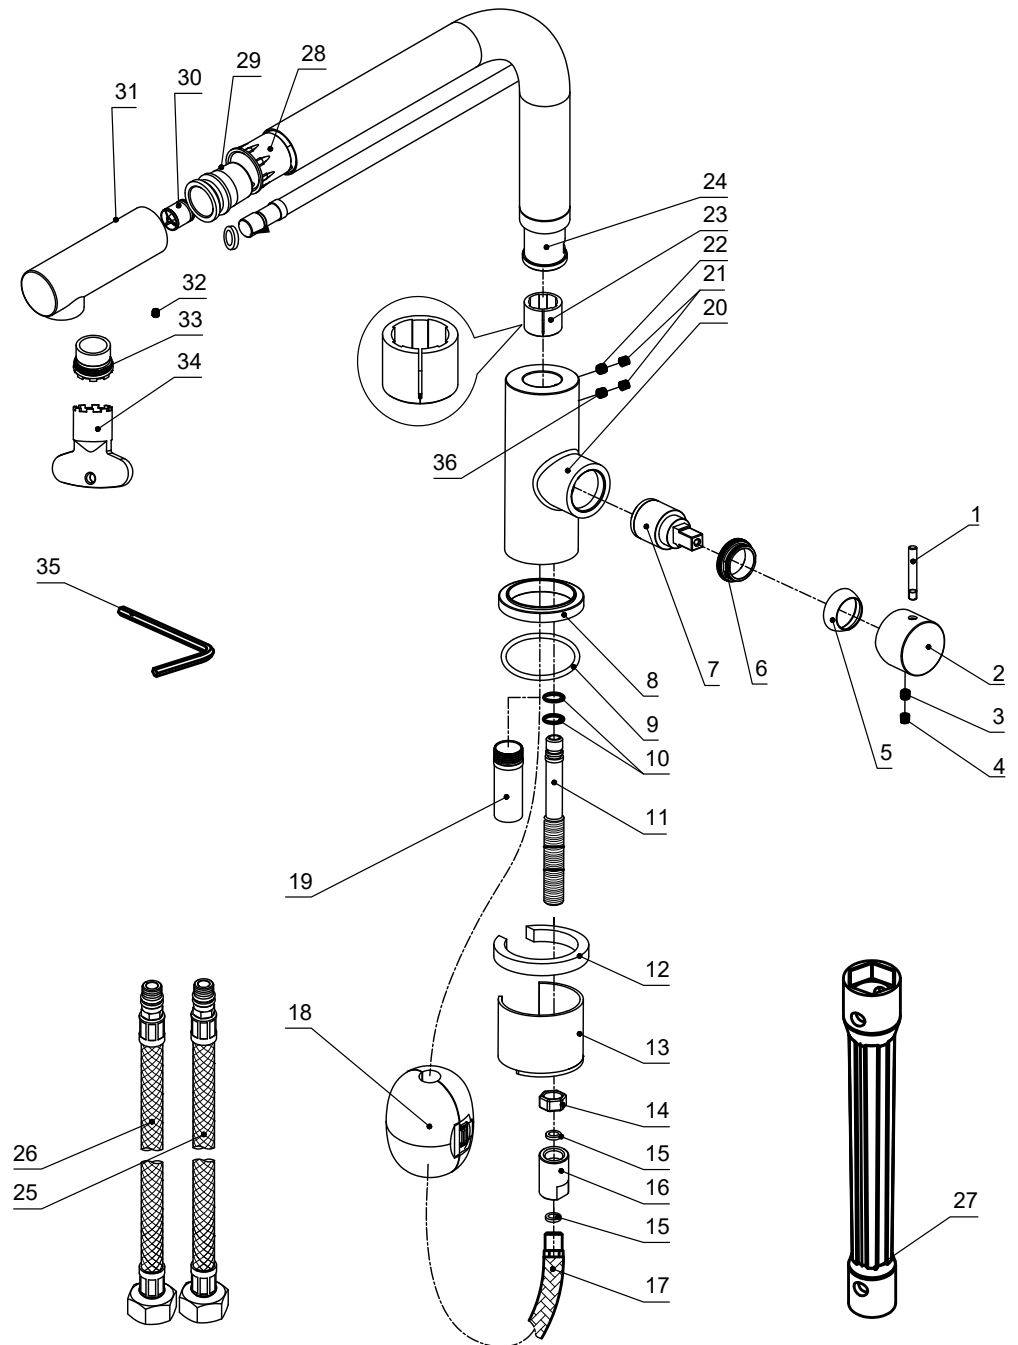

# SCANDTAP

BATHROOM & KITCHEN

Edition: 2024-09-02

- 1 Handle bar
- 2 Handle base
- 3 Inner hex screw
- 4 Decoration rubber
- 5 Decoration cover
- 6 Screw nut
- 7 Cartridge
- 8 Base
- 9 O-ring
- 10 O-ring
- 11 Connector hose
- 12 Rubber
- 13 Fixing sheet
- 14 Screw nut
- 15 O-ring
- 16 Connector
- 17 Hose
- 18 Weight
- 19 Cover
- 20 Body
- 21 Rubber plug
- 22 Inner hex screw
- 23 C-ring
- 24 Spout
- 25 Flexible hose
- 26 Flexible hose
- 27 Socket wrench
- 28 Bushing
- 29 Connector
- 30 Check valve
- 31 Spout head
- 32 Inner hex screw
- 33 Aerator
- 34 Aerator wrench
- 35 Inner hex screw

## Accent 90 Amber

Art no: 30177 RSK: 8312240