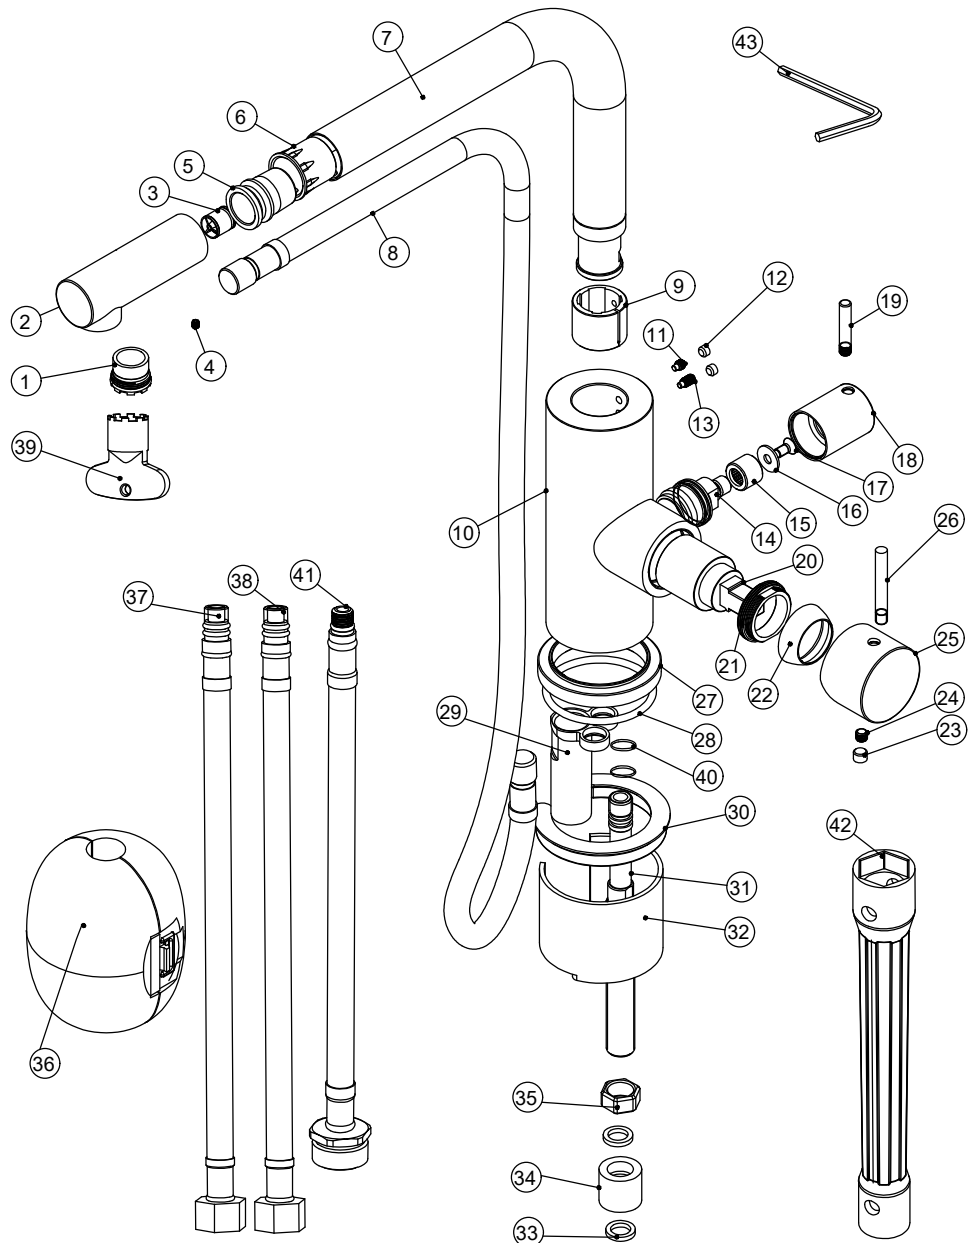

SCANDTAP

BATHROOM & KITCHEN

Edition: 2024-09-02

- 1 Aerator
- 2 Nozzle
- 3 Check valve
- 4 Hexagonal screw
- 5 Connector
- 6 Pull out bushing component
- 7 Spout
- 8 Pull-out hose
- 9 Rubber ring
- 10 Mixer body
- 11 Hexagonal screw
- 12 Rubber plug
- 13 Hexagonal screw
- 14 Dishwasher control cartridge
- 15 Cartridg cover
- 16 Flat gasket
- 17 Hexagonal screw
- 18 Handle
- 19 Handle bar
- 20 Cartridge
- 21 Cartridge cover
- 22 Decorative cup
- 23 Rubber plug
- 24 Hexagonal screw
- 25 Handle
- 26 Handle bar
- 27 Mixer base
- 28 O-ring
- 29 Protective cover for pull-out hose
- 30 Rubber ring
- 31 Extended pipe
- 32 Screw nut
- 33 Flat ruber ring
- 34 Connector
- 35 Screw nut
- 36 Weight
- 37 Flexible hose
- 38 Flexible hose
- 39 Aerator wrench
- 40 O-ring
- 41 Socket wrench
- 42 Hexagon wrench

Accent 90 Classic D

Art no: 30189 RSK: 8312247