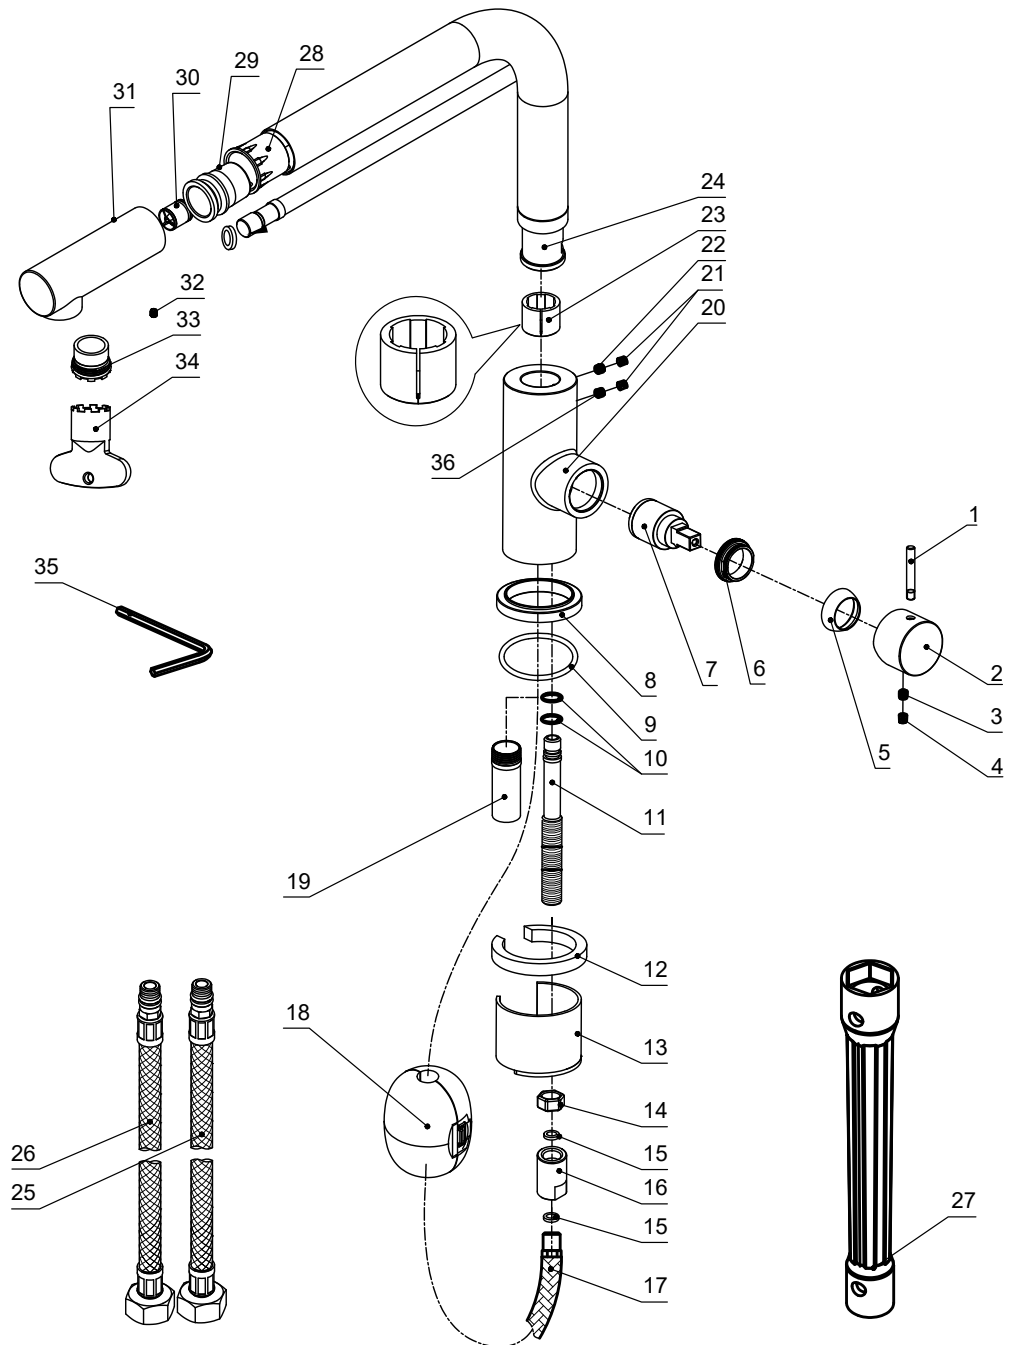

SCANDTAP

BATHROOM & KITCHEN

Edition: 2024-09-02

- 1 Handle bar
- 2 Handle base
- 3 Inner hex screw
- 4 Decoration rubber
- 5 Decoration cover
- 6 Screw nut
- 7 Cartridge
- 8 Base
- 9 O-ring
- 10 O-ring
- 11 Connector hose
- 12 Rubber
- 13 Fixing sheet
- 14 Screw nut
- 15 O-ring
- 16 Connector
- 17 Hose
- 18 Weight
- 19 Cover
- 20 Body
- 21 Rubber plug
- 22 Inner hex screw
- 23 C-ring
- 24 Spout
- 25 Flexible hose
- 26 Flexible hose
- 27 Socket wrench
- 28 Bushing
- 29 Connector
- 30 Check valve
- 31 Spout head
- 32 Inner hex screw
- 33 Aerator
- 34 Aerator wrench
- 35 Inner hex screw

Accent 90 Classic

Art no: 30179 RSK: 8312242