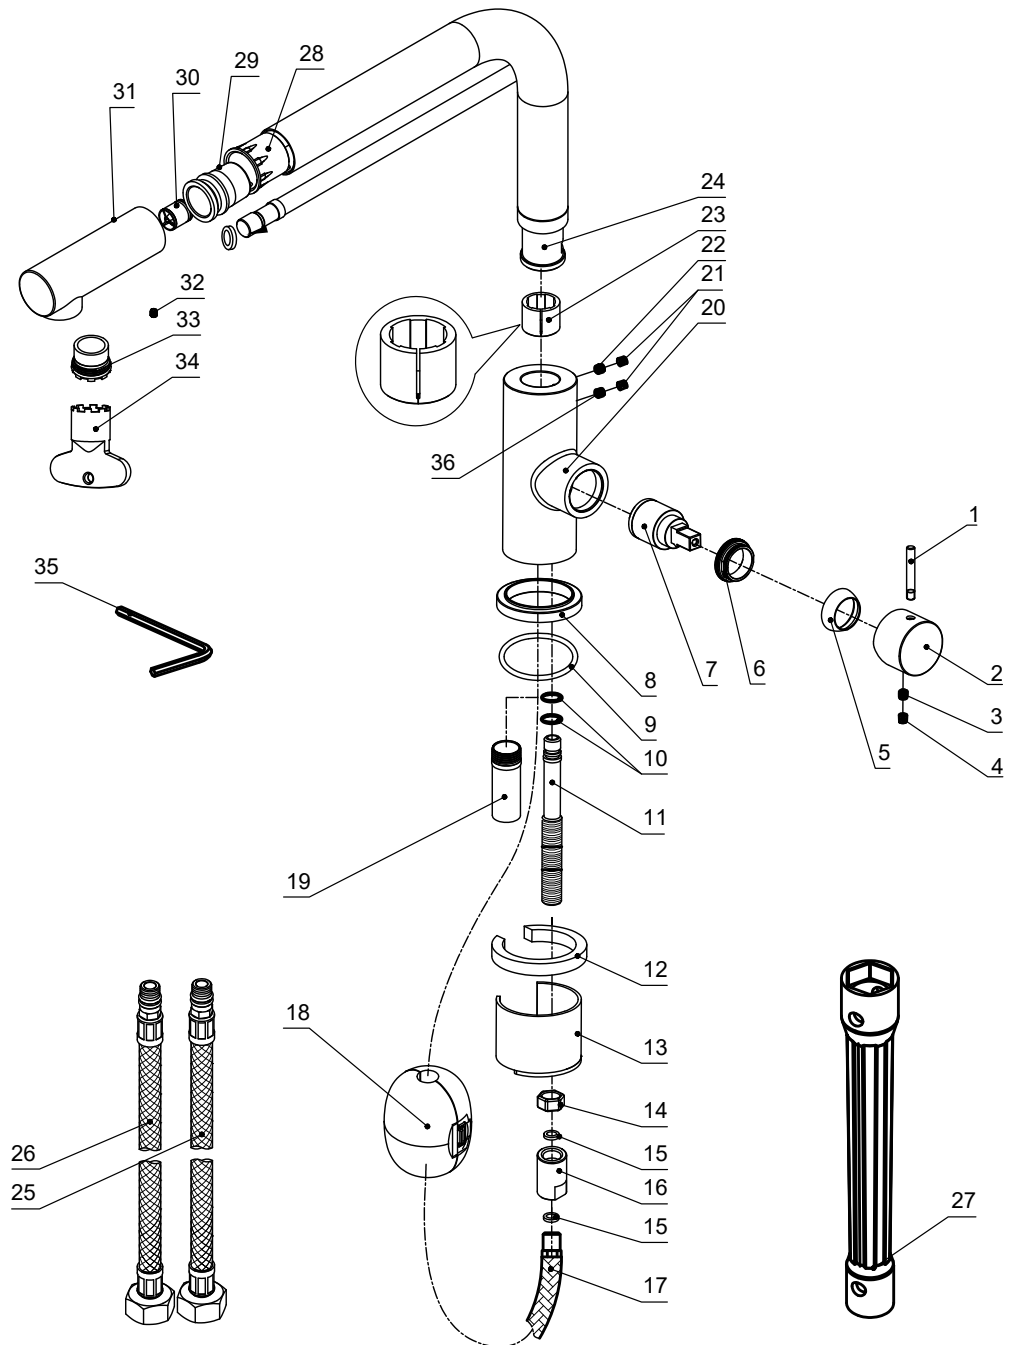

SCANDTAP

BATHROOM & KITCHEN

Edition: 2024-09-02

- 1 Handle bar
- 2 Handle base
- 3 Inner hex screw
- 4 Decoration rubber
- 5 Decoration cover
- 6 Screw nut
- 7 Cartridge
- 8 Base
- 9 O-ring
- 10 O-ring
- 11 Connector hose
- 12 Rubber
- 13 Fixing sheet
- 14 Screw nut
- 15 O-ring
- 16 Connector
- 17 Hose
- 18 Weight
- 19 Cover
- 20 Body
- 21 Rubber plug
- 22 Inner hex screw
- 23 C-ring
- 24 Spout
- 25 Flexible hose
- 26 Flexible hose
- 27 Socket wrench
- 28 Bushing
- 29 Connector
- 30 Check valve
- 31 Spout head
- 32 Inner hex screw
- 33 Aerator
- 34 Aerator wrench
- 35 Inner hex screw

Accent 90 Original

Art no: 30170 RSK: 8312238