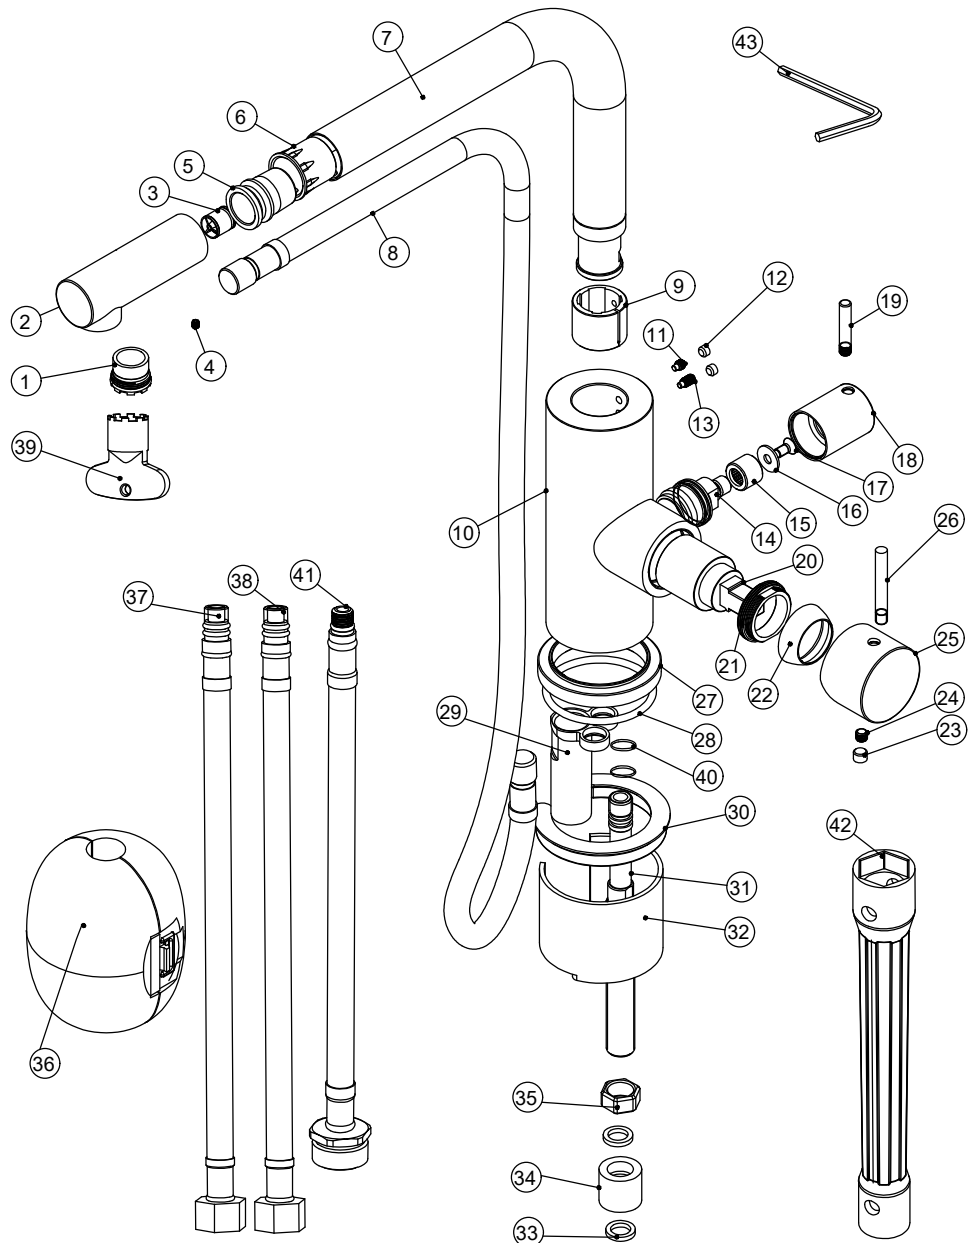

SCANDTAP

BATHROOM & KITCHEN

Edition: 2024-09-02

- 1 Aerator
- 2 Nozzle
- 3 Check valve
- 4 Hexagonal screw
- 5 Connector
- 6 Pull out bushing component
- 7 Spout
- 8 Pull-out hose
- 9 Rubber ring
- 10 Mixer body
- 11 Hexagonal screw
- 12 Rubber plug
- 13 Hexagonal screw
- 14 Dishwasher control cartridge
- 15 Cartridg cover
- 16 Flat gasket
- 17 Hexagonal screw
- 18 Handle
- 19 Handle bar
- 20 Cartridge
- 21 Cartridge cover
- 22 Decorative cup
- 23 Rubber plug
- 24 Hexagonal screw
- 25 Handle
- 26 Handle bar
- 27 Mixer base
- 28 O-ring
- 29 Protective cover for pull-out hose
- 30 Rubber ring
- 31 Extended pipe
- 32 Screw nut
- 33 Flat ruber ring
- 34 Connector
- 35 Screw nut
- 36 Weight
- 37 Flexible hose
- 38 Flexible hose
- 39 Aerator wrench
- 40 O-ring
- 41 Socket wrench
- 42 Hexagon wrench

Accent 90 Shadow D

Art no: 30188 RSK: 8312246