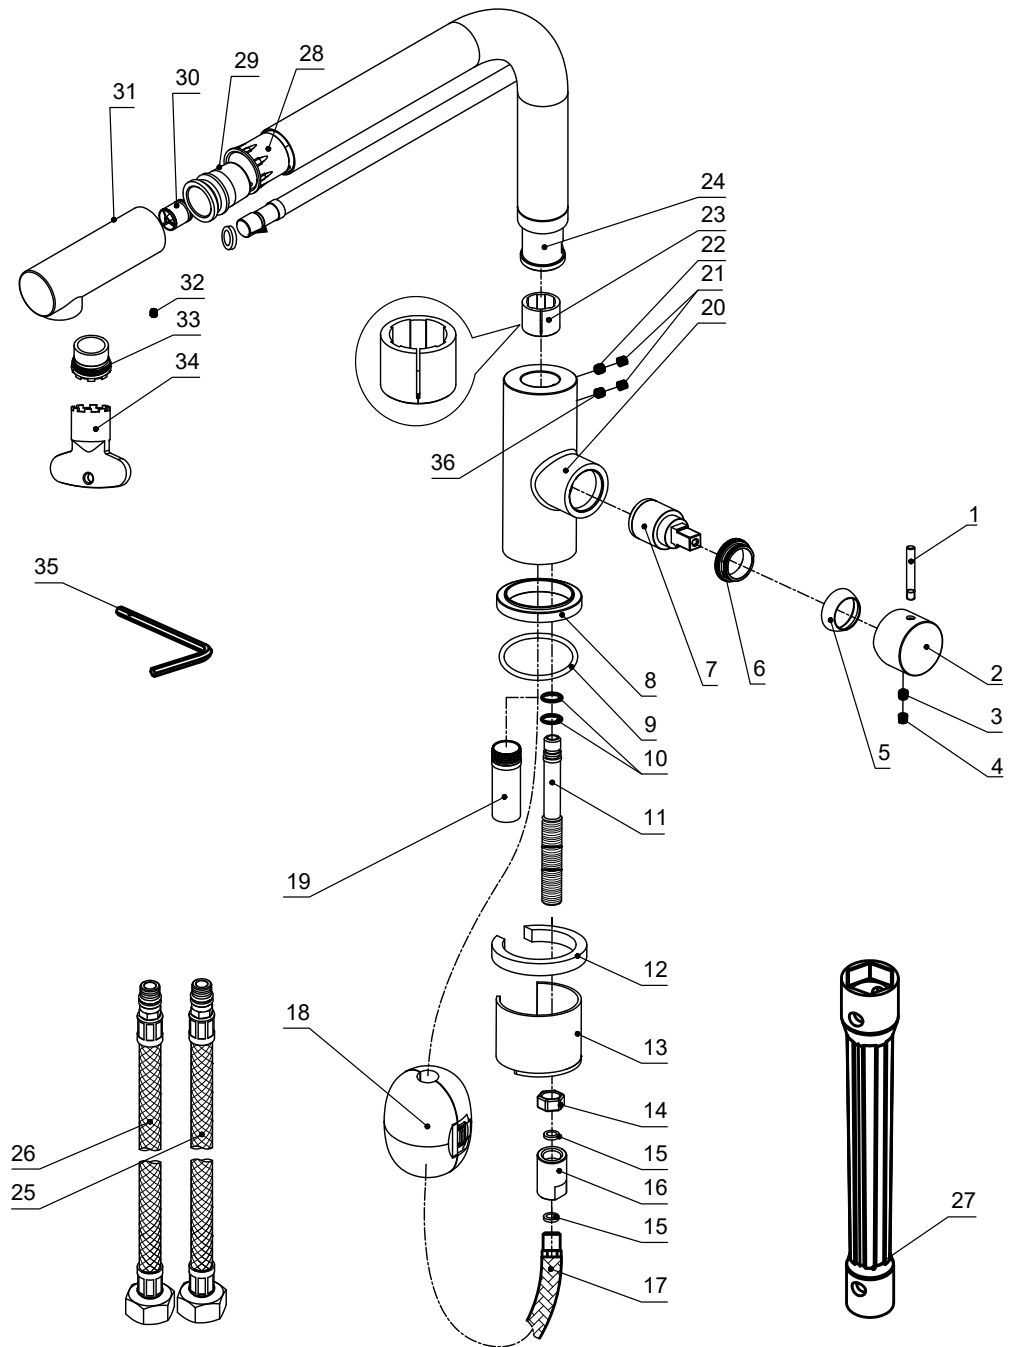

SCANDTAP

BATHROOM & KITCHEN

Edition: 2024-09-02

- 1 Handle bar
- 2 Handle base
- 3 Inner hex screw
- 4 Decoration rubber
- 5 Decoration cover
- 6 Screw nut
- 7 Cartridge
- 8 Base
- 9 O-ring
- 10 O-ring
- 11 Connector hose
- 12 Rubber
- 13 Fixing sheet
- 14 Screw nut
- 15 O-ring
- 16 Connector
- 17 Hose
- 18 Weight
- 19 Cover
- 20 Body
- 21 Rubber plug
- 22 Inner hex screw
- 23 C-ring
- 24 Spout
- 25 Flexible hose
- 26 Flexible hose
- 27 Socket wrench
- 28 Bushing
- 29 Connector
- 30 Check valve
- 31 Spout head
- 32 Inner hex screw
- 33 Aerator
- 34 Aerator wrench
- 35 Inner hex screw

Accent 90 Shadow

Art no: 30178 RSK: 8312241