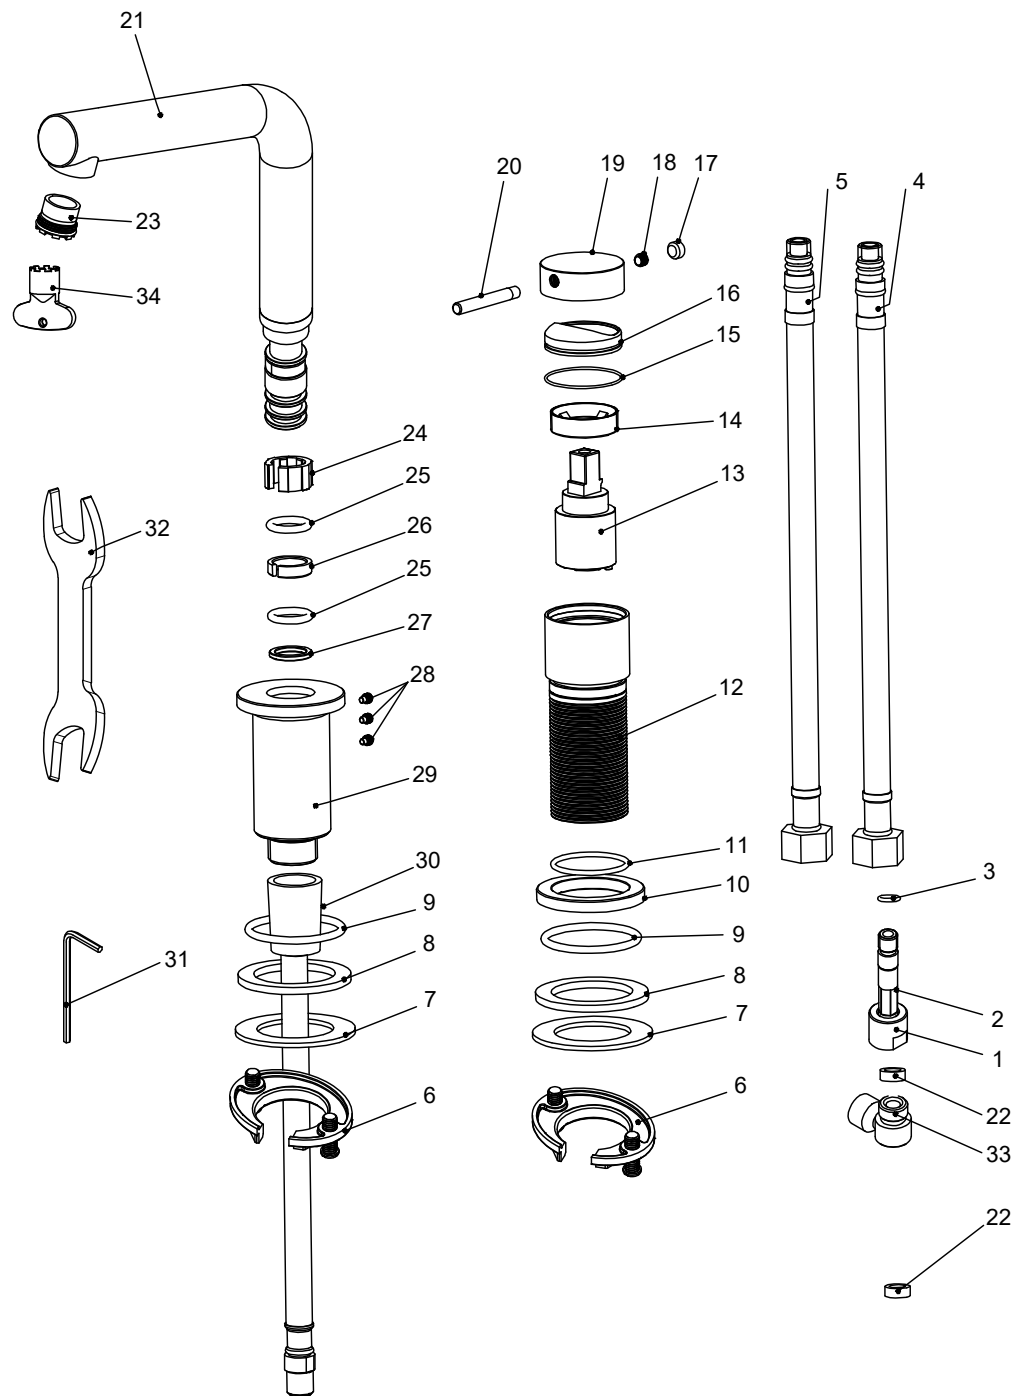

- 1 M8 extended pipe
- 2 M12*1 Screw
- 3 O-ring
- 4 Flexible hose
- 5 Flexible hose
- 6 Screw nut
- 7 Gasket
- 8 Flat rubber ring
- 9 O-ring
- 10 Mixer base
- 11 O-ring
- 12 Body
- 13 Cartridge
- 14 Cartridge cover
- 15 O-ring
- 16 Decorative cup
- 17 Rubber plug
- 18 Hexagon screw
- 19 Handle
- 20 Handle bar
- 21 Spout
- 22 Flat rubber ring
- 23 Aerator
- 24 Rubber ring
- 25 O-ring
- 26 Rubber ring
- 27 Anti-wear ring
- 28 Hexagonal screw
- 29 Spout base
- 30 Connecting hose
- 31 Hexagon wrench
- 32 Open-end wrench
- 33 Adapter
- 34 Aerator wrench

Harmonized B2 Amber

Art no: 10267 RSK: 8275938