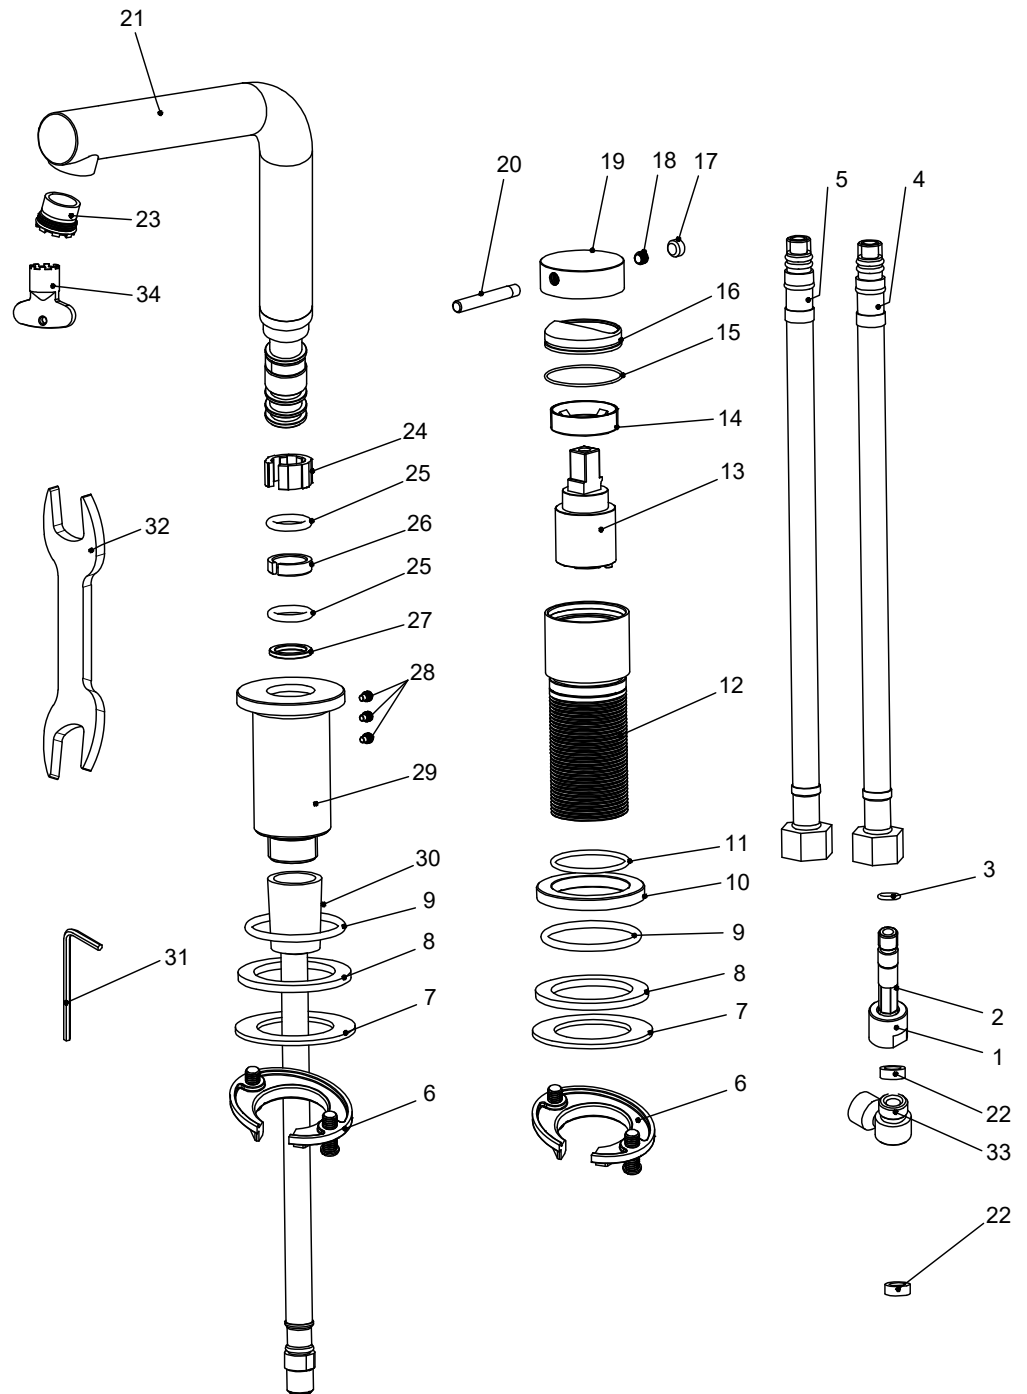

- 1 M8 extended pipe
- 2 M12\*1 Screw
- 3 O-ring
- 4 Flexible hose
- 5 Flexible hose
- 6 Screw nut
- 7 Gasket
- 8 Flat rubber ring
- 9 O-ring
- 10 Mixer base
- 11 O-ring
- 12 Body
- 13 Cartridge
- 14 Cartridge cover
- 15 O-ring
- 16 Decorative cup
- 17 Rubber plug
- 18 Hexagon screw
- 19 Handle
- 20 Handle bar
- 21 Spout
- 22 Flat rubber ring
- 23 Aerator
- 24 Rubber ring
- 25 O-ring
- 26 Rubber ring
- 27 Anti-wear ring
- 28 Hexagonal screw
- 29 Spout base
- 30 Connecting hose
- 31 Hexagon wrench
- 32 Open-end wrench
- 33 Adapter
- 34 Aerator wrench

## Harmonized B2 Sand

Art no: 10266 RSK: 8275937