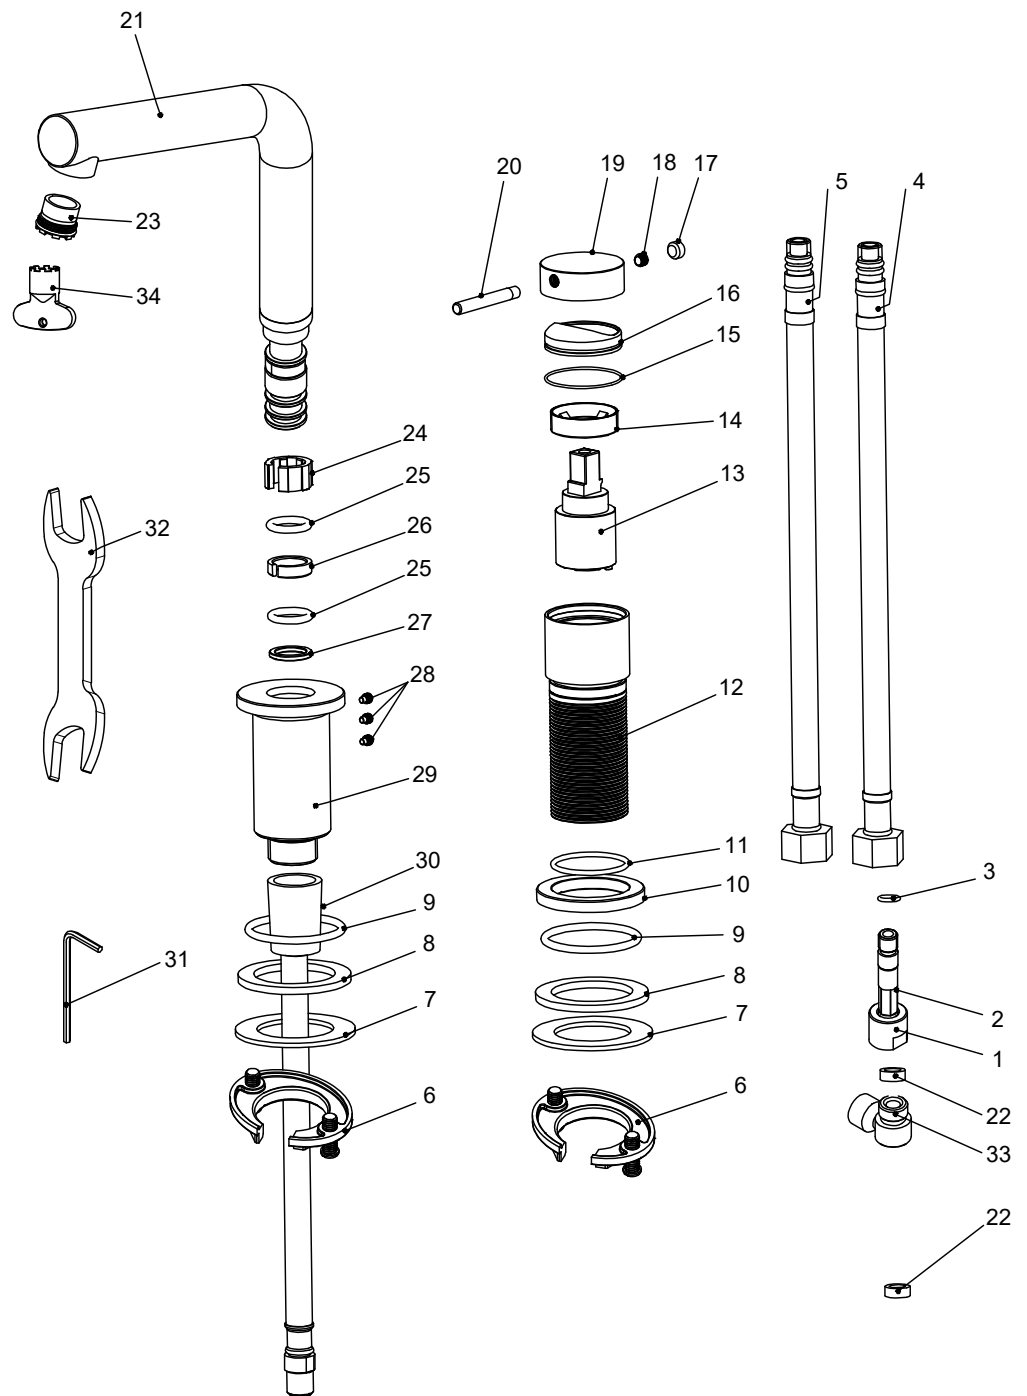

- 1 M8 extended pipe
- 2 M12*1 Screw
- 3 O-ring
- 4 Flexible hose
- 5 Flexible hose
- 6 Screw nut
- 7 Gasket
- 8 Flat rubber ring
- 9 O-ring
- 10 Mixer base
- 11 O-ring
- 12 Body
- 13 Cartridge
- 14 Cartridge cover
- 15 O-ring
- 16 Decorative cup
- 17 Rubber plug
- 18 Hexagon screw
- 19 Handle
- 20 Handle bar
- 21 Spout
- 22 Flat rubber ring
- 23 Aerator
- 24 Rubber ring
- 25 O-ring
- 26 Rubber ring
- 27 Anti-wear ring
- 28 Hexagonal screw
- 29 Spout base
- 30 Connecting hose
- 31 Hexagon wrench
- 32 Open-end wrench
- 33 Adapter
- 34 Aerator wrench

Harmonized B2 Shadow

Art no: 10268 RSK: 8275939