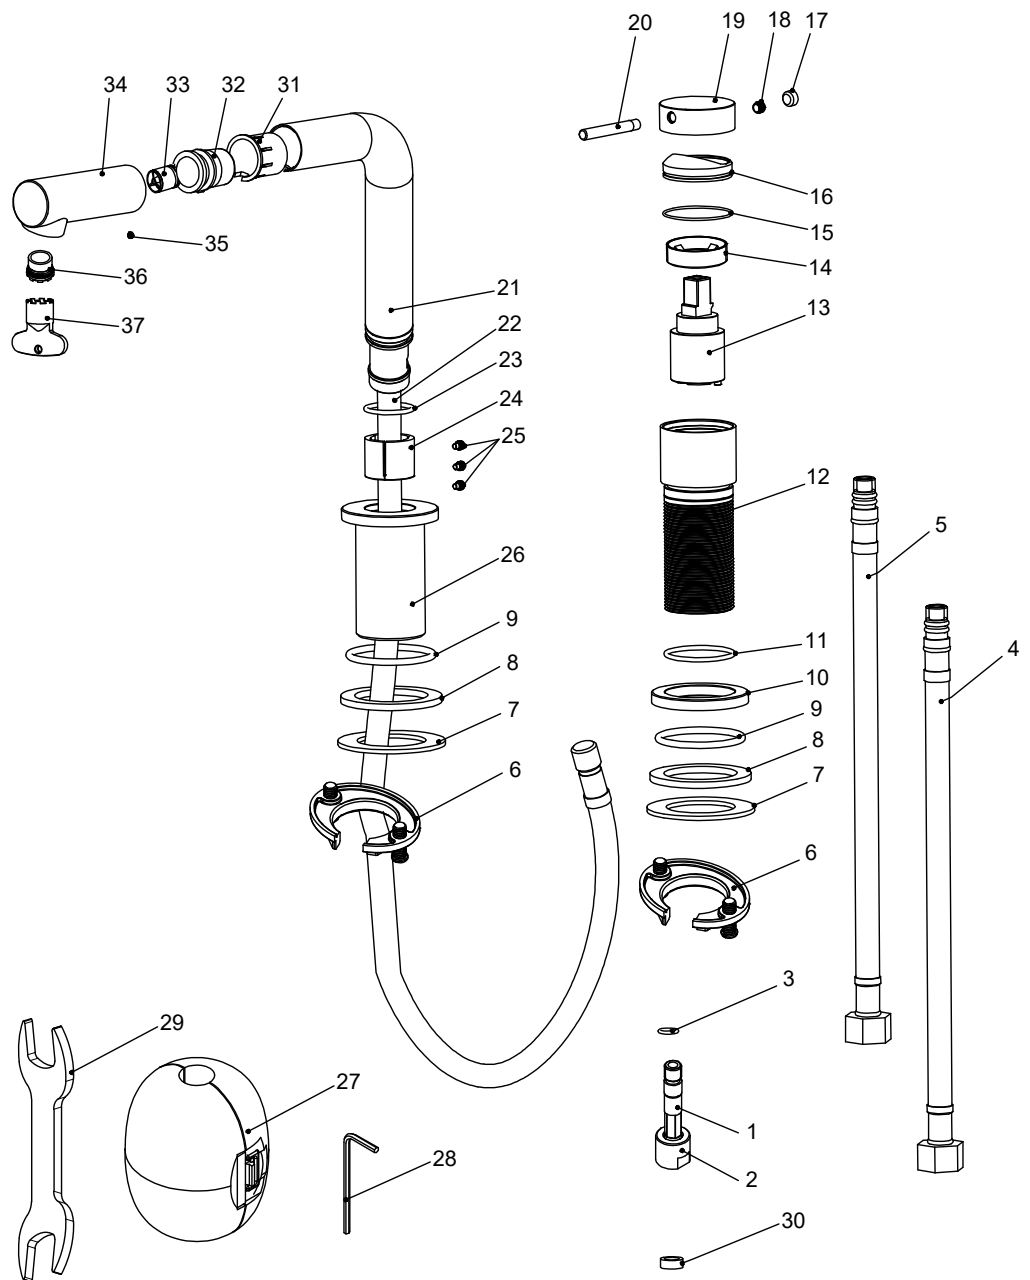

- 1 M8 Extended pipe
- 2 M12*1 Screw
- 3 O-ring
- 4 Flexible hose
- 5 Flexible hose
- 6 Screw nut
- 7 Gasket
- 8 Flat rubber ring
- 9 O-ring
- 10 Mixer base
- 11 O-ring
- 12 Body
- 13 Cartridge
- 14 Cartridge cover
- 15 O-ring
- 16 Decorative cup
- 17 Rubber plug
- 18 Hexagonal screw
- 19 Handle
- 20 Handle bar
- 21 Spout
- 22 Pull-out hose
- 23 O-ring
- 24 Rubber ring
- 25 Hexagonal screw
- 26 Spout base
- 27 Weight
- 28 Hexagon wrench
- 29 Open-end wrench
- 30 Flat rubber ring
- 31 Pull-out bushing
- 32 Connector
- 33 Check valve
- 34 Nozzle
- 35 Hexagonal screw
- 36 Aerator
- 37 Aerator wrench

Harmonized B2P Classic

Art no: 10279 RSK: 8275941