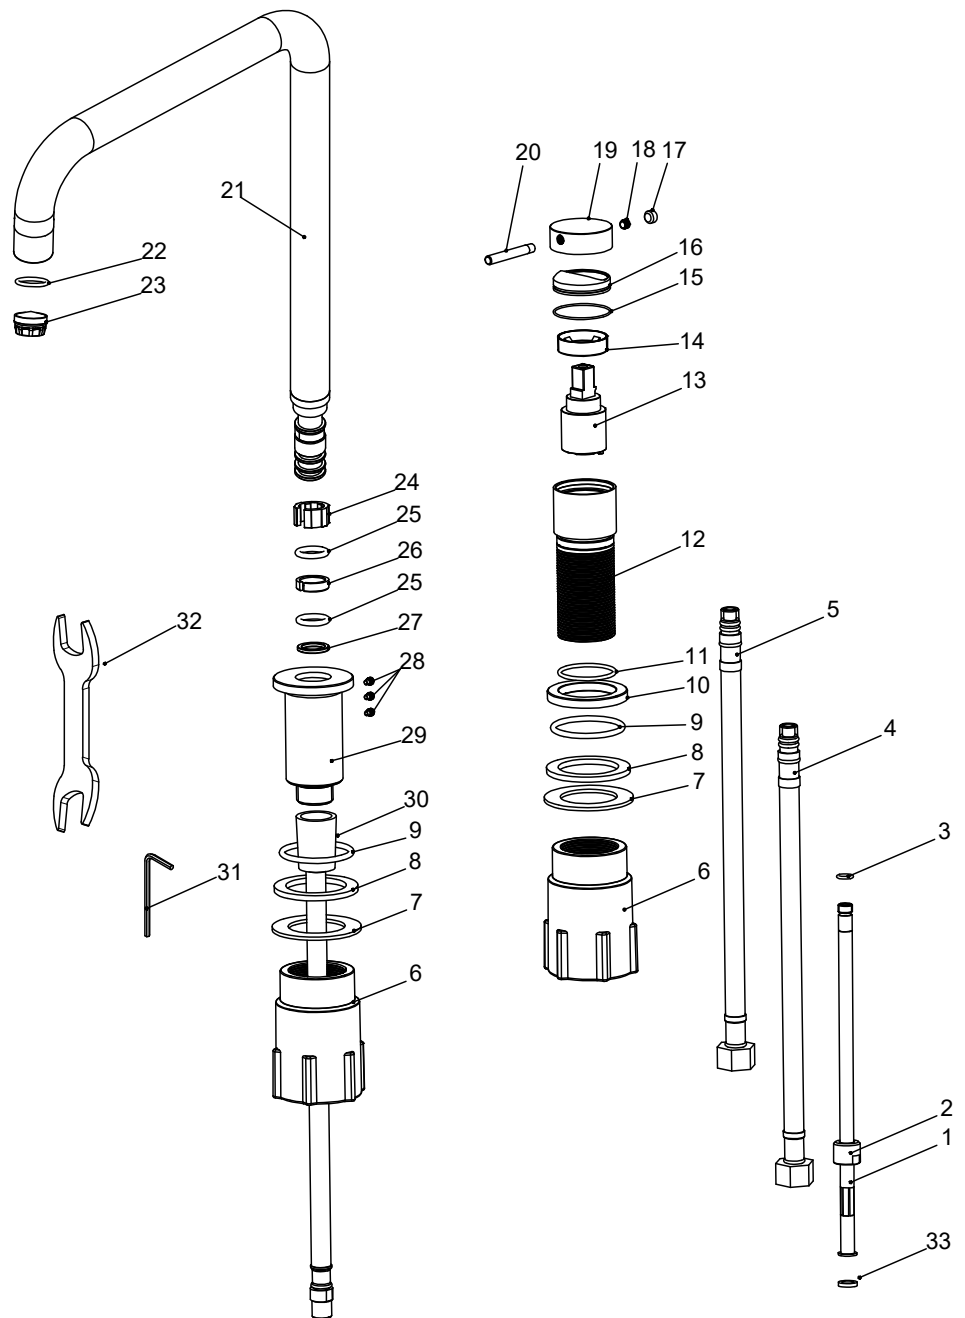

SCANDTAP

BATHROOM & KITCHEN

Edition: 2024-09-02

- 1 M8 Extended pipe
- 2 M12*1 Screw
- 3 O-ring
- 4 Flexible hose
- 5 Flexible hose
- 6 Screw nut
- 7 Gasket
- 8 Flat rubber ring
- 9 O-ring
- 10 Mixer base
- 11 O-ring
- 12 Body
- 13 Cartridge
- 14 Cartridge cover
- 15 O-ring
- 16 Decorative cup
- 17 Rubber ring
- 18 Hexagonal screw
- 19 Handle
- 20 Handle bar
- 21 Spout
- 22 O-ring
- 23 Aerator
- 24 Rubber ring
- 25 O-ring
- 26 Rubber ring
- 27 Anti-wear ring
- 28 Hexagonal screw
- 29 Spout base
- 30 Connecting hose
- 31 Hexagon wrench
- 32 Open-end wrench
- 33 Gasket

Harmonized K2 Square Classic

Art no: 30159 RSK: 8312232