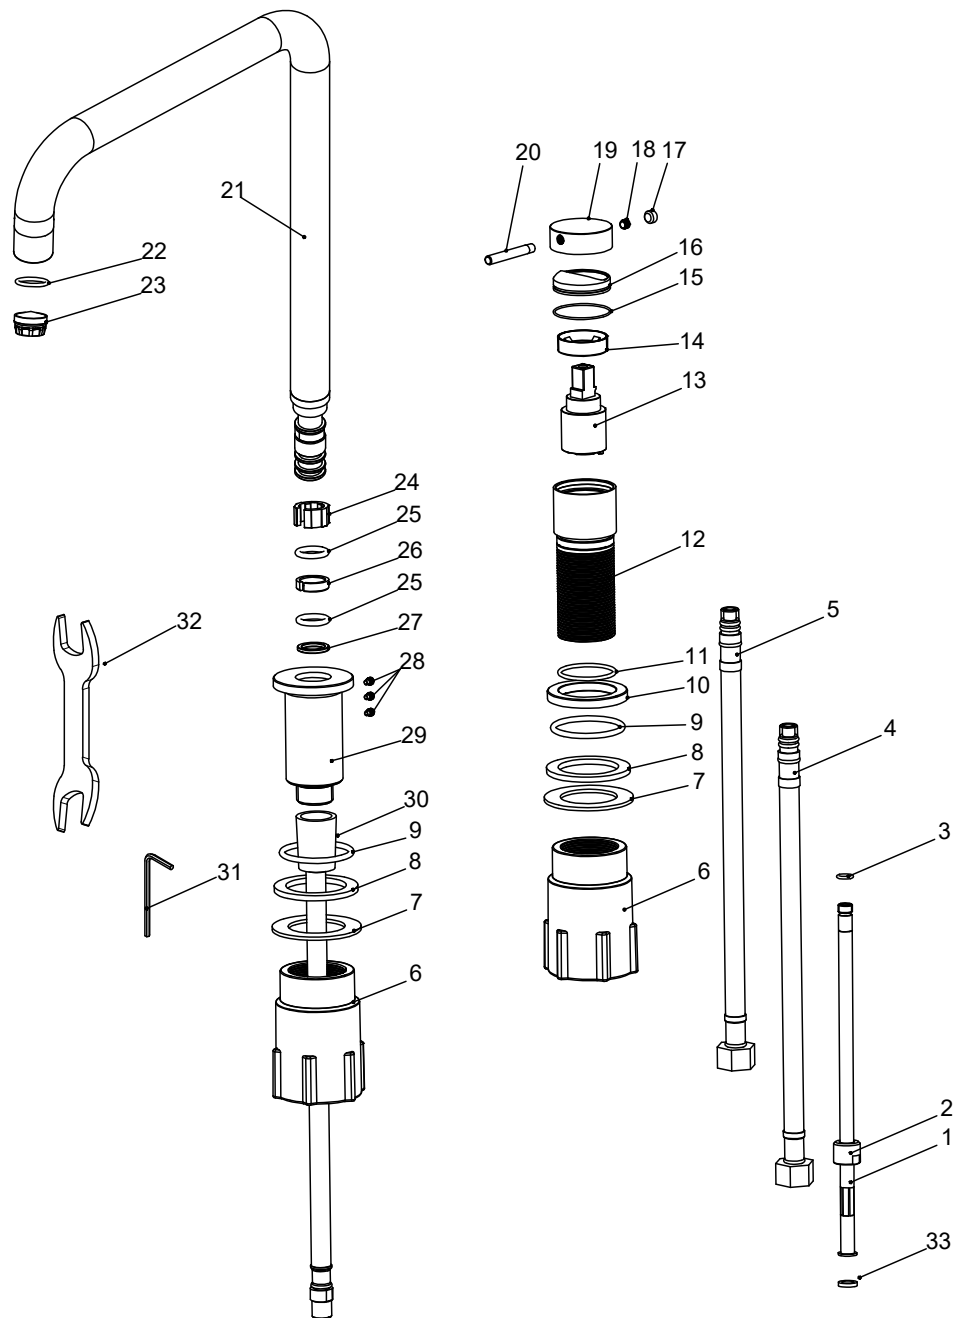

- 1 M8 Extended pipe
- 2 M12\*1 Screw
- 3 O-ring
- 4 Flexible hose
- 5 Flexible hose
- 6 Screw nut
- 7 Gasket
- 8 Flat rubber ring
- 9 O-ring
- 10 Mixer base
- 11 O-ring
- 12 Body
- 13 Cartridge
- 14 Cartridge cover
- 15 O-ring
- 16 Decorative cup
- 17 Rubber ring
- 18 Hexagonal screw
- 19 Handle
- 20 Handle bar
- 21 Spout
- 22 O-ring
- 23 Aerator
- 24 Rubber ring
- 25 O-ring
- 26 Rubber ring
- 27 Anti-wear ring
- 28 Hexagonal screw
- 29 Spout base
- 30 Connecting hose
- 31 Hexagon wrench
- 32 Open-end wrench
- 33 Gasket

## Harmonized K2 Square Original

Art no: 30150 RSK: 8312228