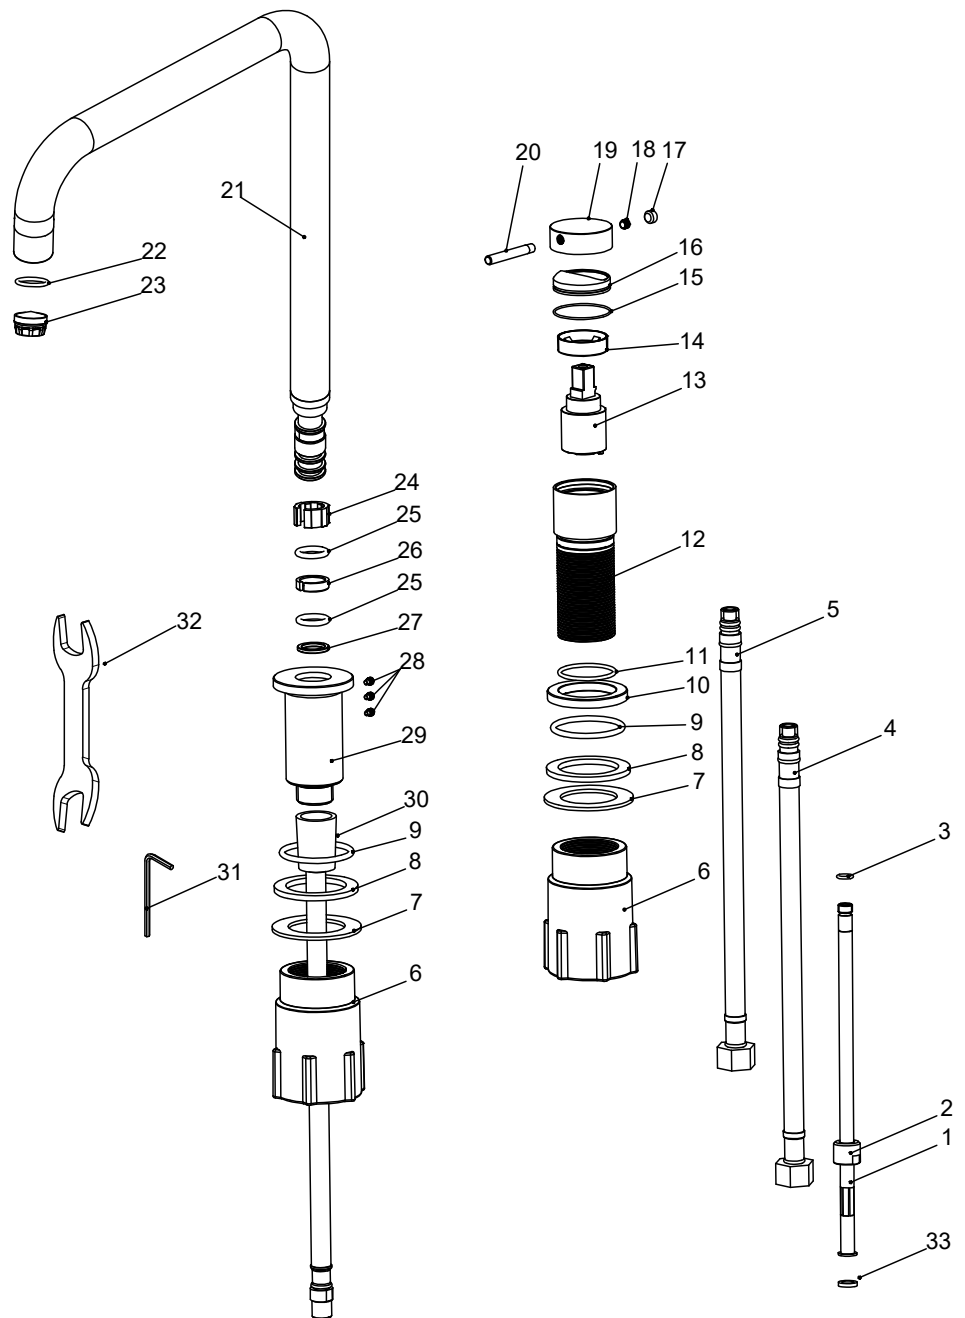

SCANDTAP

BATHROOM & KITCHEN

Edition: 2024-09-02

- 1 M8 Extended pipe
- 2 M12*1 Screw
- 3 O-ring
- 4 Flexible hose
- 5 Flexible hose
- 6 Screw nut
- 7 Gasket
- 8 Flat rubber ring
- 9 O-ring
- 10 Mixer base
- 11 O-ring
- 12 Body
- 13 Cartridge
- 14 Cartridge cover
- 15 O-ring
- 16 Decorative cup
- 17 Rubber ring
- 18 Hexagonal screw
- 19 Handle
- 20 Handle bar
- 21 Spout
- 22 O-ring
- 23 Aerator
- 24 Rubber ring
- 25 O-ring
- 26 Rubber ring
- 27 Anti-wear ring
- 28 Hexagonal screw
- 29 Spout base
- 30 Connecting hose
- 31 Hexagon wrench
- 32 Open-end wrench
- 33 Gasket

Harmonized K2 Square Sand

Art no: 30156 RSK: 8312229