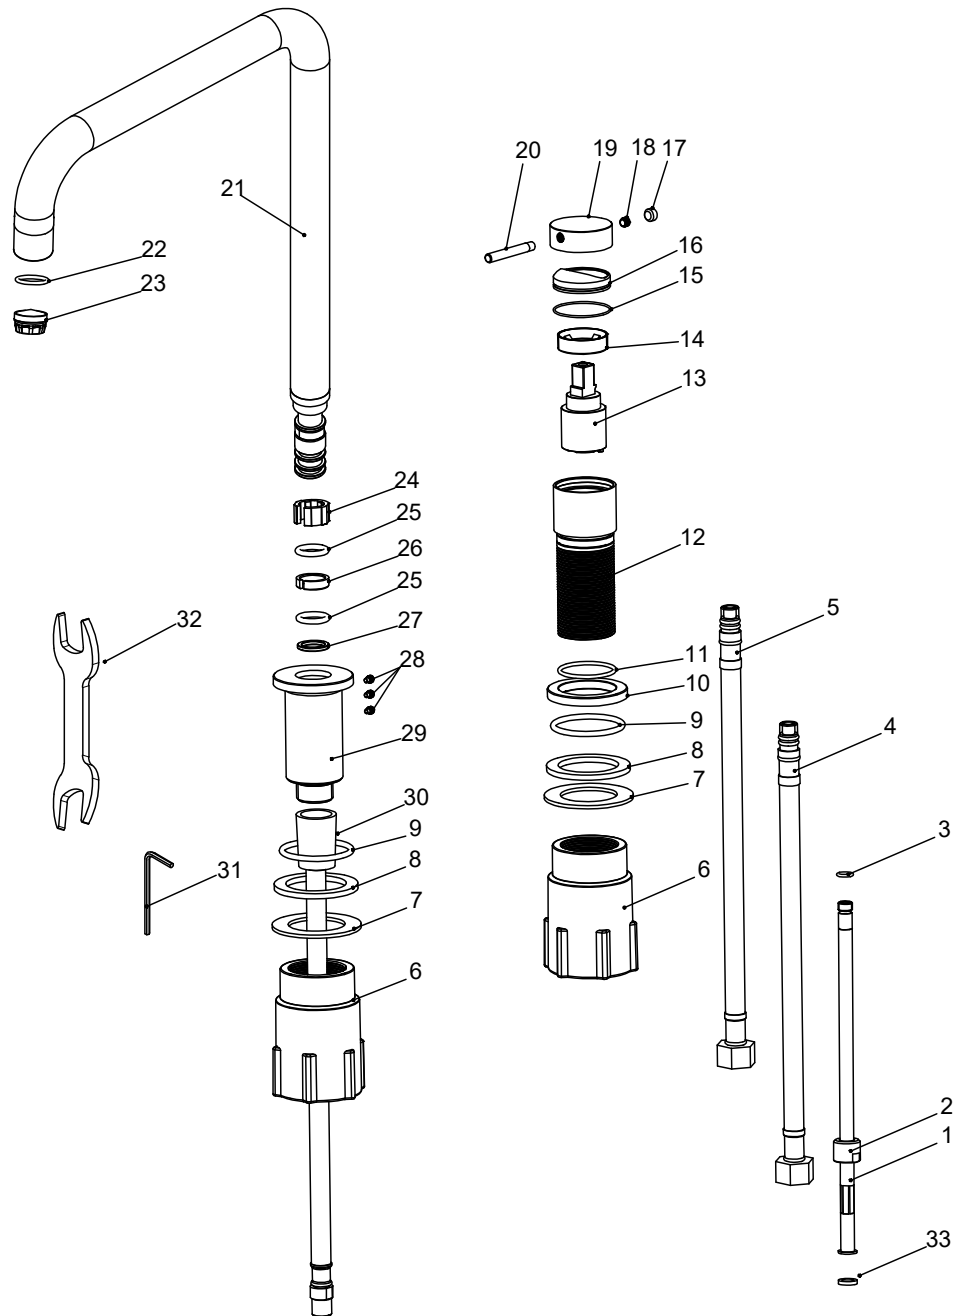

# SCANDTAP

BATHROOM & KITCHEN

Edition: 2024-09-02

- 1 M8 Extended pipe
- 2 M12\*1 Screw
- 3 O-ring
- 4 Flexible hose
- 5 Flexible hose
- 6 Screw nut
- 7 Gasket
- 8 Flat rubber ring
- 9 O-ring
- 10 Mixer base
- 11 O-ring
- 12 Body
- 13 Cartridge
- 14 Cartridge cover
- 15 O-ring
- 16 Decorative cup
- 17 Rubber ring
- 18 Hexagonal screw
- 19 Handle
- 20 Handle bar
- 21 Spout
- 22 O-ring
- 23 Aerator
- 24 Rubber ring
- 25 O-ring
- 26 Rubber ring
- 27 Anti-wear ring
- 28 Hexagonal screw
- 29 Spout base
- 30 Connecting hose
- 31 Hexagon wrench
- 32 Open-end wrench
- 33 Gasket

## Harmonized K2 Square Shadow

Art no: 30158 RSK: 8312231