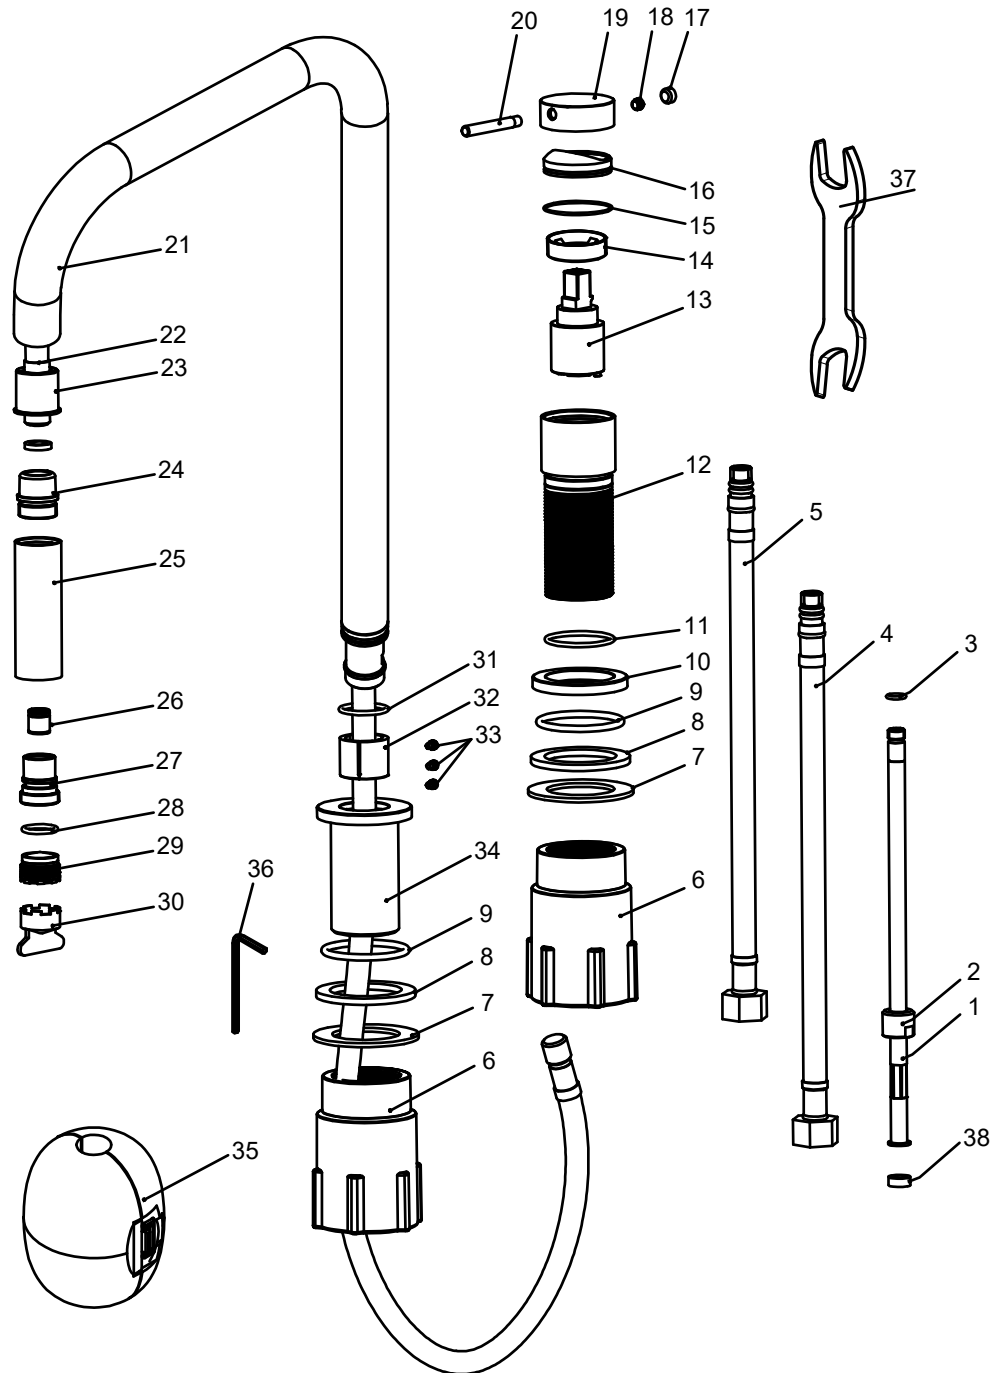

- 1 M8 Extended pipe
- 2 M12*1 Screw
- 3 O-ring
- 4 Flexible hose
- 5 Flexible hose
- 6 Screw nut
- 7 Gasket
- 8 Flat rubber ring
- 9 O-ring
- 10 Mixer base
- 11 O-ring
- 12 Body
- 13 Cartridge
- 14 Cartridge cover
- 15 O-ring
- 16 Decorative cup
- 17 Rubber ring
- 18 Hexagonal screw
- 19 Handle
- 20 Handle bar
- 21 Spout
- 22 Pull-out hose
- 23 Pull-out bushing
- 24 Nozzle connector
- 25 Nozzle housing
- 26 Check valve
- 27 Connector
- 28 O-ring
- 29 Aerator
- 30 Aerator wrench
- 31 O-ring
- 32 Rubber ring
- 33 Hexagonal screw
- 34 Spout base
- 35 Weight
- 36 Hexagon wrench
- 37 Open-end wrench
- 38 Flat rubber ring

Harmonized K2P Square Amber

Art no: 30167 RSK: 8312235