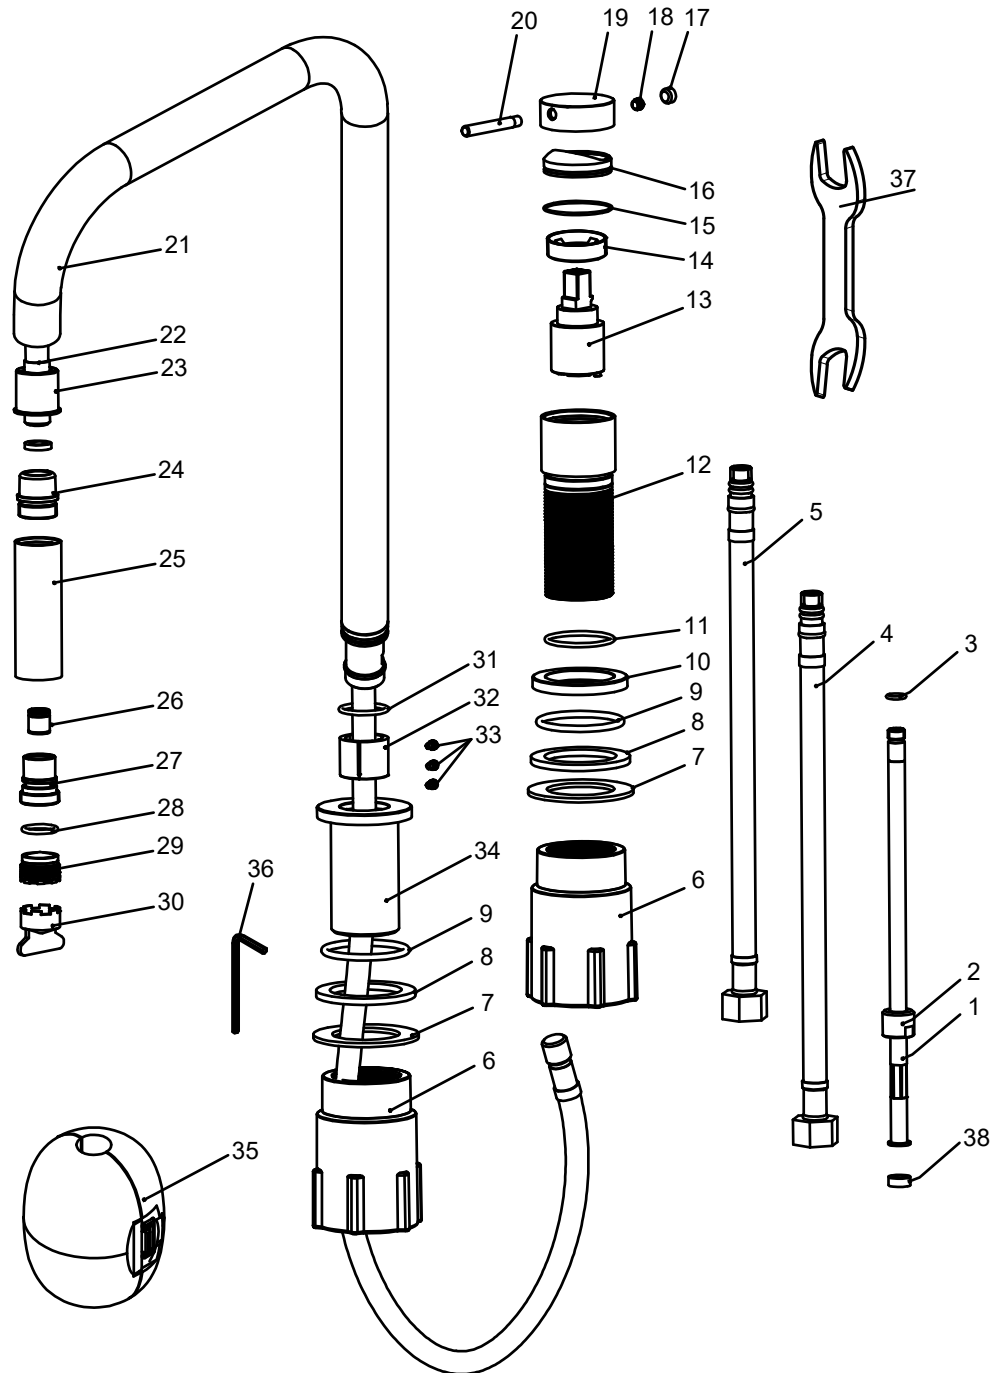

- 1 M8 Extended pipe
- 2 M12*1 Screw
- 3 O-ring
- 4 Flexible hose
- 5 Flexible hose
- 6 Screw nut
- 7 Gasket
- 8 Flat rubber ring
- 9 O-ring
- 10 Mixer base
- 11 O-ring
- 12 Body
- 13 Cartridge
- 14 Cartridge cover
- 15 O-ring
- 16 Decorative cup
- 17 Rubber ring
- 18 Hexagonal screw
- 19 Handle
- 20 Handle bar
- 21 Spout
- 22 Pull-out hose
- 23 Pull-out bushing
- 24 Nozzle connector
- 25 Nozzle housing
- 26 Check valve
- 27 Connector
- 28 O-ring
- 29 Aerator
- 30 Aerator wrench
- 31 O-ring
- 32 Rubber ring
- 33 Hexagonal screw
- 34 Spout base
- 35 Weight
- 36 Hexagon wrench
- 37 Open-end wrench
- 38 Flat rubber ring

Harmonized K2P Square Classic

Art no: 30169 RSK: 8312237