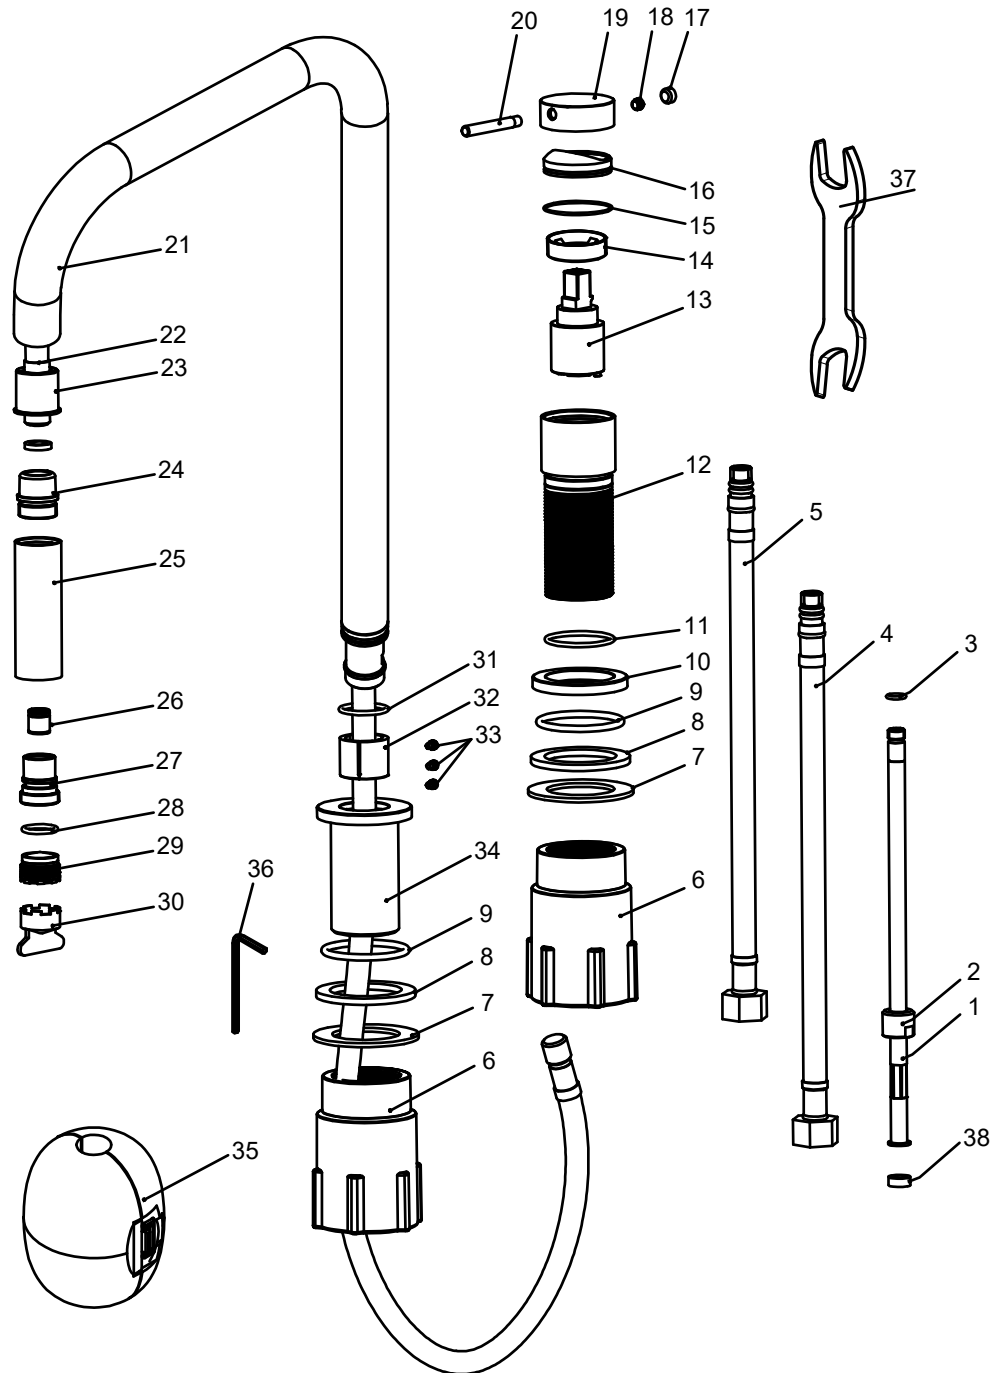

- 1 M8 Extended pipe
- 2 M12*1 Screw
- 3 O-ring
- 4 Flexible hose
- 5 Flexible hose
- 6 Screw nut
- 7 Gasket
- 8 Flat rubber ring
- 9 O-ring
- 10 Mixer base
- 11 O-ring
- 12 Body
- 13 Cartridge
- 14 Cartridge cover
- 15 O-ring
- 16 Decorative cup
- 17 Rubber ring
- 18 Hexagonal screw
- 19 Handle
- 20 Handle bar
- 21 Spout
- 22 Pull-out hose
- 23 Pull-out bushing
- 24 Nozzle connector
- 25 Nozzle housing
- 26 Check valve
- 27 Connector
- 28 O-ring
- 29 Aerator
- 30 Aerator wrench
- 31 O-ring
- 32 Rubber ring
- 33 Hexagonal screw
- 34 Spout base
- 35 Weight
- 36 Hexagon wrench
- 37 Open-end wrench
- 38 Flat rubber ring

Harmonized K2P Square Original

Art no: 30160 RSK: 8312233