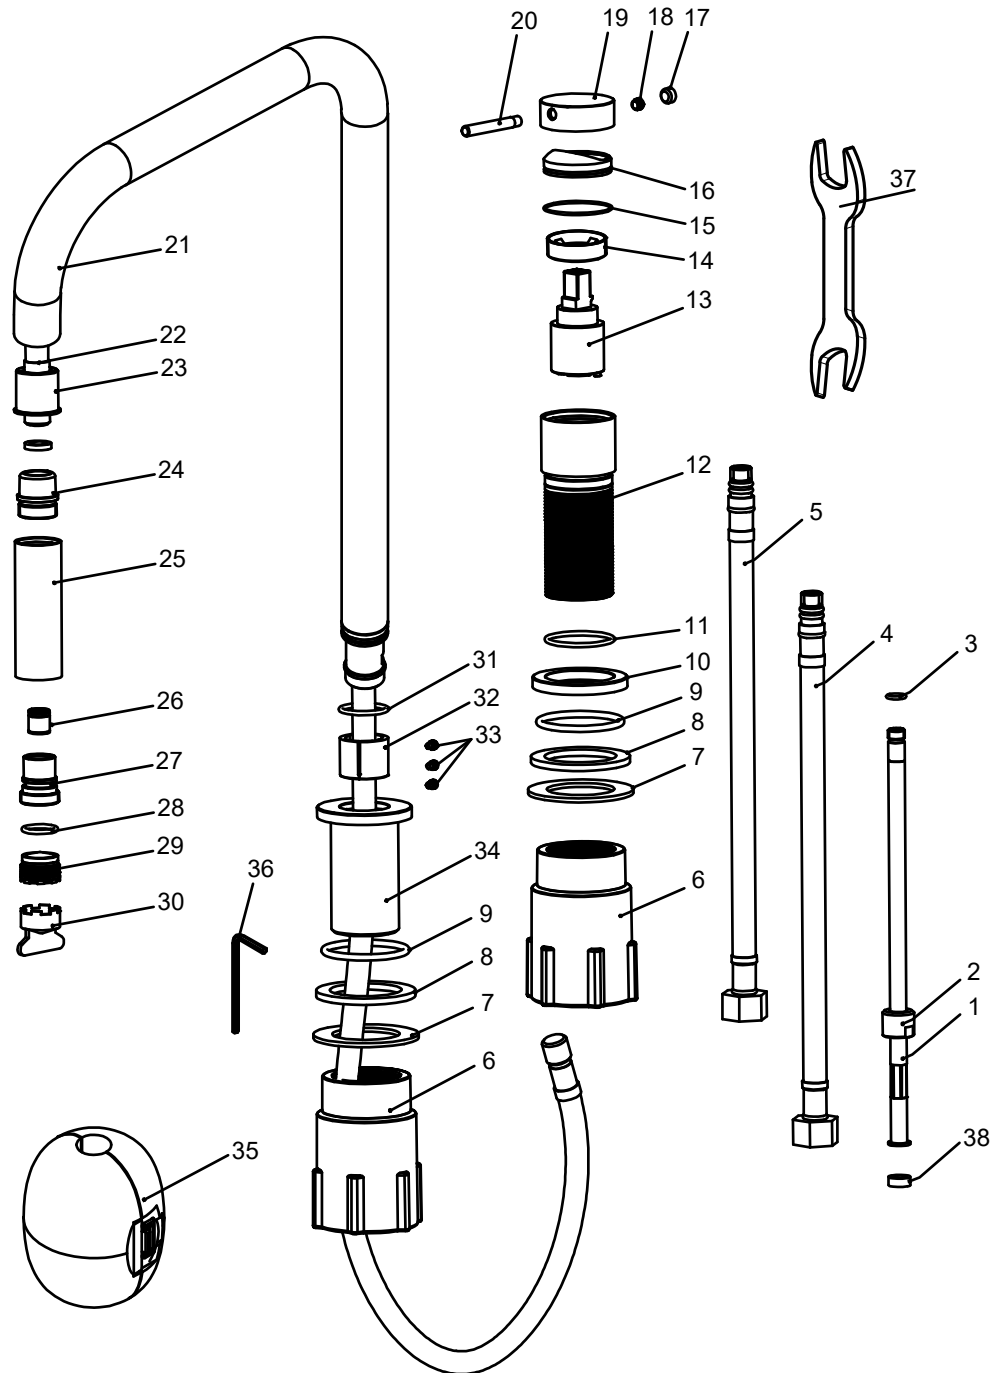

- 1 M8 Extended pipe
- 2 M12*1 Screw
- 3 O-ring
- 4 Flexible hose
- 5 Flexible hose
- 6 Screw nut
- 7 Gasket
- 8 Flat rubber ring
- 9 O-ring
- 10 Mixer base
- 11 O-ring
- 12 Body
- 13 Cartridge
- 14 Cartridge cover
- 15 O-ring
- 16 Decorative cup
- 17 Rubber ring
- 18 Hexagonal screw
- 19 Handle
- 20 Handle bar
- 21 Spout
- 22 Pull-out hose
- 23 Pull-out bushing
- 24 Nozzle connector
- 25 Nozzle housing
- 26 Check valve
- 27 Connector
- 28 O-ring
- 29 Aerator
- 30 Aerator wrench
- 31 O-ring
- 32 Rubber ring
- 33 Hexagonal screw
- 34 Spout base
- 35 Weight
- 36 Hexagon wrench
- 37 Open-end wrench
- 38 Flat rubber ring

Harmonized K2P Square Shadow

Art no: 30168 RSK: 8312236